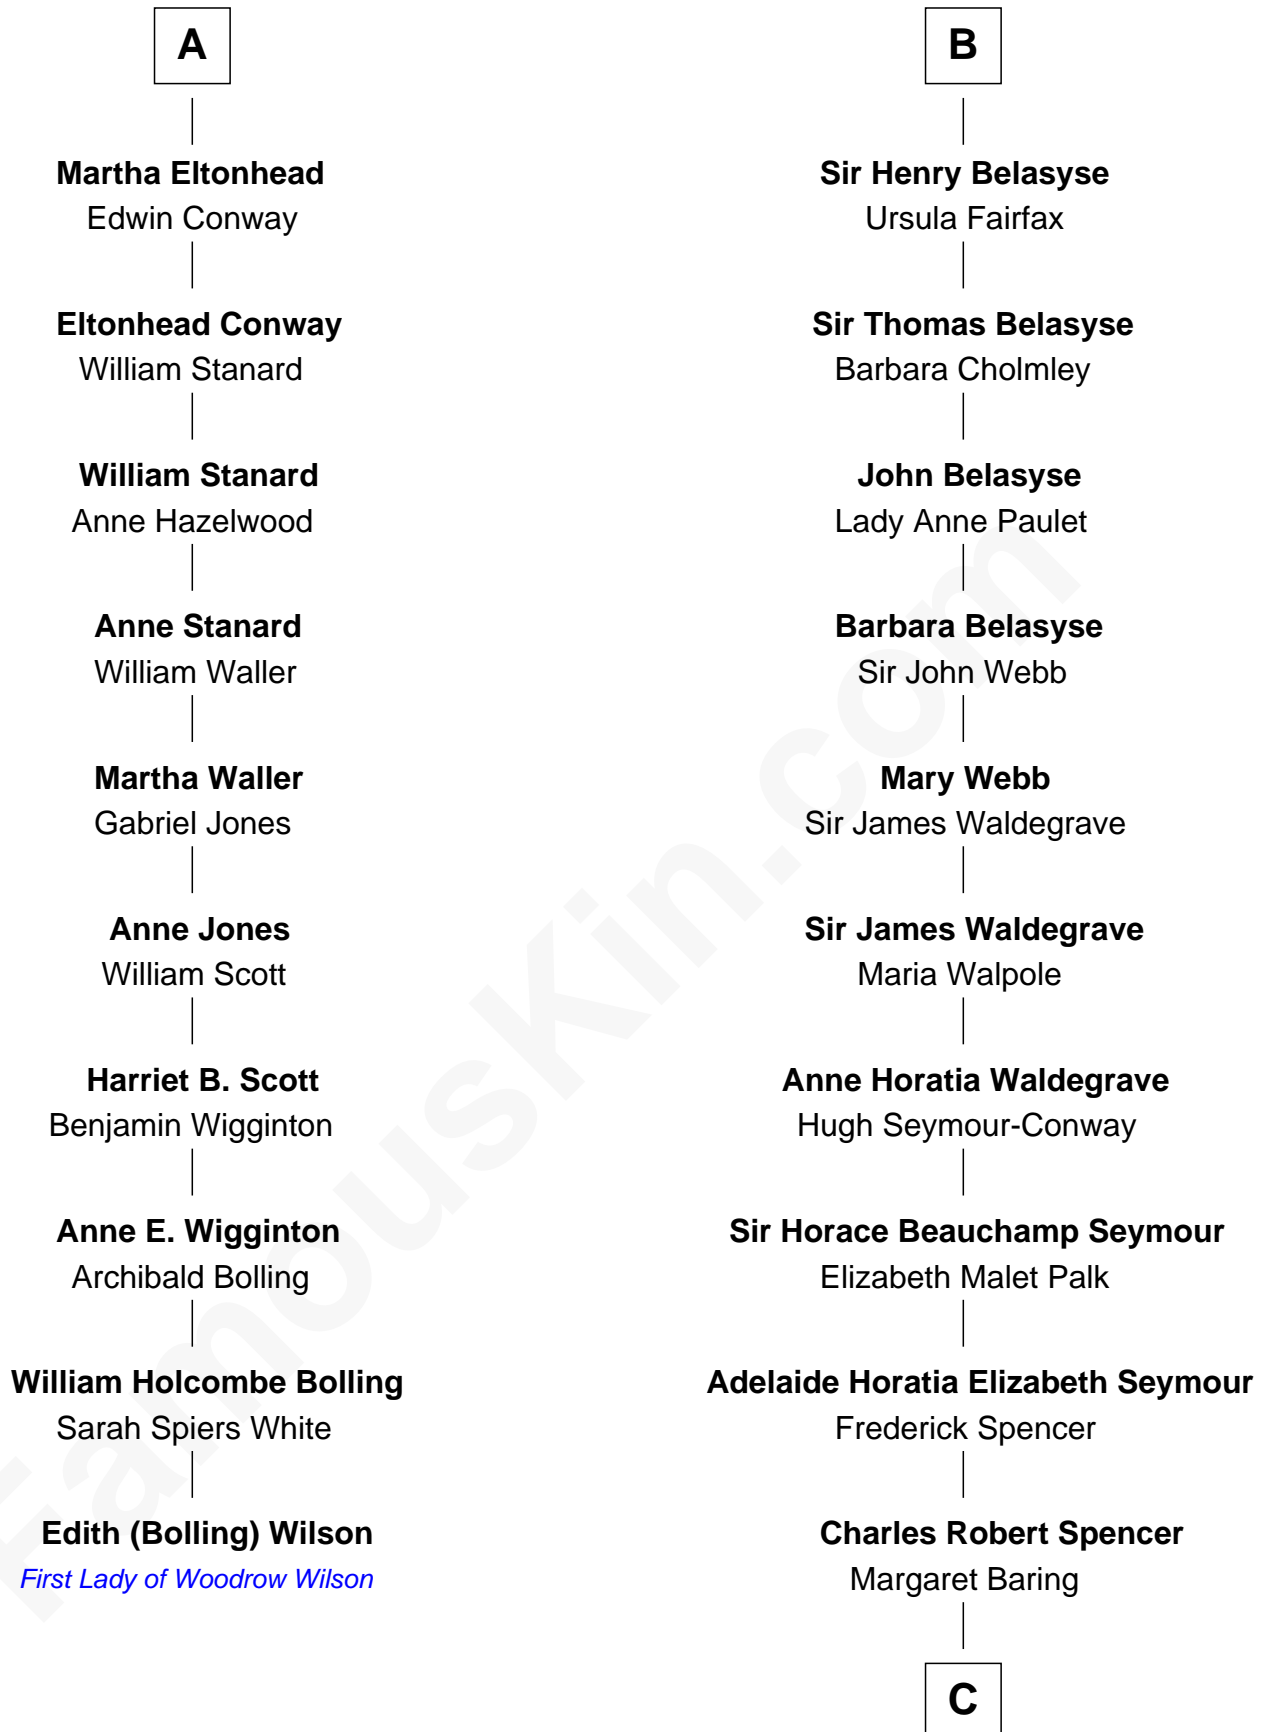

## Relationship Chart of

### Edith (Bolling) Wilson

*First Lady of President Woodrow Wilson*

16th cousin 4 times removed of

**Prince Harry**  
*Duke of Sussex*

**Sir Nicholas Harington**  
Isabel English

C

**Albert Edward John Spencer**

Cynthia Elinor Beatrix Hamilton

**Edward John Spencer**

Frances Ruth Burke Roche

**Princess Diana Frances Spencer**

Charles III, King of the United Kingdom

**Prince Harry**

*Duke of Sussex*

FamousKin.com