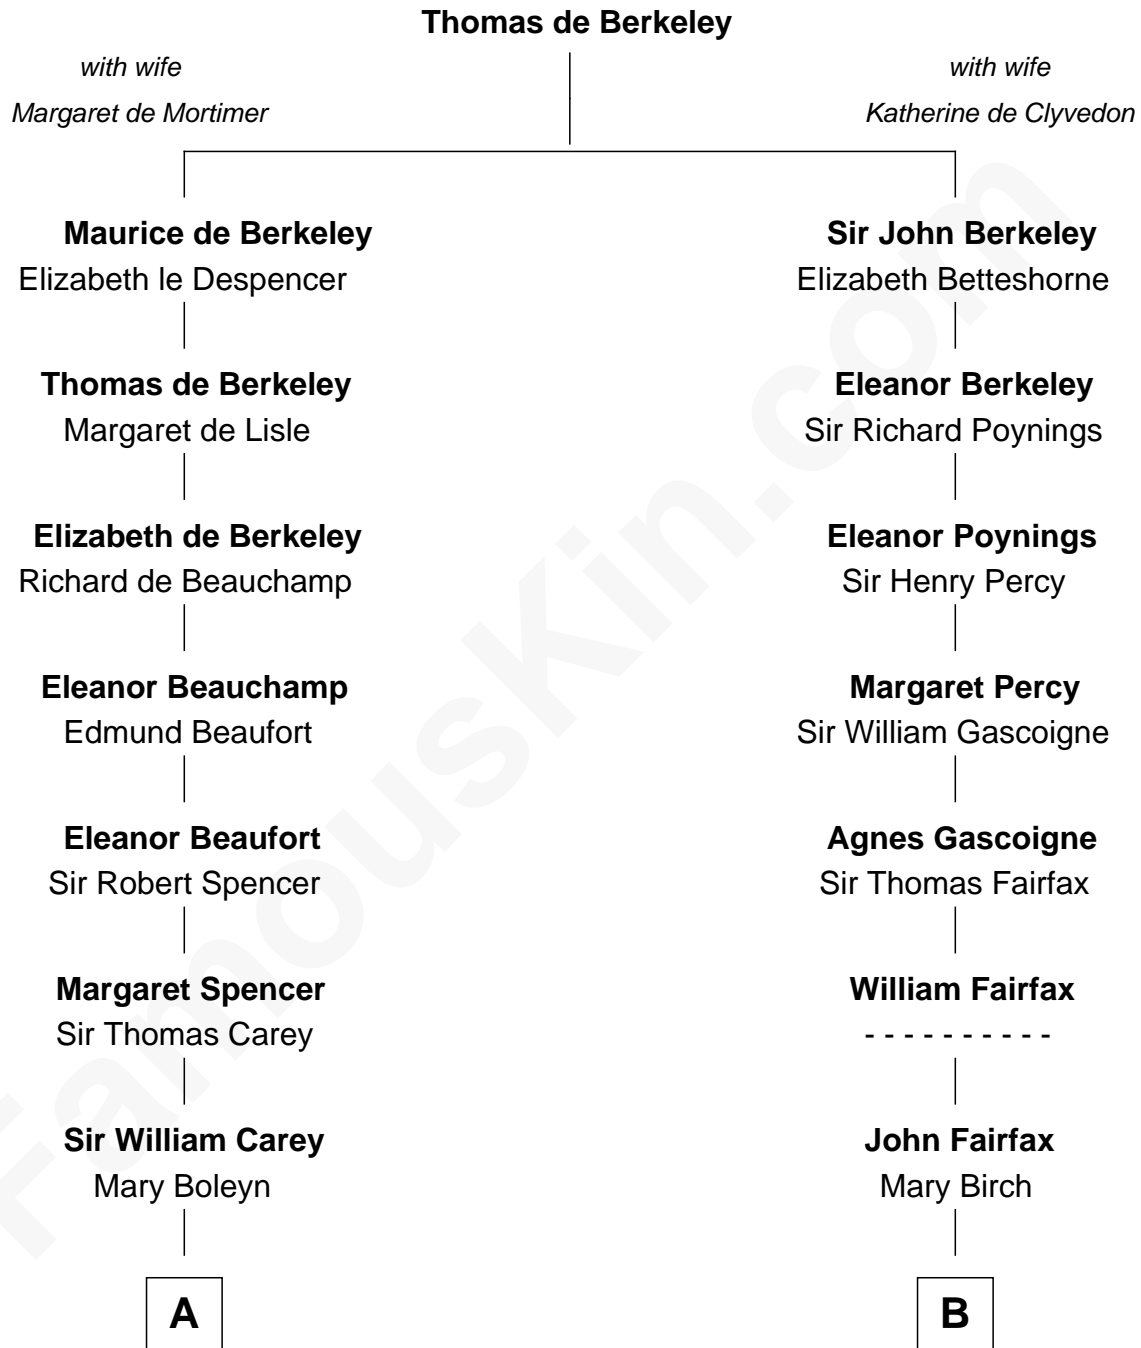

FamousKin.com

Relationship Chart of

Edith (Bolling) Wilson

First Lady of President Woodrow Wilson

13th cousin 5 times removed of

Harriet Martineau

Author of The Hour and the Man

C

William Holcombe Bolling

Sarah Spiers White

Edith (Bolling) Wilson

First Lady of Woodrow Wilson

FamousKin.com