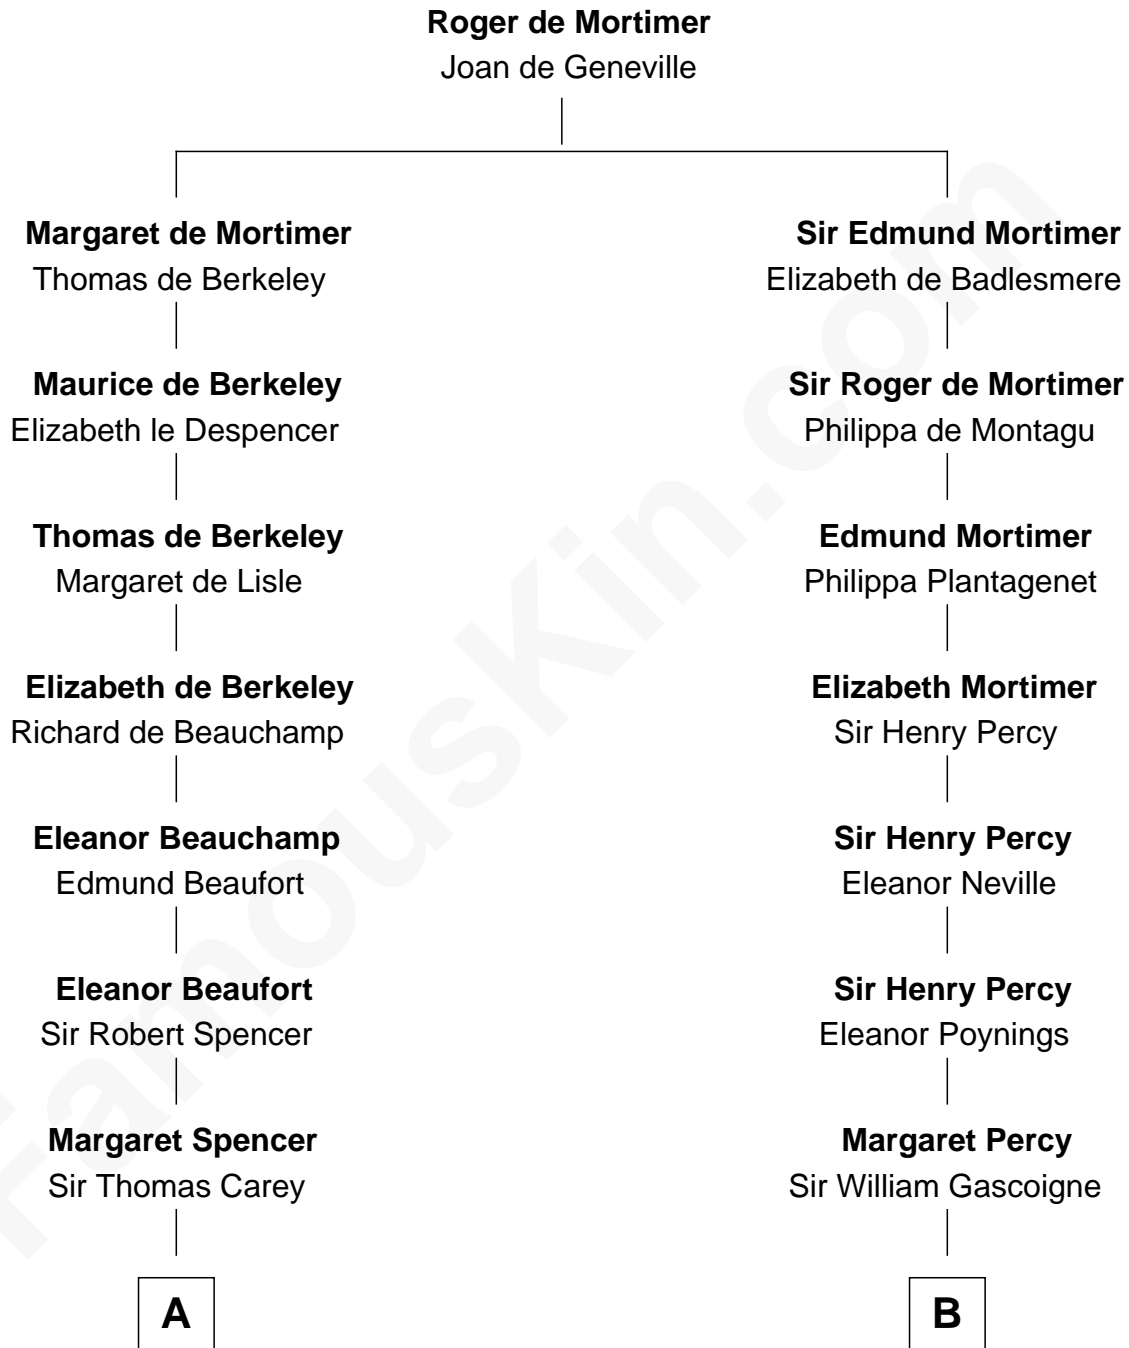

## Relationship Chart of

### Edith (Bolling) Wilson

*First Lady of President Woodrow Wilson*

16th cousin 3 times removed of

**Harriet Martineau**

*Author of The Hour and the Man*

**C**

—  
**Archibald Bolling**

Anne E. Wigginton

—  
**William Holcombe Bolling**

Sarah Spiers White

—  
**Edith (Bolling) Wilson**

*First Lady of Woodrow Wilson*

FamousKin.com