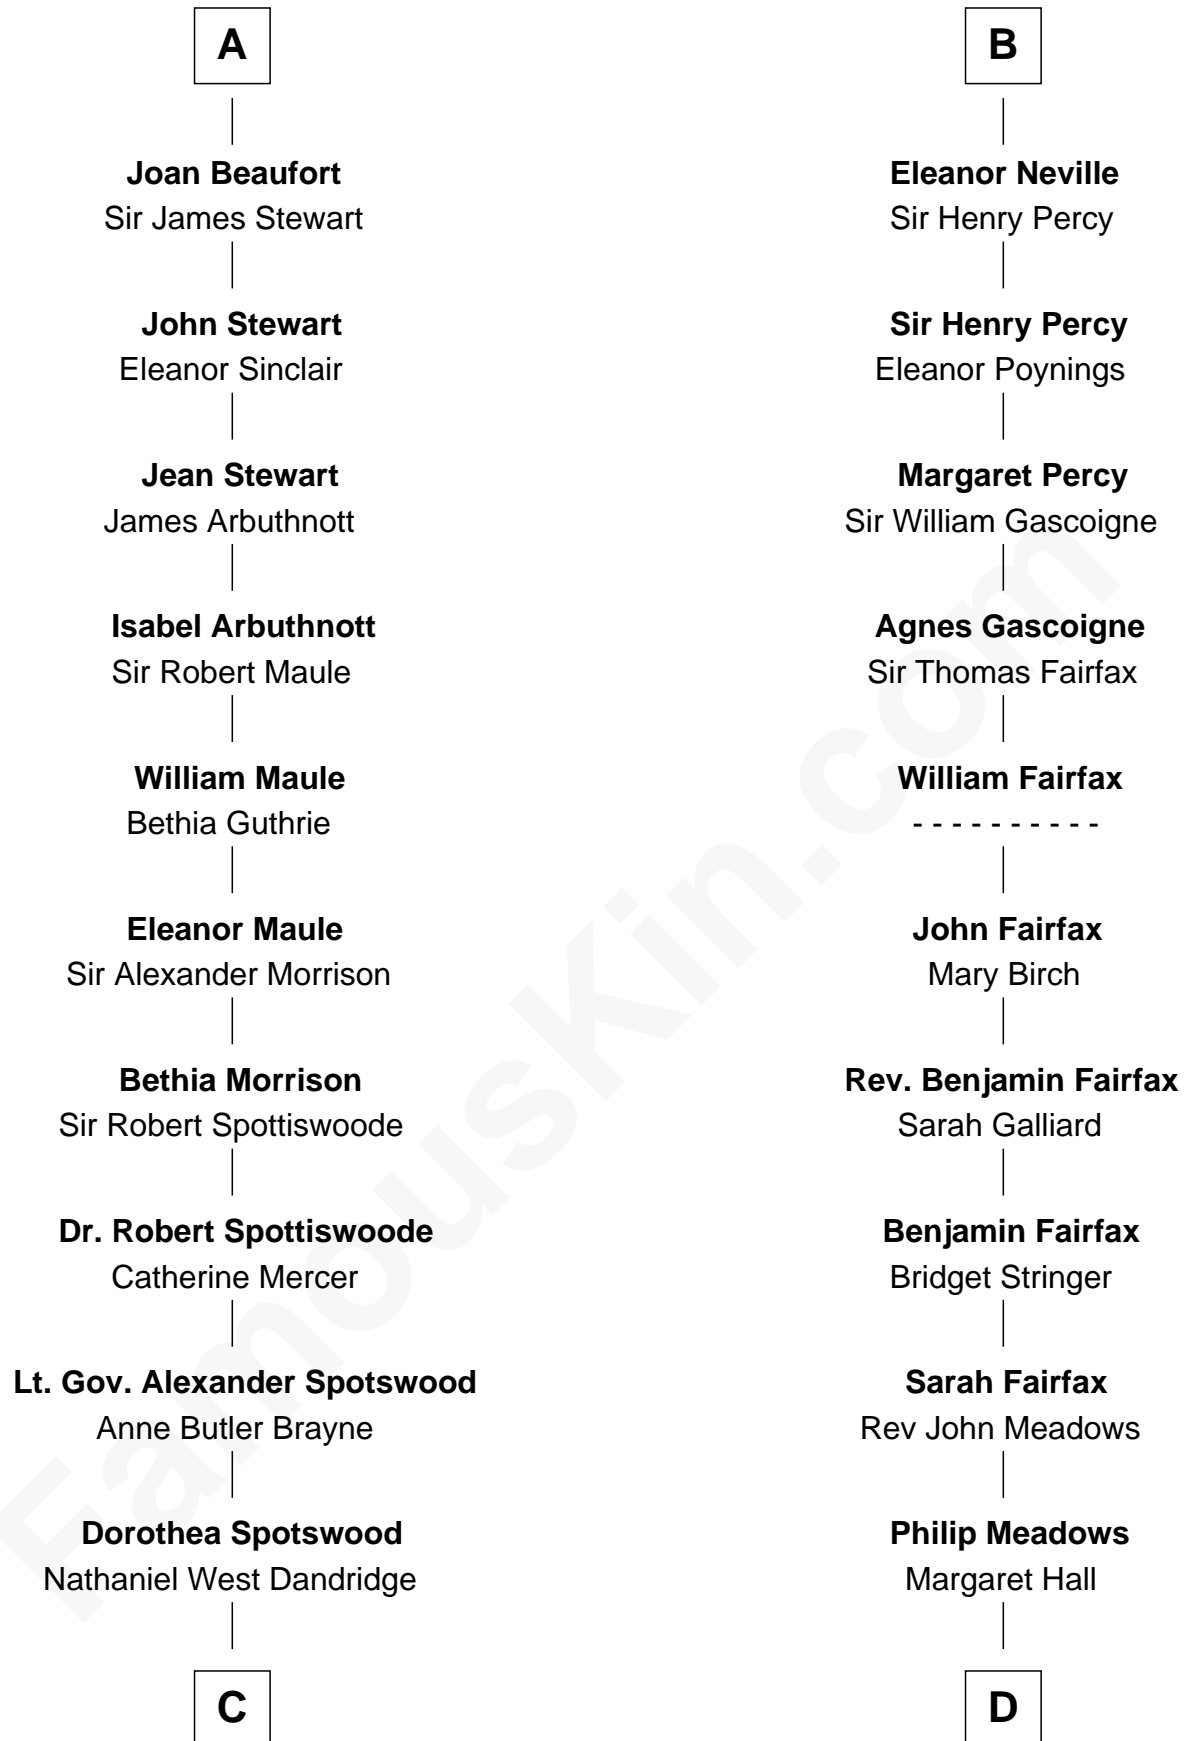

## Relationship Chart of

### Edith (Bolling) Wilson

*First Lady of President Woodrow Wilson*

19th cousin 2 times removed of

**Harriet Martineau**

*Author of The Hour and the Man*

**Andrew II, King of Hungary**

**C**

**Martha Dandridge**

Archibald Payne

**Catherine Payne**

Archibald Bolling

**Archibald Bolling**

Anne E. Wigginton

**William Holcombe Bolling**

Sarah Spiers White

**Edith (Bolling) Wilson**