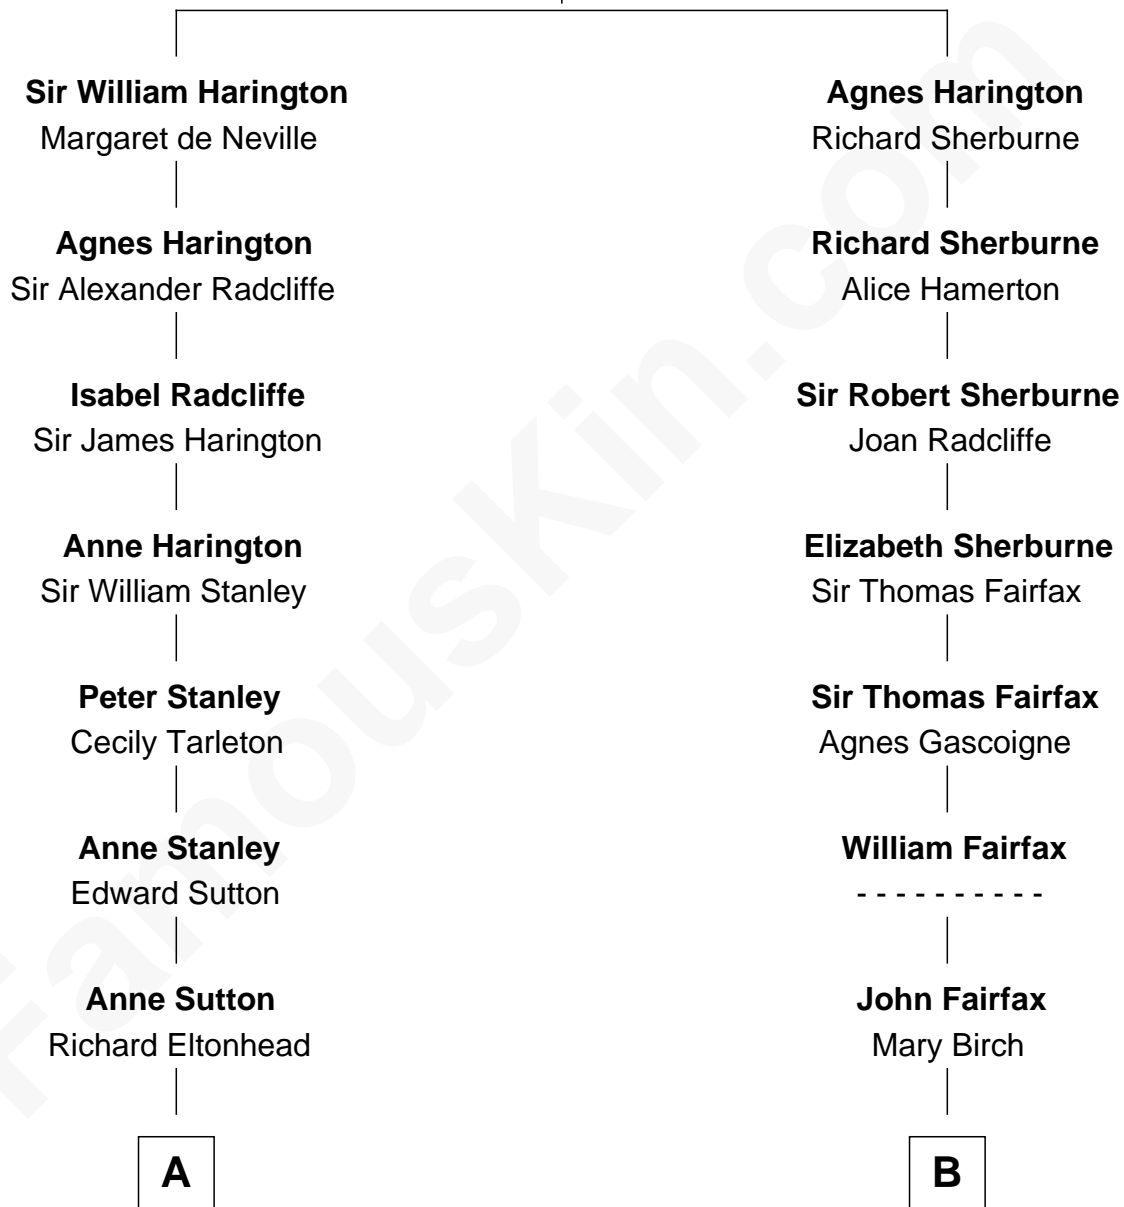

Sir Nicholas Harington

Isabel English