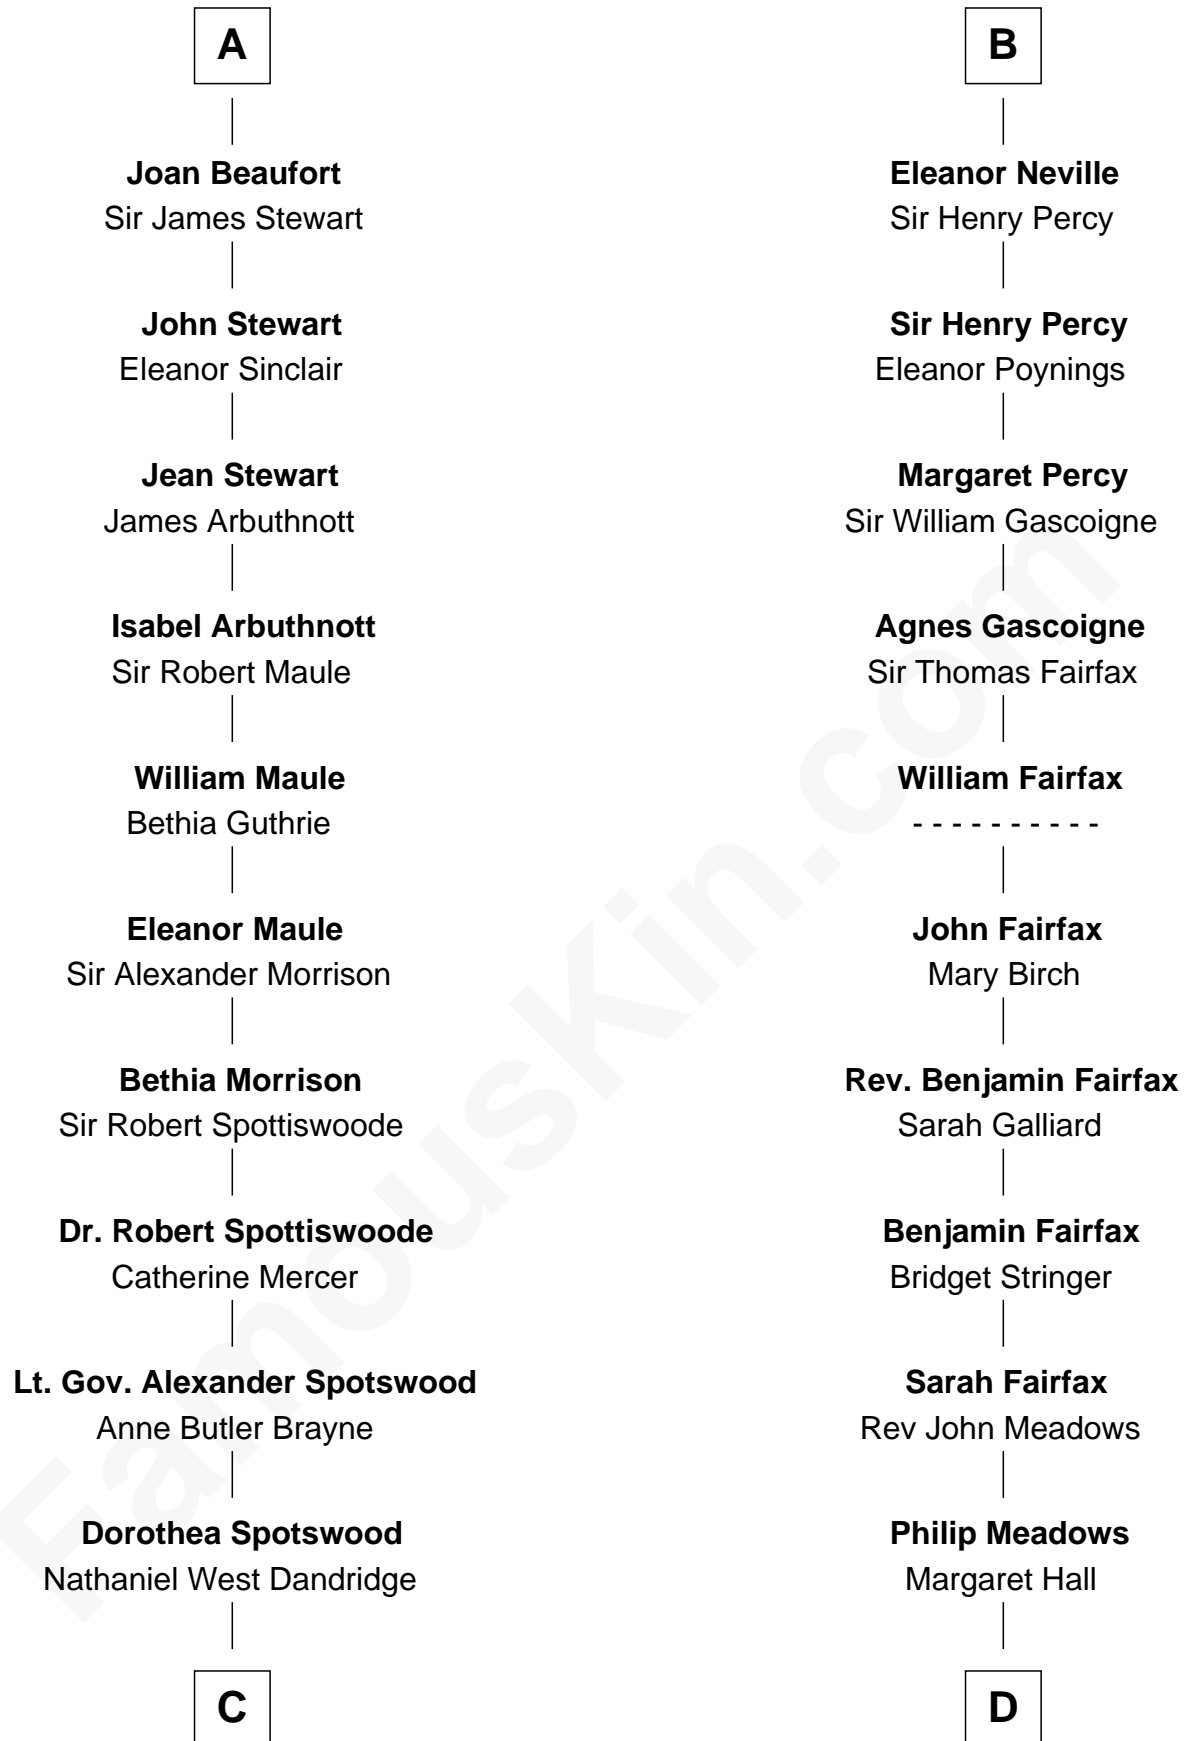

## Relationship Chart of

### Edith (Bolling) Wilson

*First Lady of President Woodrow Wilson*

19th cousin 2 times removed of

**Harriet Martineau**

*Author of The Hour and the Man*

**C**

**Martha Dandridge**

Archibald Payne

**Catherine Payne**

Archibald Bolling

**Archibald Bolling**

Anne E. Wigginton

**William Holcombe Bolling**

Sarah Spiers White

**Edith (Bolling) Wilson**

*First Lady of Woodrow Wilson*