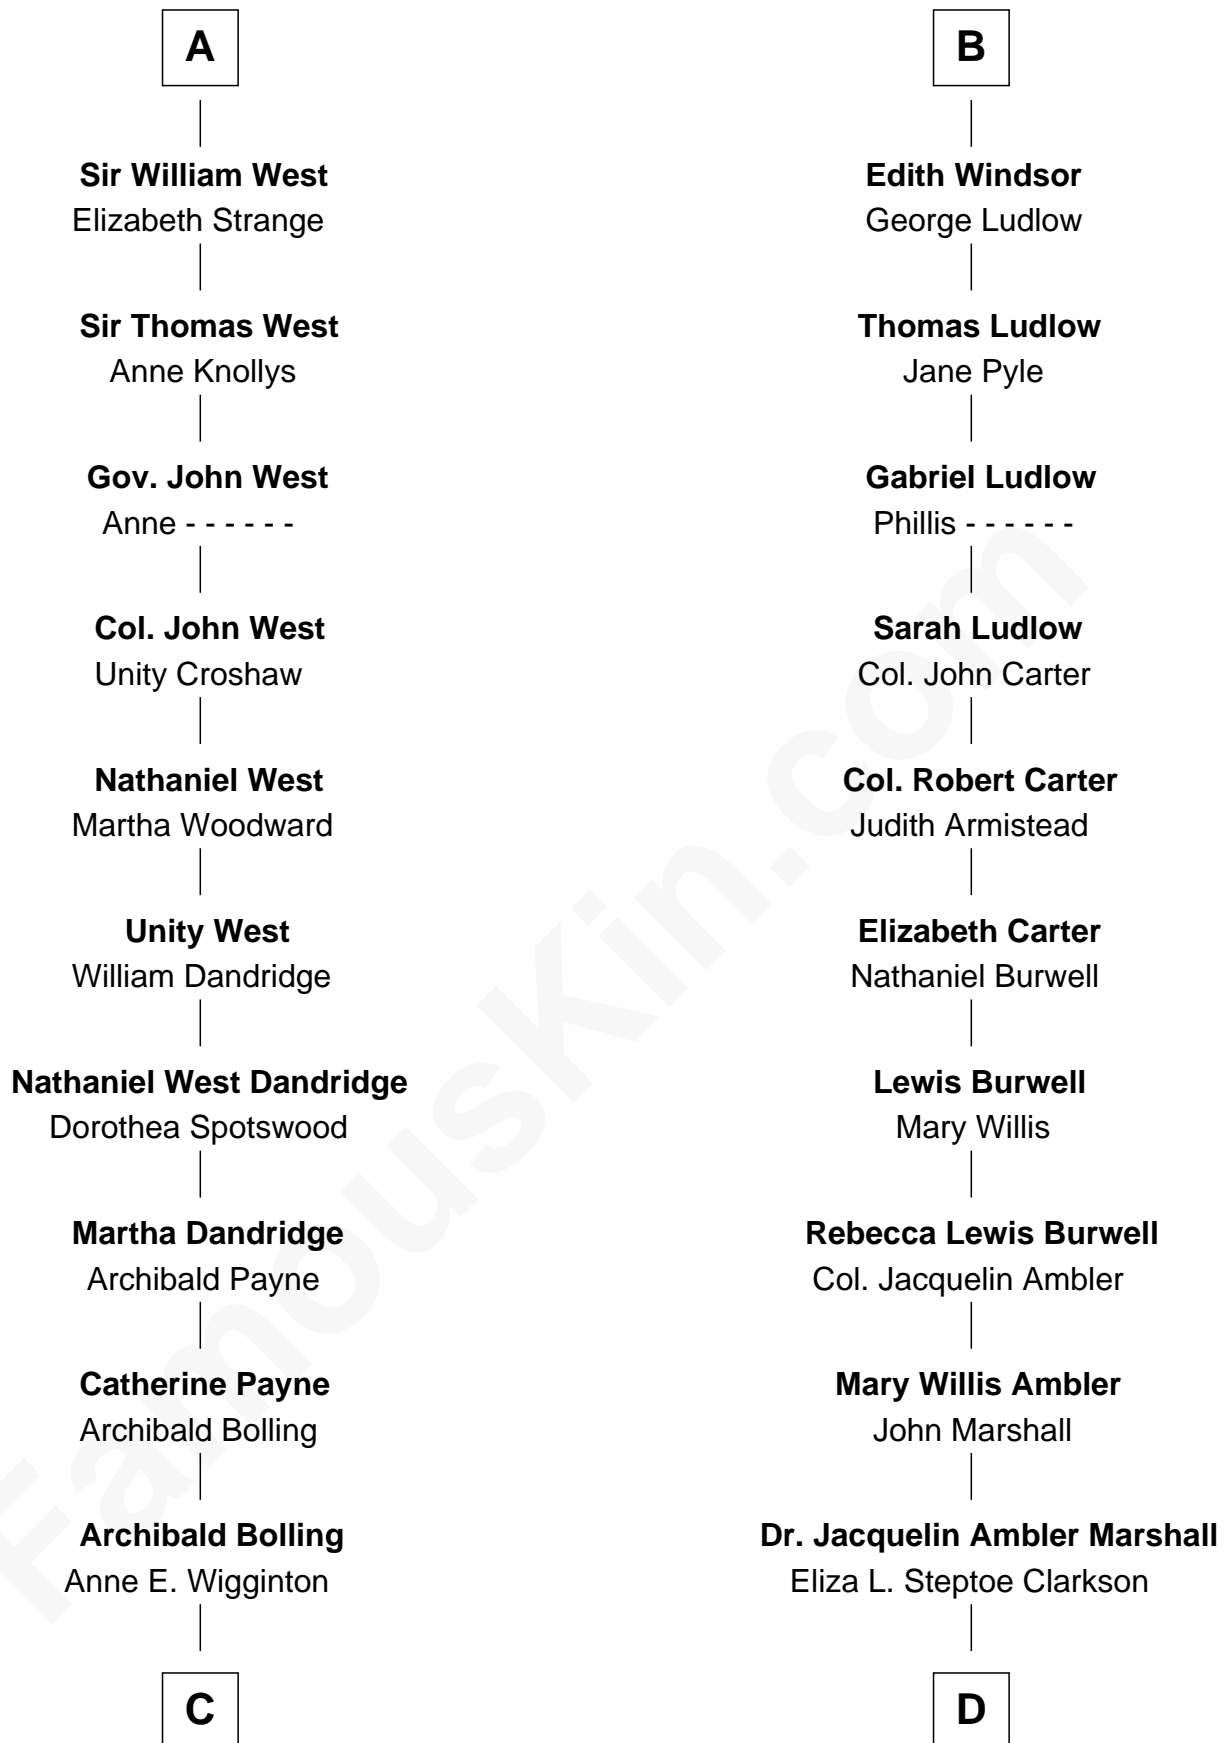

FamousKin.com
Relationship Chart of
Edith (Bolling) Wilson

First Lady of President Woodrow Wilson

18th cousin 3 times removed of

Mary Chapin Carpenter
Singer and Songwriter

Sir Hugh de Courtenay
 Agnes de St. John

Sir Thomas de Courtenay
 Muriel de Moels

Margaret Courtenay
 Thomas Peverell

Katherine Peverell
 Sir Walter Hungerford

Sir Robert Hungerford
 Margaret Botreaux

Katherine Hungerford
 Sir Richard West

Sir Thomas West
 Eleanor Copley

Sir George West
 Elizabeth Morton

A

Sir Hugh de Courtenay
 Margaret de Bohun

Elizabeth de Courtenay
 Sir Andrew Luttrell

Sir Hugh Luttrell
 Catherine de Beaumont

Elizabeth Luttrell
 John Stratton

Elizabeth Stratton
 John Andrews

Elizabeth Andrews
 Sir Thomas de Windsor

Sir Andrews de Windsor
 Elizabeth Blount

B

C

William Holcombe Bolling

Sarah Spiers White

Edith (Bolling) Wilson

First Lady of Woodrow Wilson