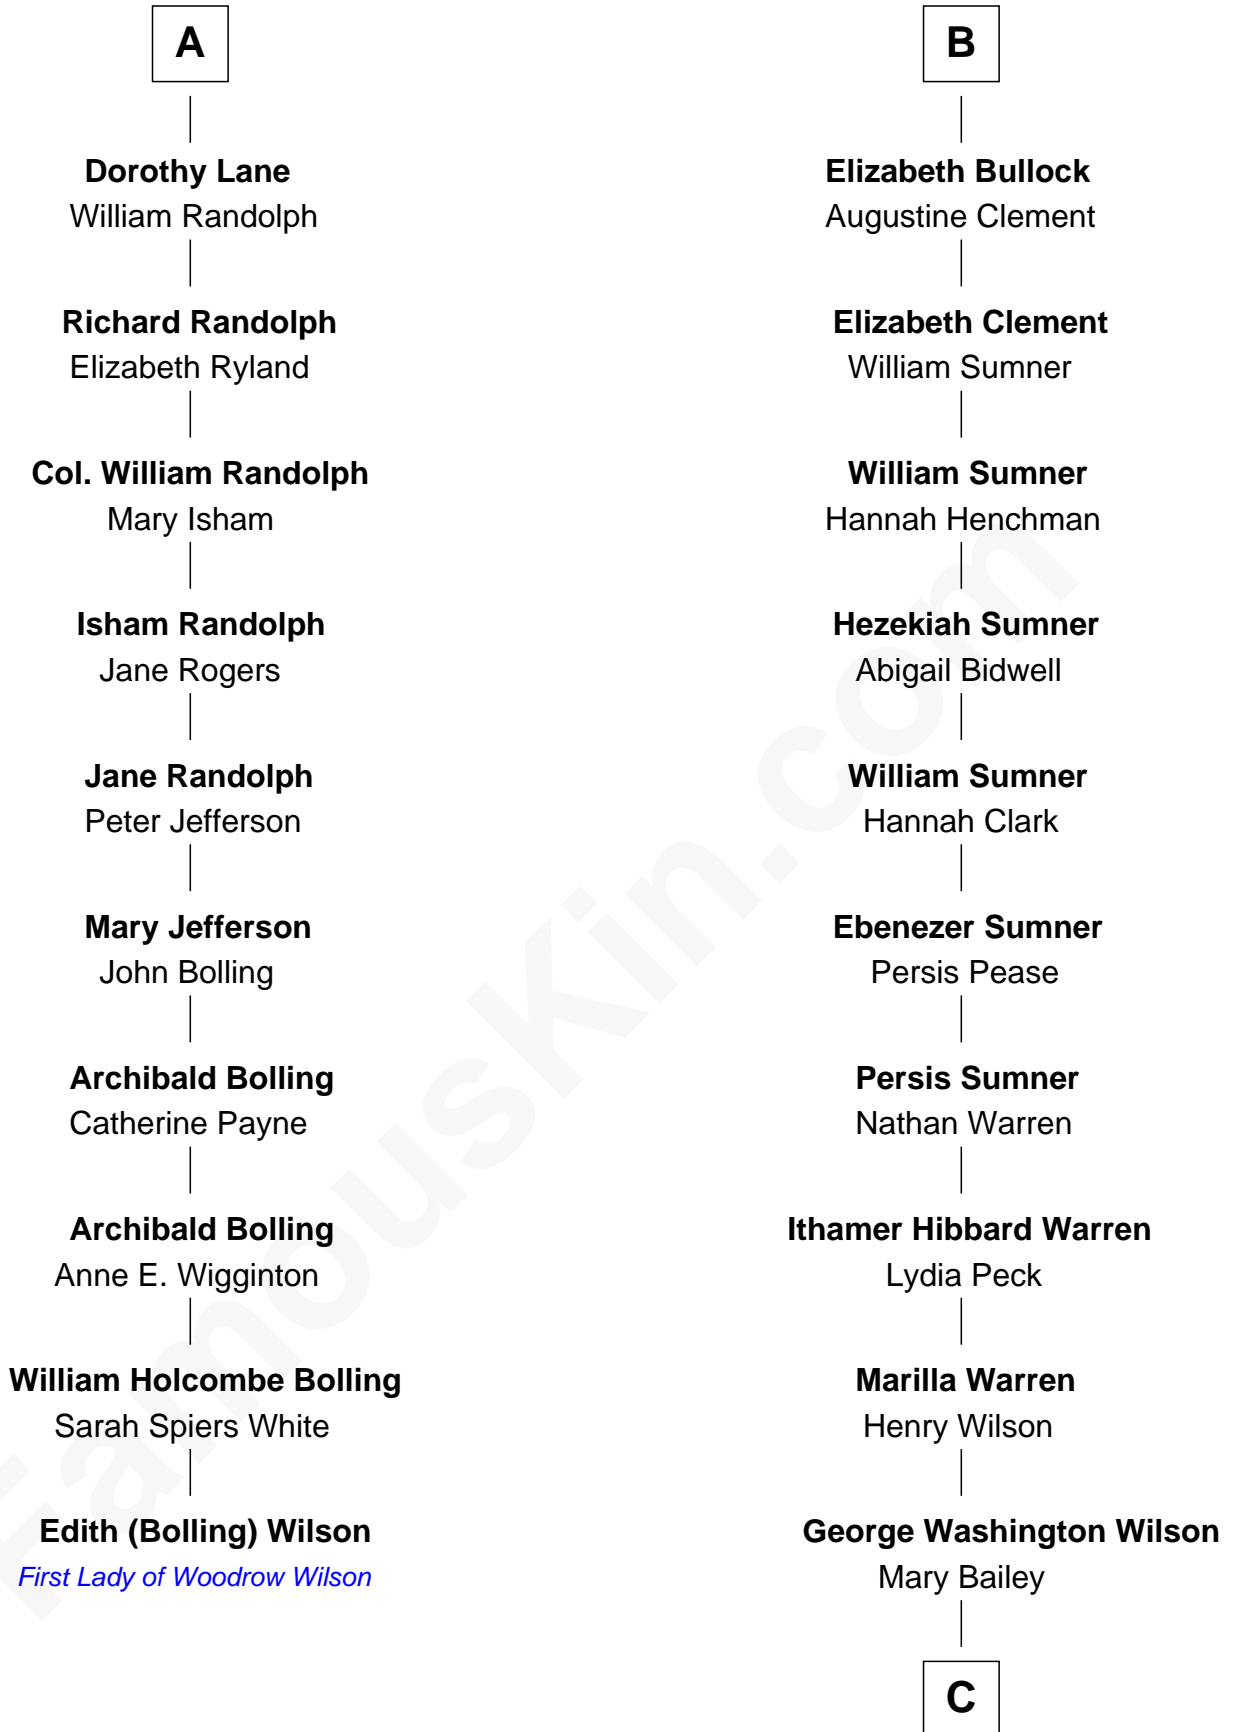

FamousKin.com

Relationship Chart of

Edith (Bolling) Wilson

First Lady of President Woodrow Wilson

16th cousin 4 times removed of

Mike Love

Co-Founder of The Beach Boys

Sir John Howard

Joan de Vere
Sir William Norreys

William Tanfield
Elizabeth Stavely

Margaret Norreys
Gilbert Bullock

Frances Tanfield
Bridget Cave

Thomas Bullock
Alice Kingsmill

Anne Tanfield
Clement Vincent

Richard Bullock
Alice Berrington

Elizabeth Vincent
Richard Lane

William Bullock

A

B

C

William Henry Wilson

Alta Lenora Chitwood

William Coral Wilson