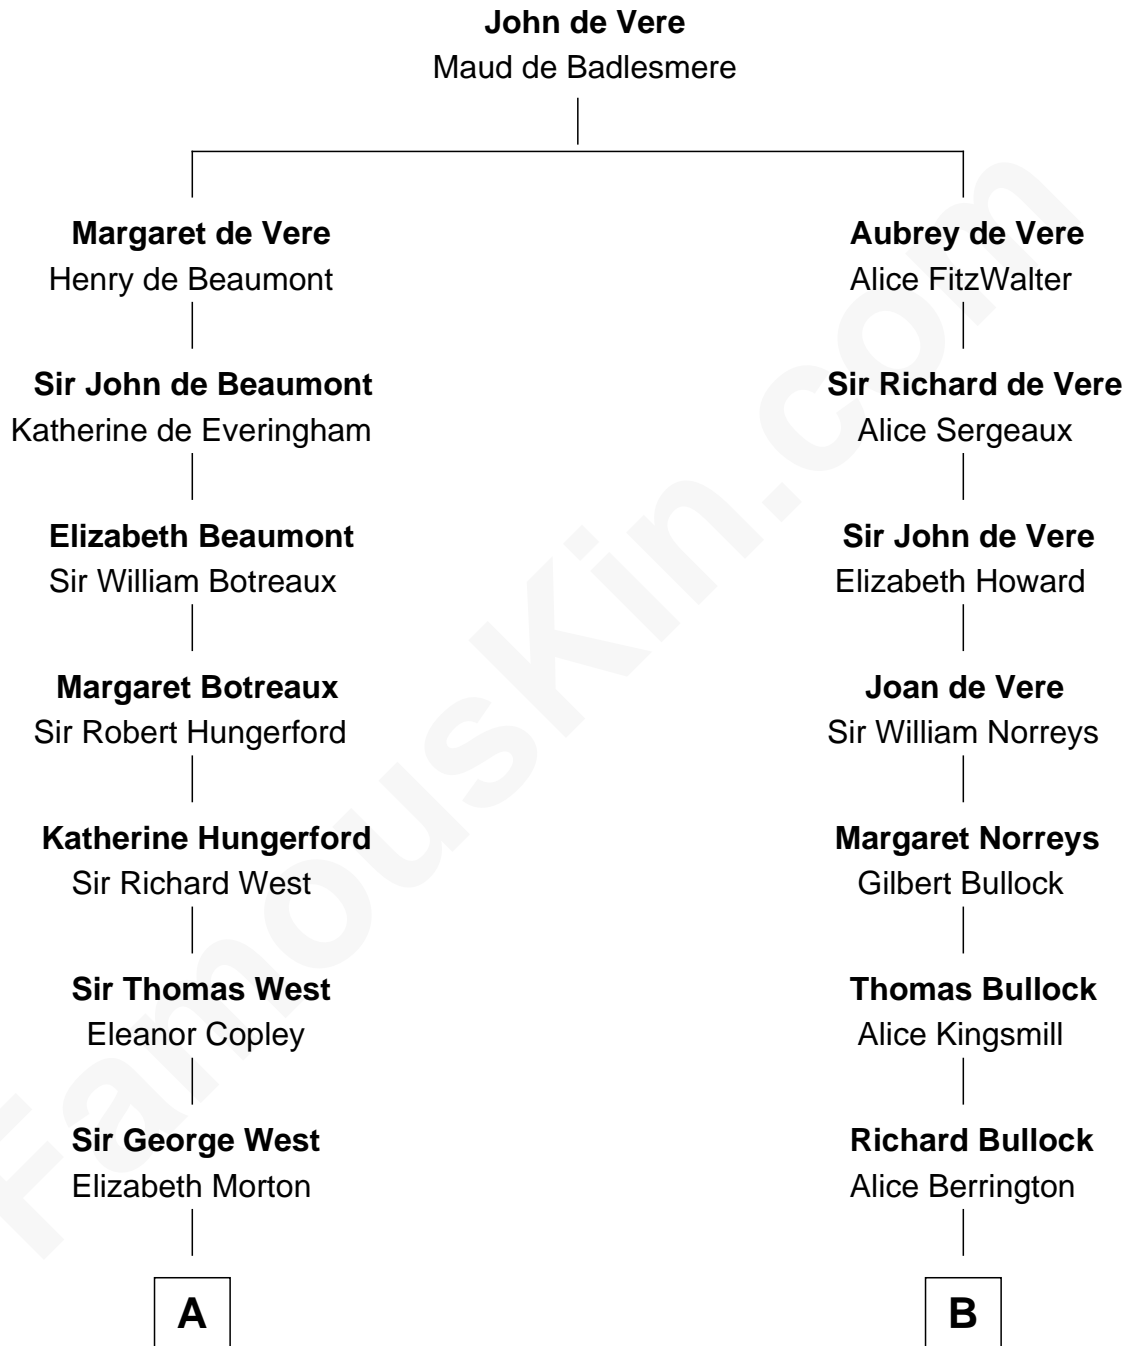

## Relationship Chart of

### Edith (Bolling) Wilson

*First Lady of President Woodrow Wilson*

18th cousin 3 times removed of

**Mike Love**

*Co-Founder of The Beach Boys*

**C**

**William Holcombe Bolling**

Sarah Spiers White