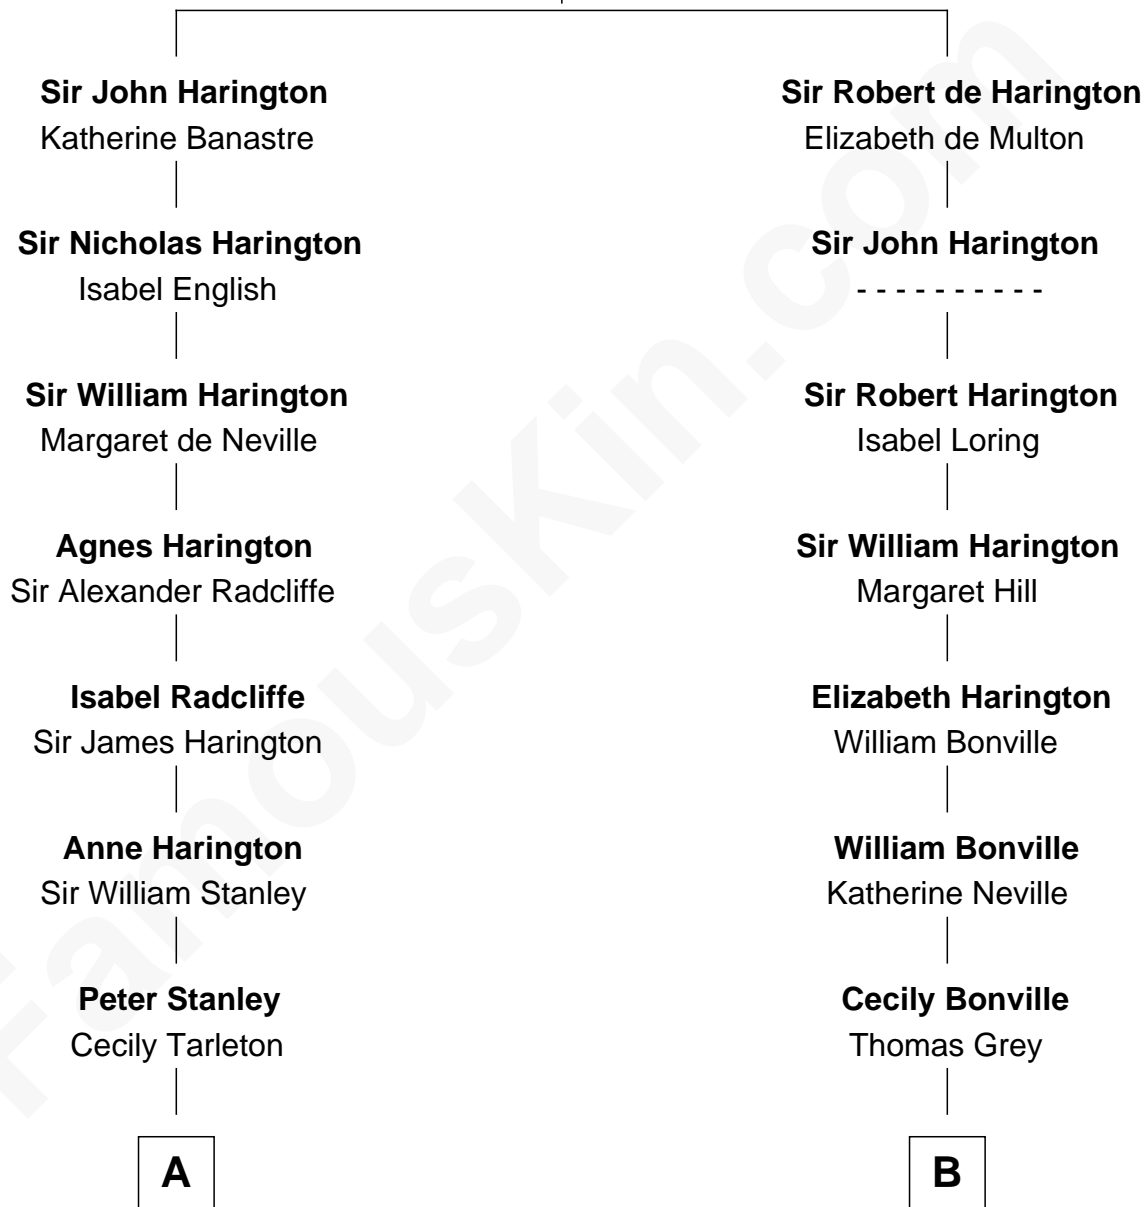

FamousKin.com

Relationship Chart of

Edith (Bolling) Wilson

First Lady of President Woodrow Wilson

17th cousin 1 time removed of

Oliver Wendell Holmes, Sr.

American "Fireside" Poet

Sir John de Harington

Joan - - - - -

C

William Holcombe Bolling

Sarah Spiers White

Edith (Bolling) Wilson

First Lady of Woodrow Wilson

FamousKin.com