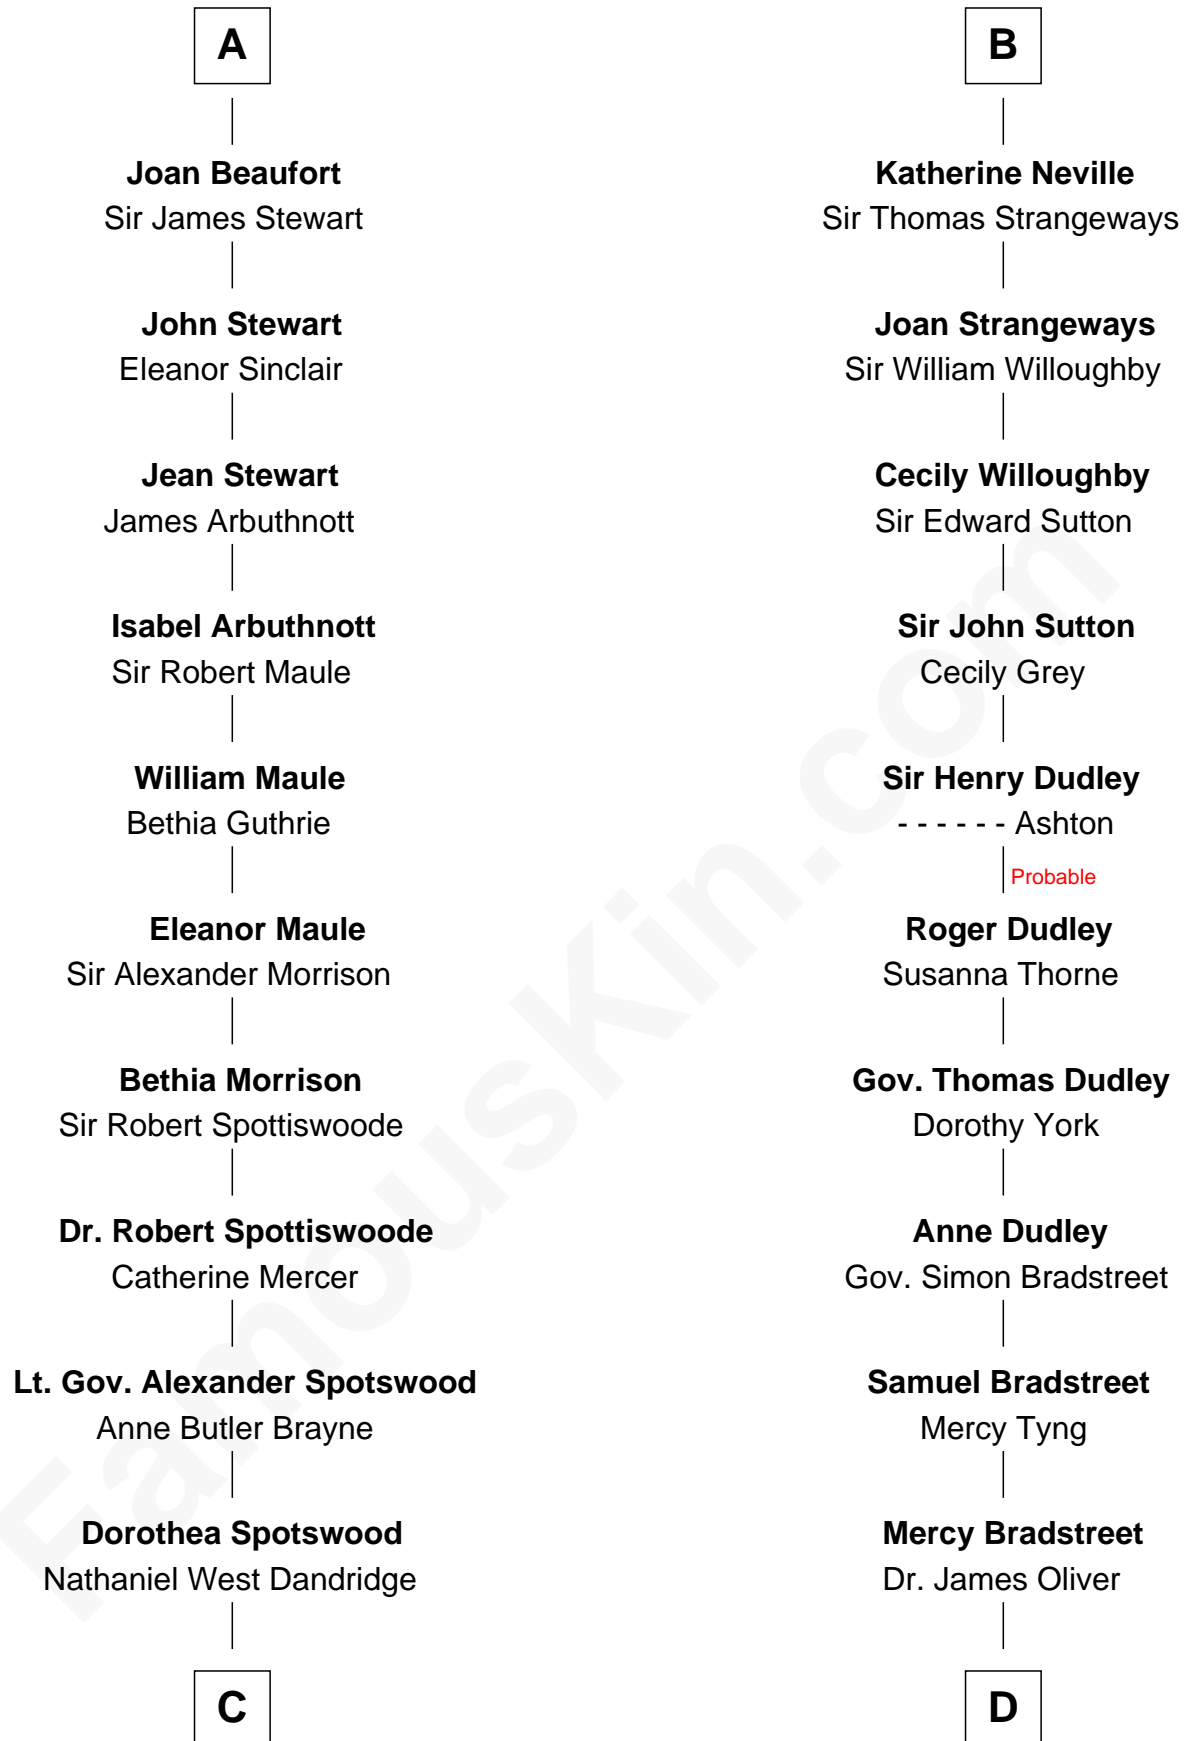

FamousKin.com

Relationship Chart of

Edith (Bolling) Wilson

First Lady of President Woodrow Wilson

20th cousin 1 time removed of

Oliver Wendell Holmes, Sr.

American "Fireside" Poet

C

Martha Dandridge

Archibald Payne

Catherine Payne

Archibald Bolling

Archibald Bolling

Anne E. Wigginton

William Holcombe Bolling

Sarah Spiers White

Edith (Bolling) Wilson

First Lady of Woodrow Wilson

D

Sarah Oliver

Jacob Wendell

Oliver Wendell

Mary Jackson

Sarah Wendell