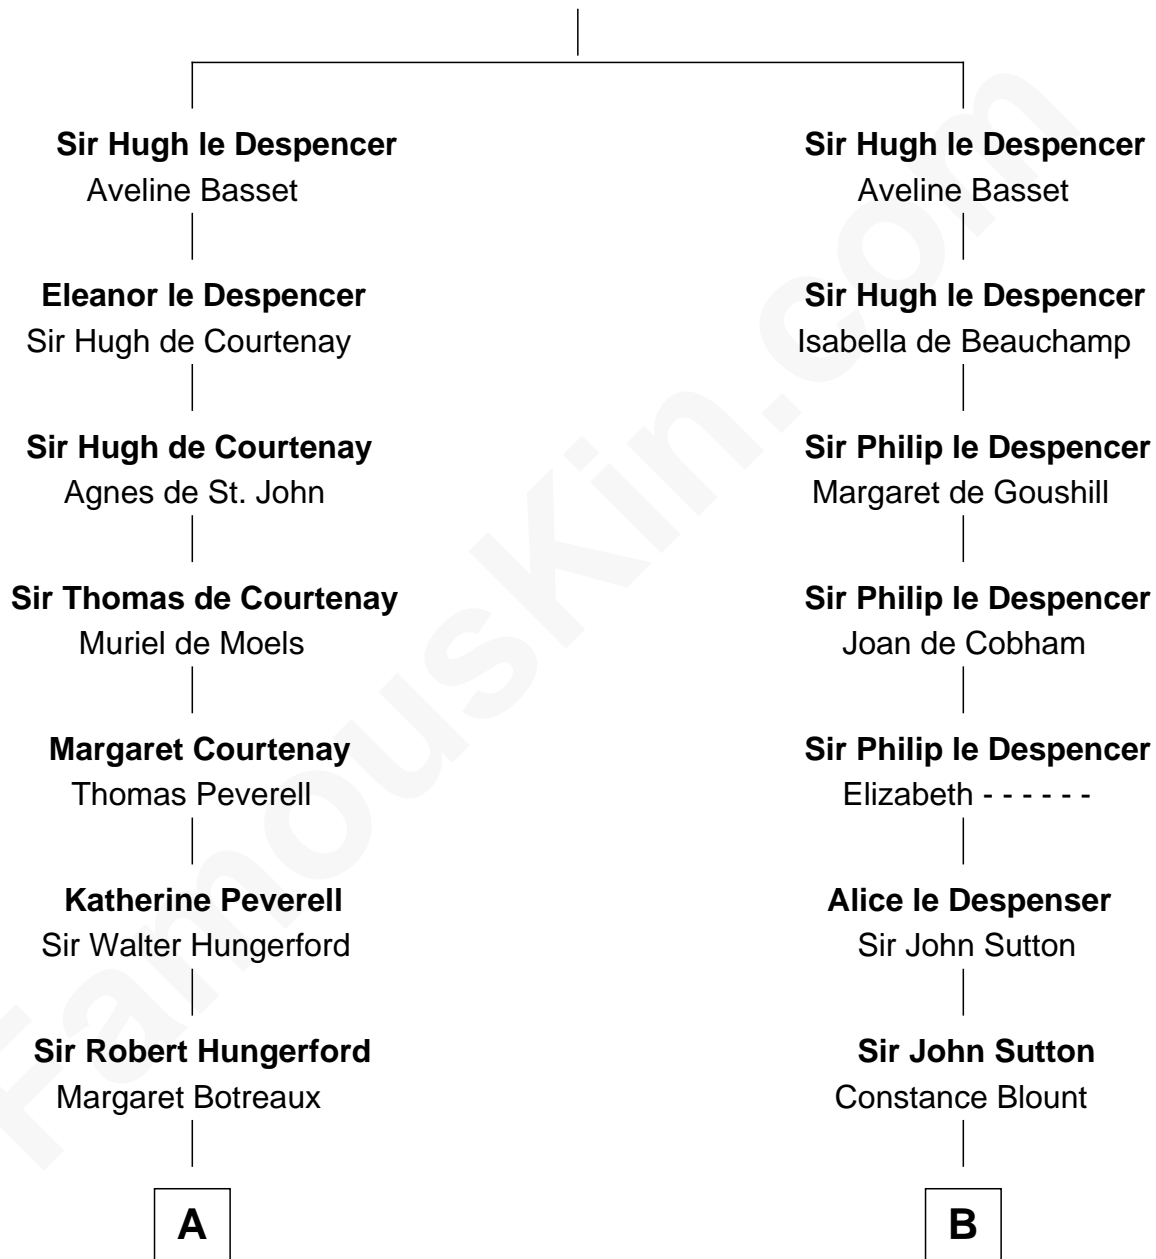

FamousKin.com

Relationship Chart of

Edith (Bolling) Wilson

First Lady of President Woodrow Wilson

20th cousin 1 time removed of

Oliver Wendell Holmes, Sr.

American "Fireside" Poet

Sir Hugh le Despencer

C

Martha Dandridge

Archibald Payne

Catherine Payne

Archibald Bolling

Archibald Bolling

Anne E. Wigginton

William Holcombe Bolling

Sarah Spiers White

Edith (Bolling) Wilson

First Lady of Woodrow Wilson

D

Sarah Oliver

Jacob Wendell

Oliver Wendell

Mary Jackson