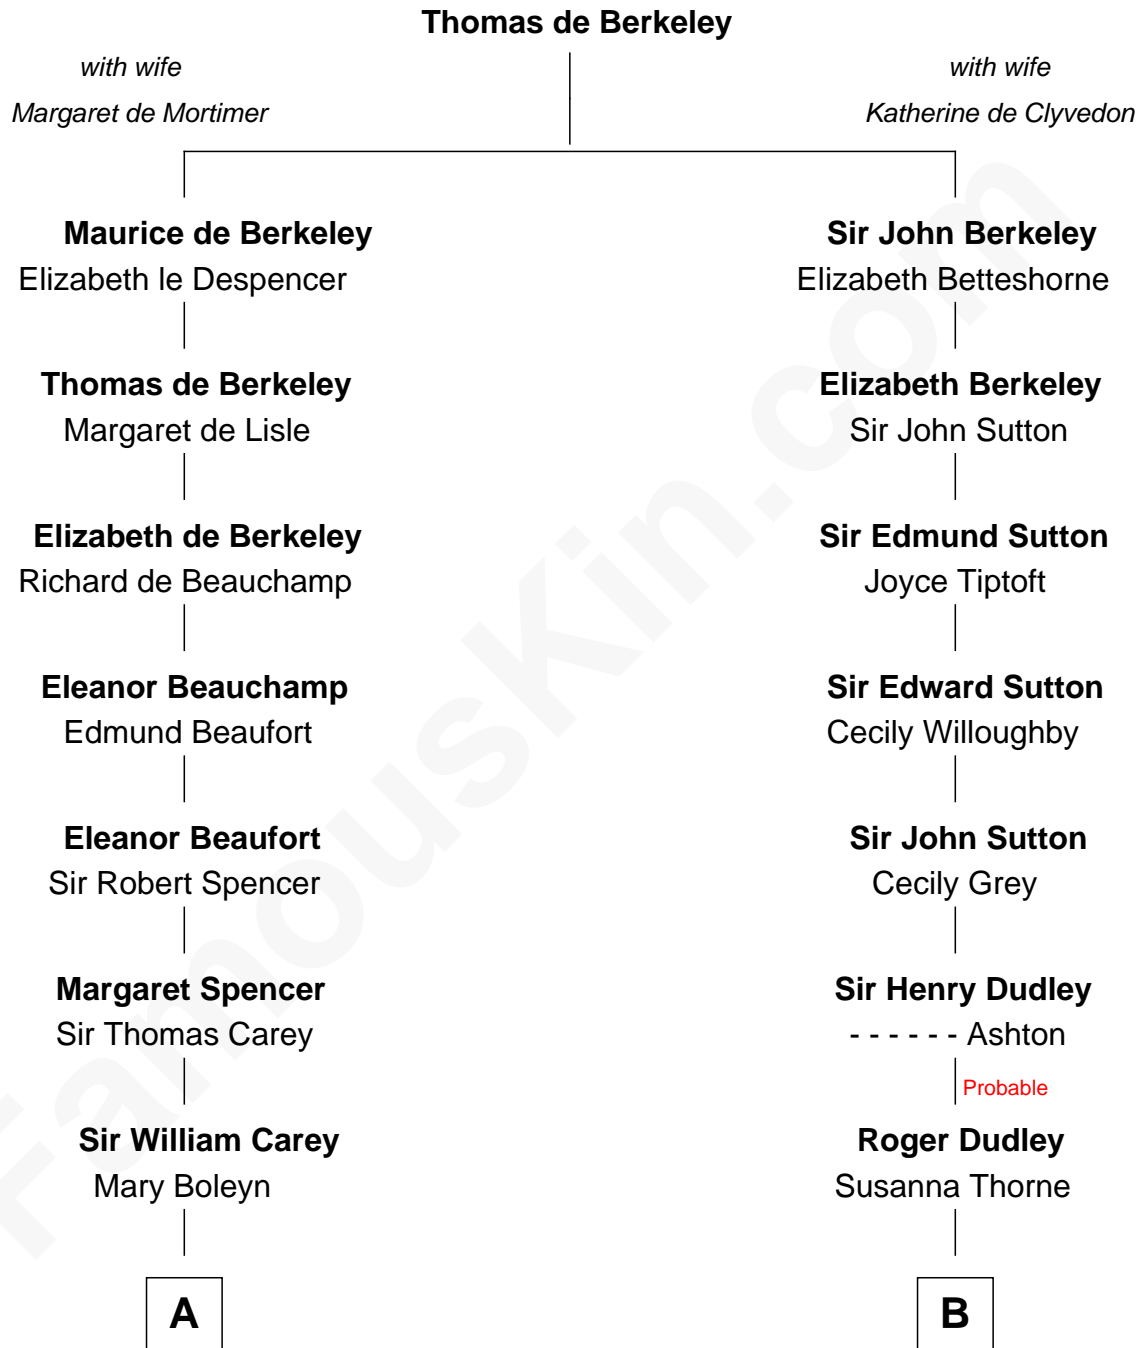

FamousKin.com

Relationship Chart of

Edith (Bolling) Wilson

First Lady of President Woodrow Wilson

16th cousin 2 times removed of

Endicott Peabody

62nd Governor of Massachusetts

C

William Holcombe Bolling

Sarah Spiers White

Edith (Bolling) Wilson

First Lady of Woodrow Wilson

FamousKin.com