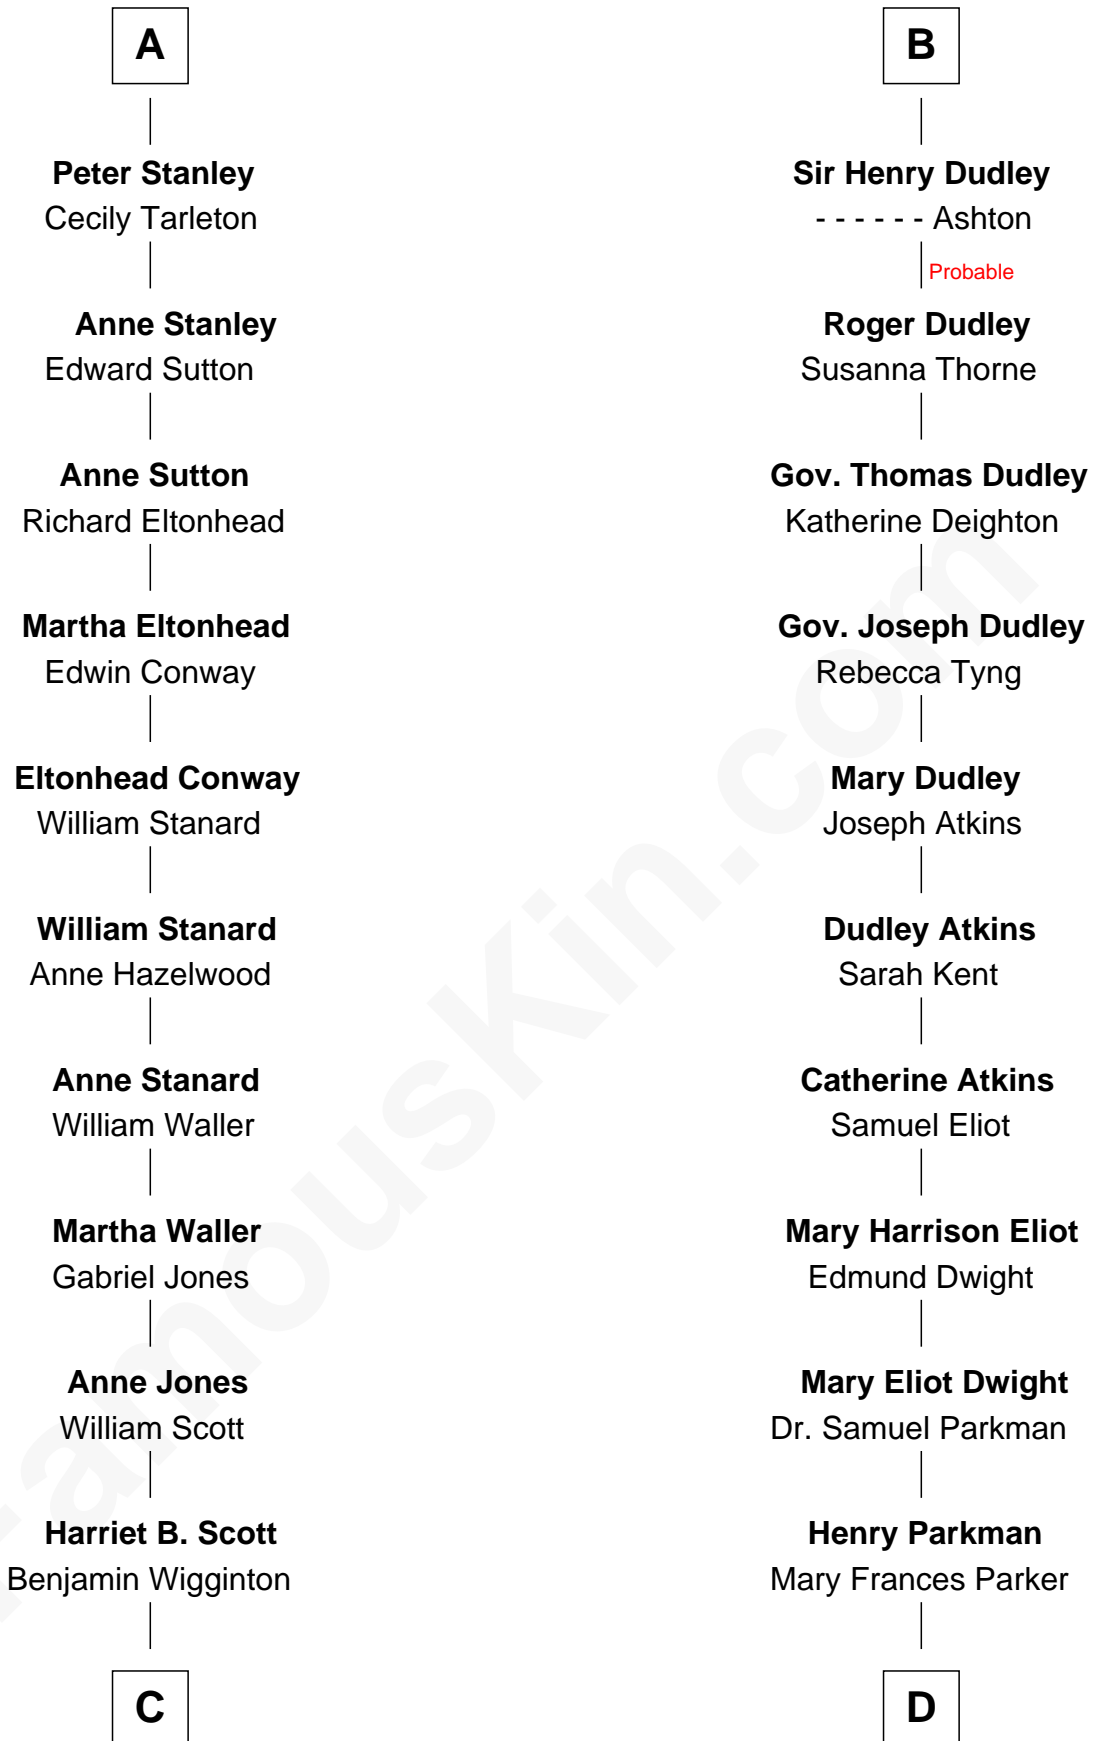

FamousKin.com

Relationship Chart of

Edith (Bolling) Wilson

First Lady of President Woodrow Wilson

18th cousin 1 time removed of

Endicott Peabody

62nd Governor of Massachusetts

C

Anne E. Wigginton

Archibald Bolling

William Holcombe Bolling

Sarah Spiers White

Edith (Bolling) Wilson

First Lady of Woodrow Wilson

D

Mary Elizabeth Parkman