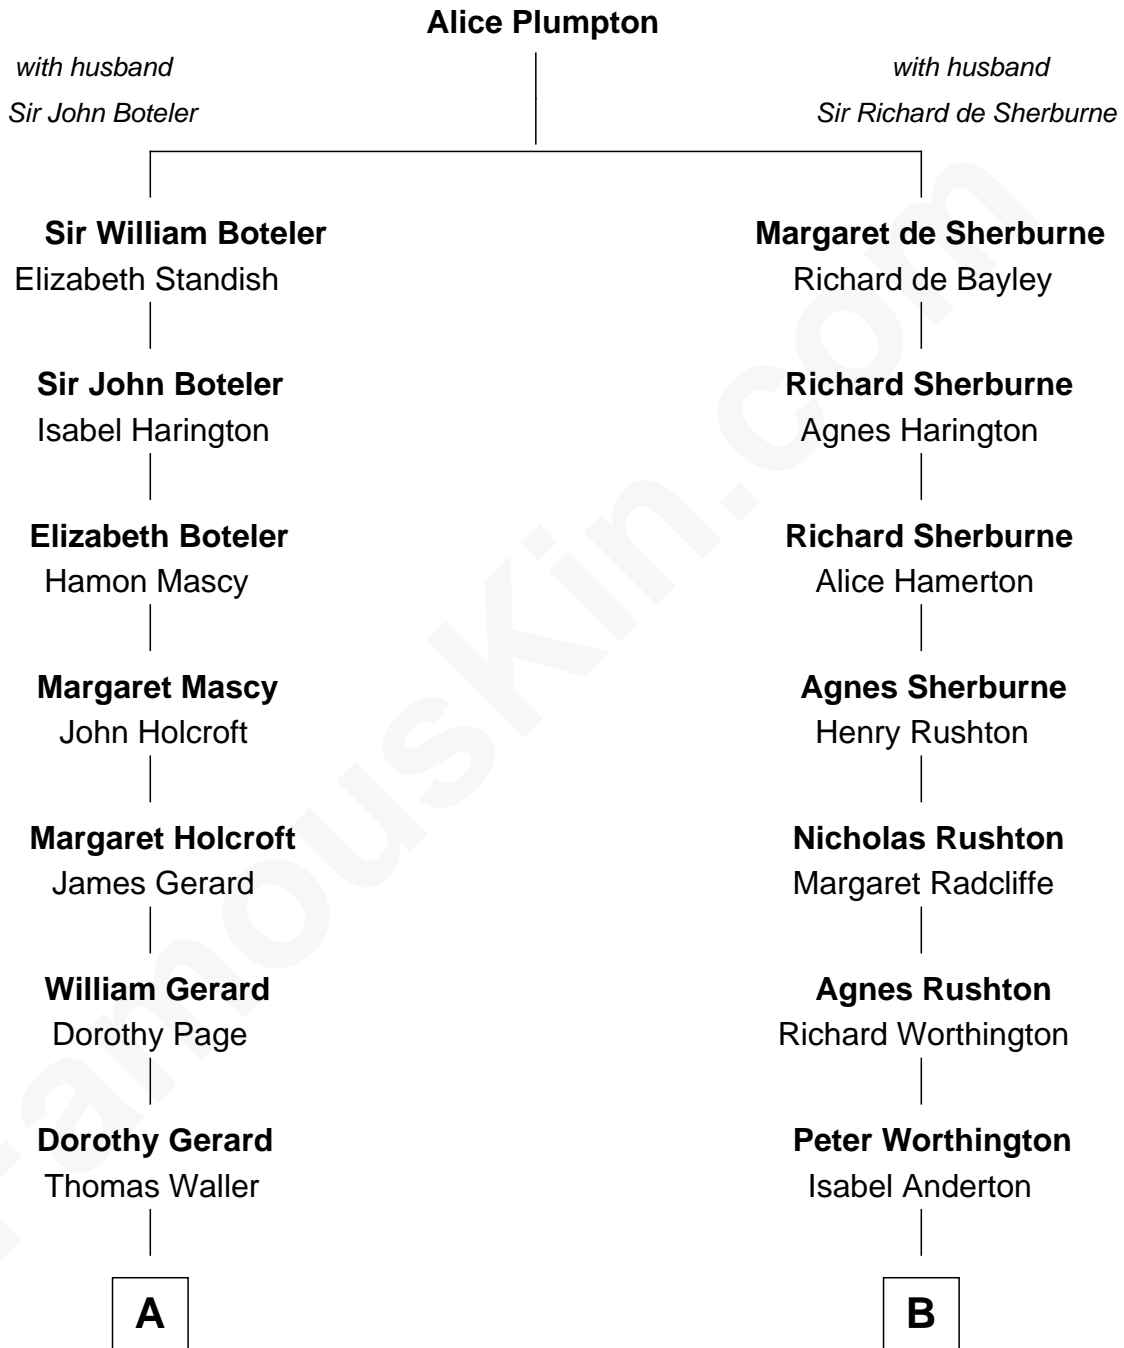

Endicott Peabody

62nd Governor of Massachusetts