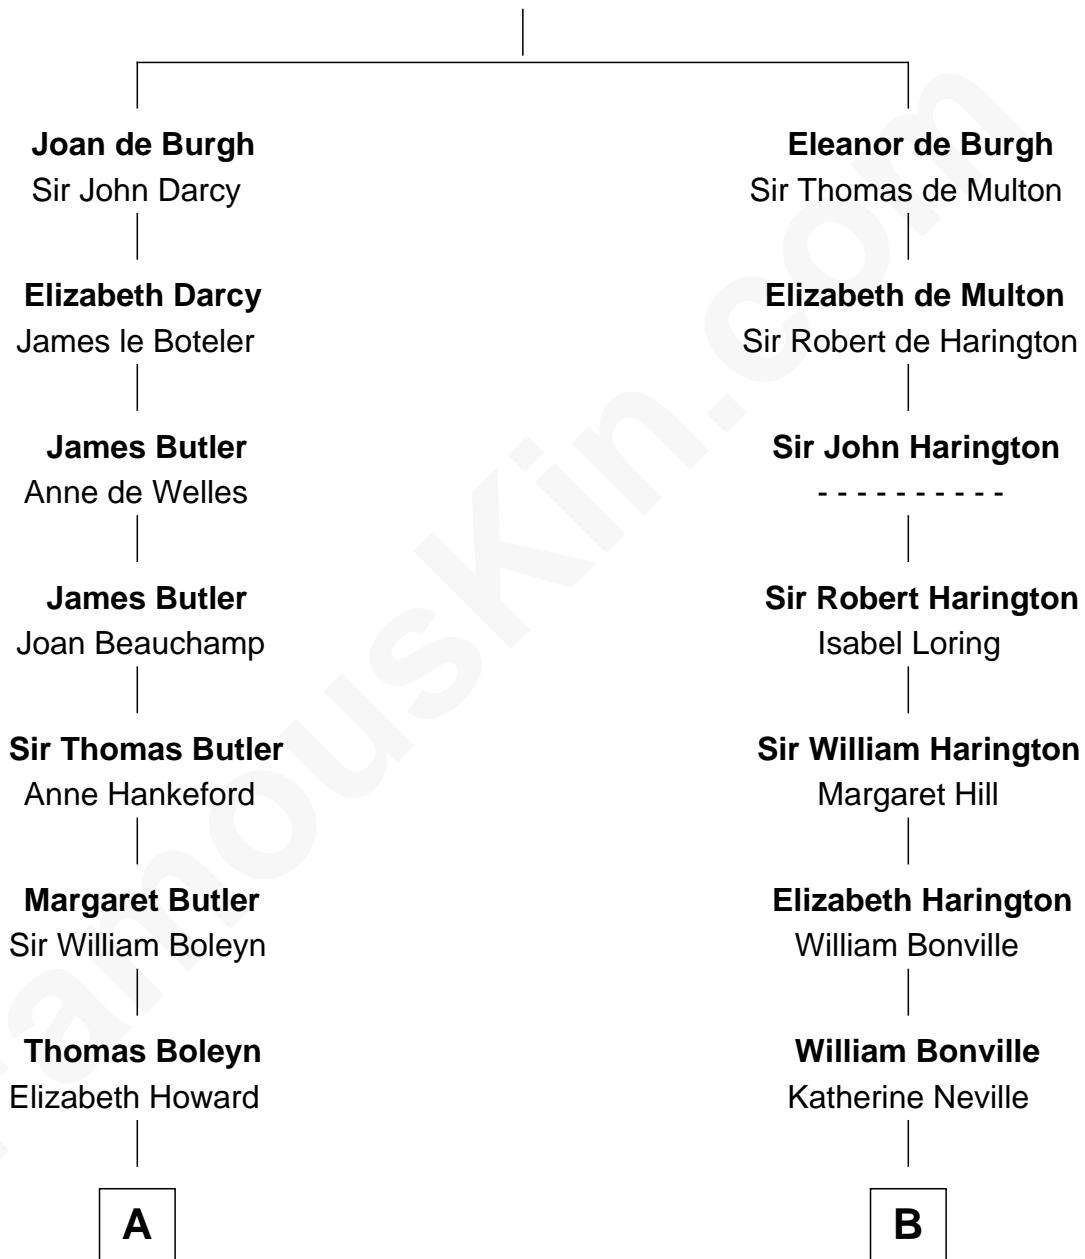

FamousKin.com

Relationship Chart of

Edith (Bolling) Wilson

First Lady of President Woodrow Wilson

19th cousin 1 time removed of

Endicott Peabody

62nd Governor of Massachusetts

Sir Richard de Burgh

Margaret - - - - -

C

Archibald Bolling
Anne E. Wigginton

William Holcombe Bolling
Sarah Spiers White

Edith (Bolling) Wilson
First Lady of Woodrow Wilson

D

Mary Eliot Dwight
Dr. Samuel Parkman

Henry Parkman
Mary Frances Parker