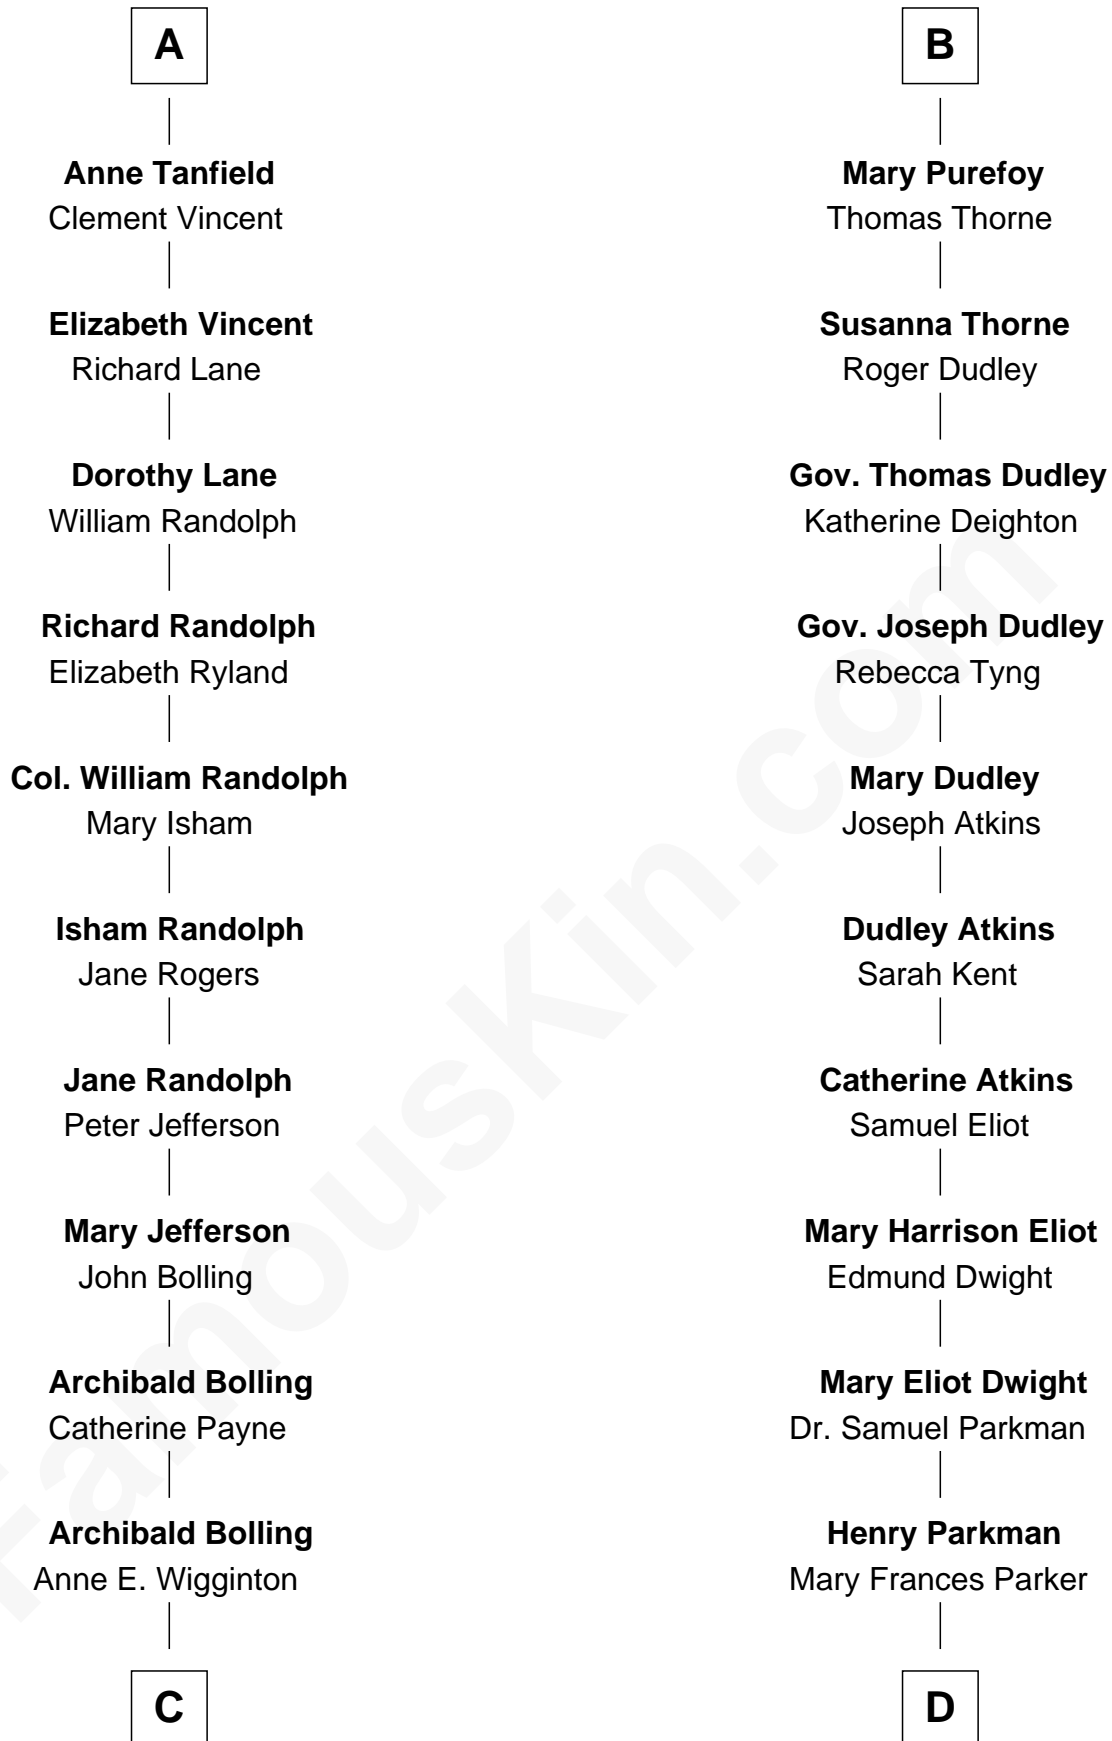

FamousKin.com

Relationship Chart of

Edith (Bolling) Wilson

First Lady of President Woodrow Wilson

18th cousin of

Endicott Peabody

62nd Governor of Massachusetts

Sir John Howard

Alice de Bois

Sir Robert Howard

Margaret de Scales

Sir John Howard

Alice Tendring

Sir Robert Howard

Margaret Mowbray

Katherine Howard

Isabel Brome

John Denton

Alice Denton

Nicholas Purefoy

Edward Purefoy

Anne Fettiplace

B

C