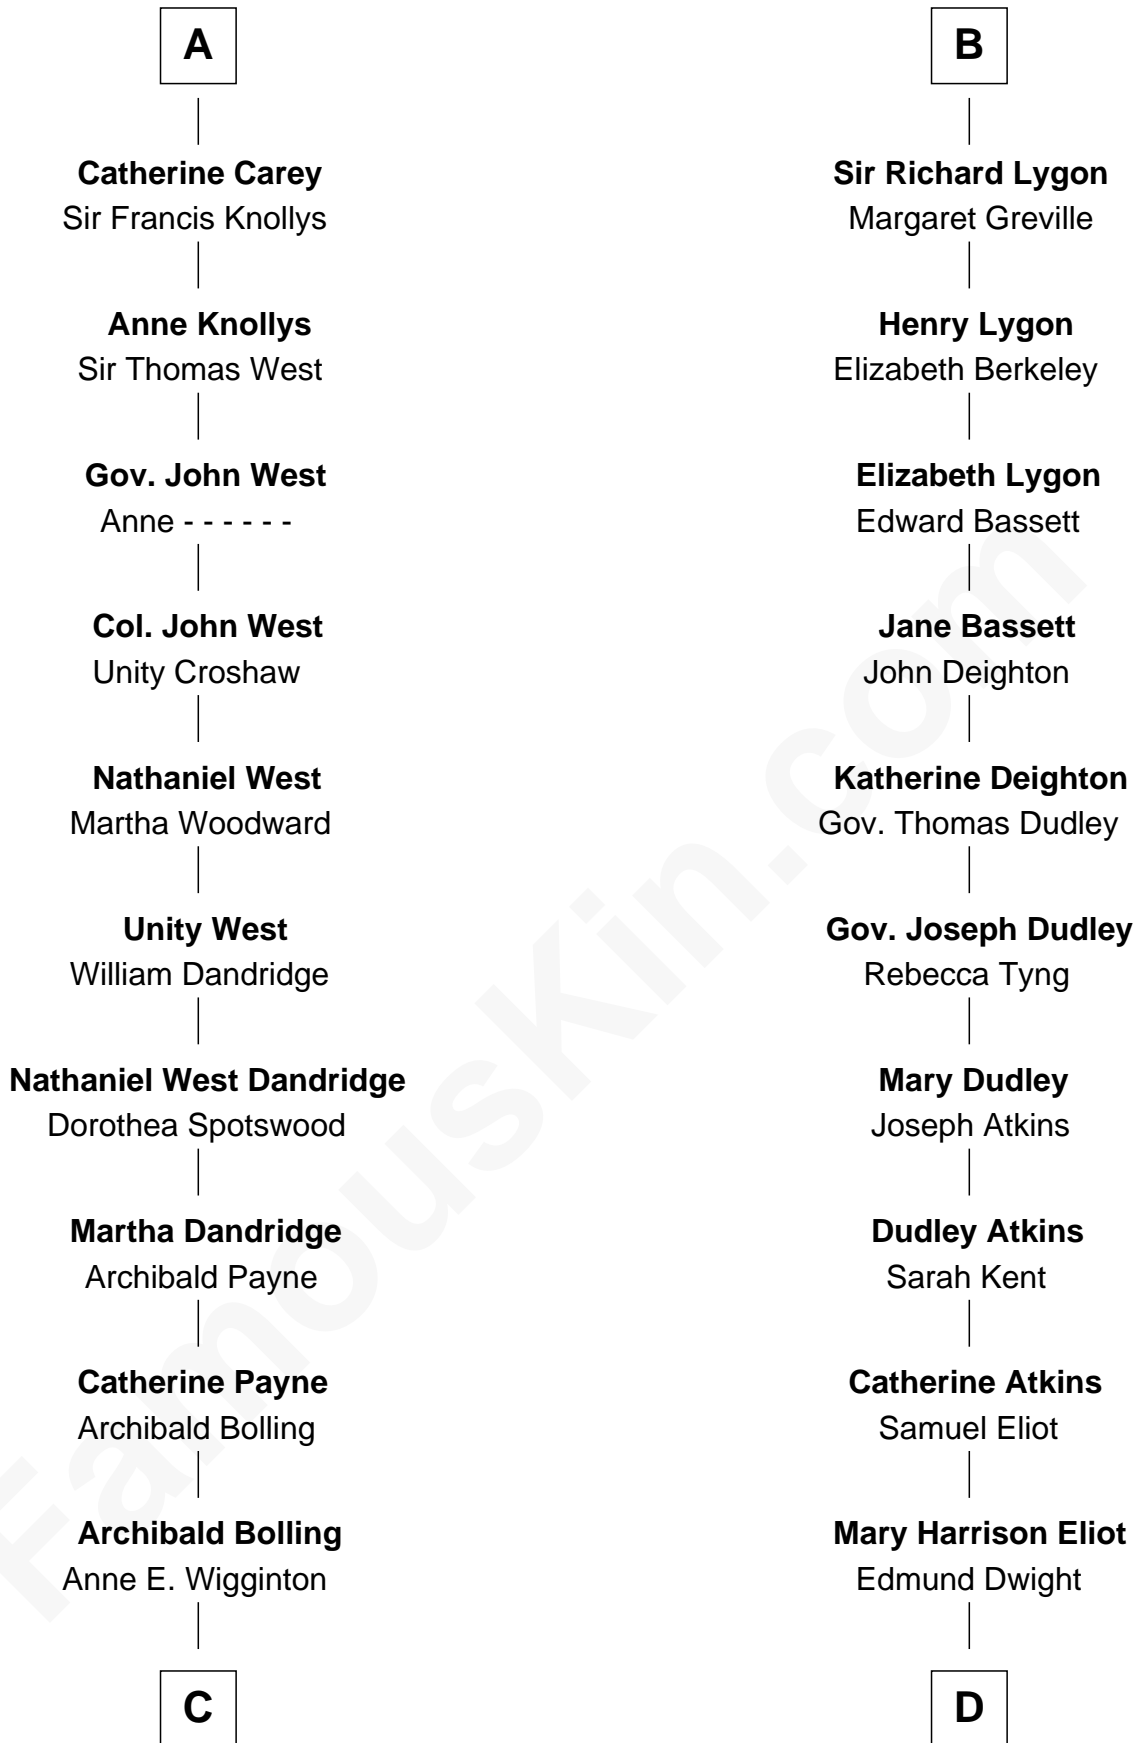

FamousKin.com

Relationship Chart of

Edith (Bolling) Wilson

First Lady of President Woodrow Wilson

18th cousin 2 times removed of

Endicott Peabody

62nd Governor of Massachusetts

C

William Holcombe Bolling

Sarah Spiers White

Edith (Bolling) Wilson

First Lady of Woodrow Wilson

D

Mary Eliot Dwight

Dr. Samuel Parkman

Henry Parkman