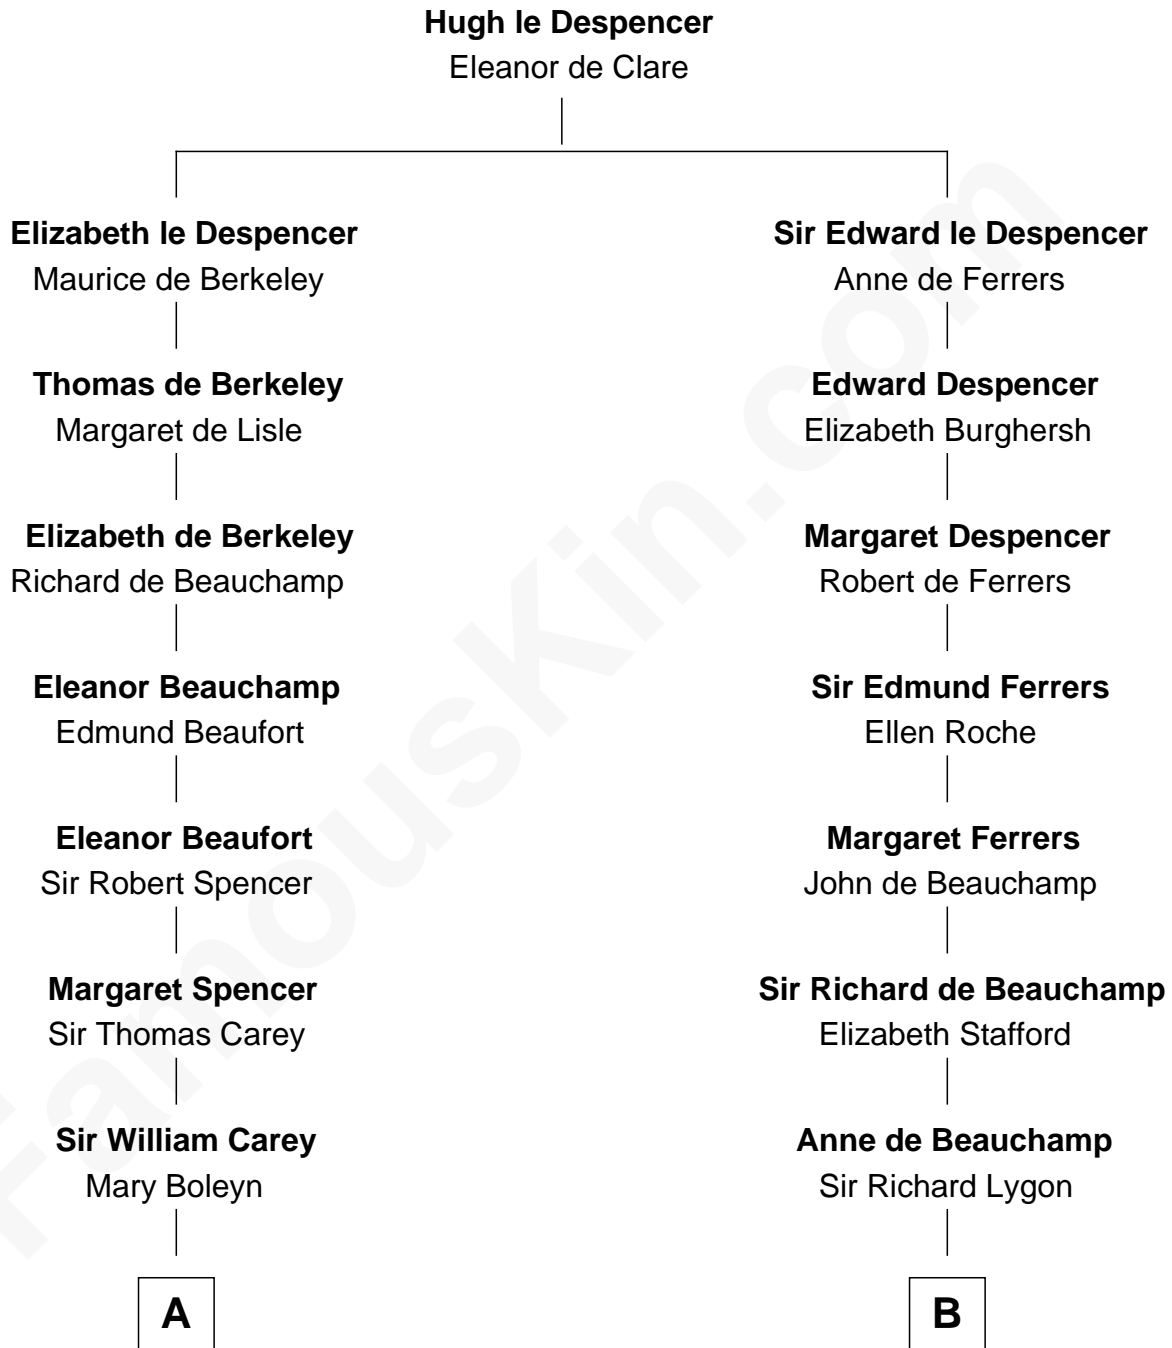

FamousKin.com

Relationship Chart of

Edith (Bolling) Wilson

First Lady of President Woodrow Wilson

18th cousin 2 times removed of

Endicott Peabody

62nd Governor of Massachusetts

C

William Holcombe Bolling

Sarah Spiers White

Edith (Bolling) Wilson

First Lady of Woodrow Wilson

D

Mary Eliot Dwight

Dr. Samuel Parkman

Henry Parkman