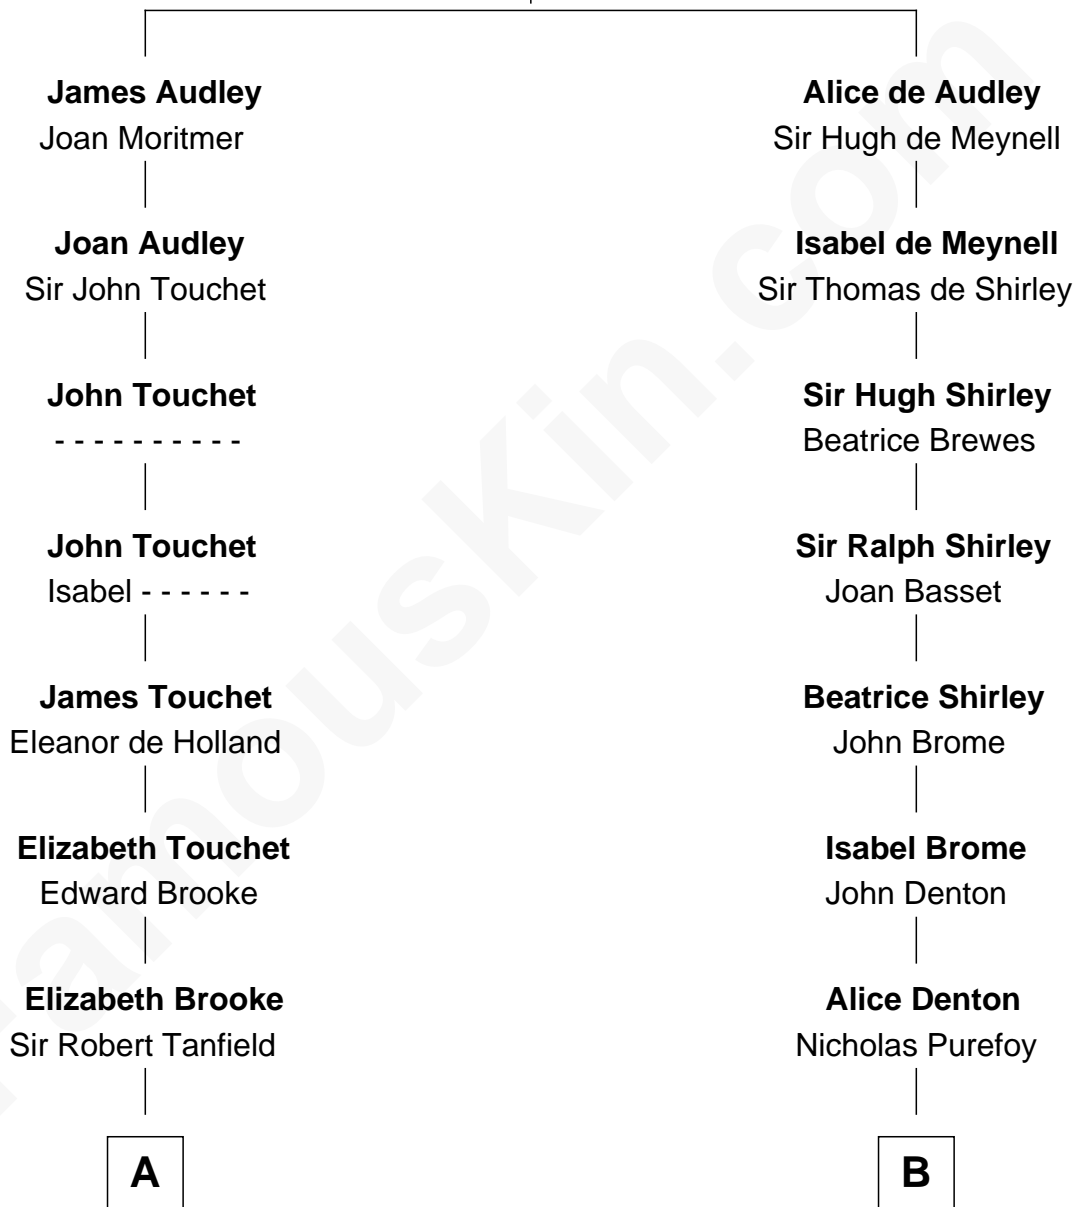

FamousKin.com

Relationship Chart of

Edith (Bolling) Wilson

First Lady of President Woodrow Wilson

19th cousin 2 times removed of

Endicott Peabody

62nd Governor of Massachusetts

Sir Nicholas Audley

Joan Martin

C

Mary Jefferson

John Bolling

Archibald Bolling

Catherine Payne

Archibald Bolling

Anne E. Wigginton

William Holcombe Bolling

Sarah Spiers White

Edith (Bolling) Wilson

First Lady of Woodrow Wilson

D

Henry Parkman

Mary Frances Parker

Mary Elizabeth Parkman