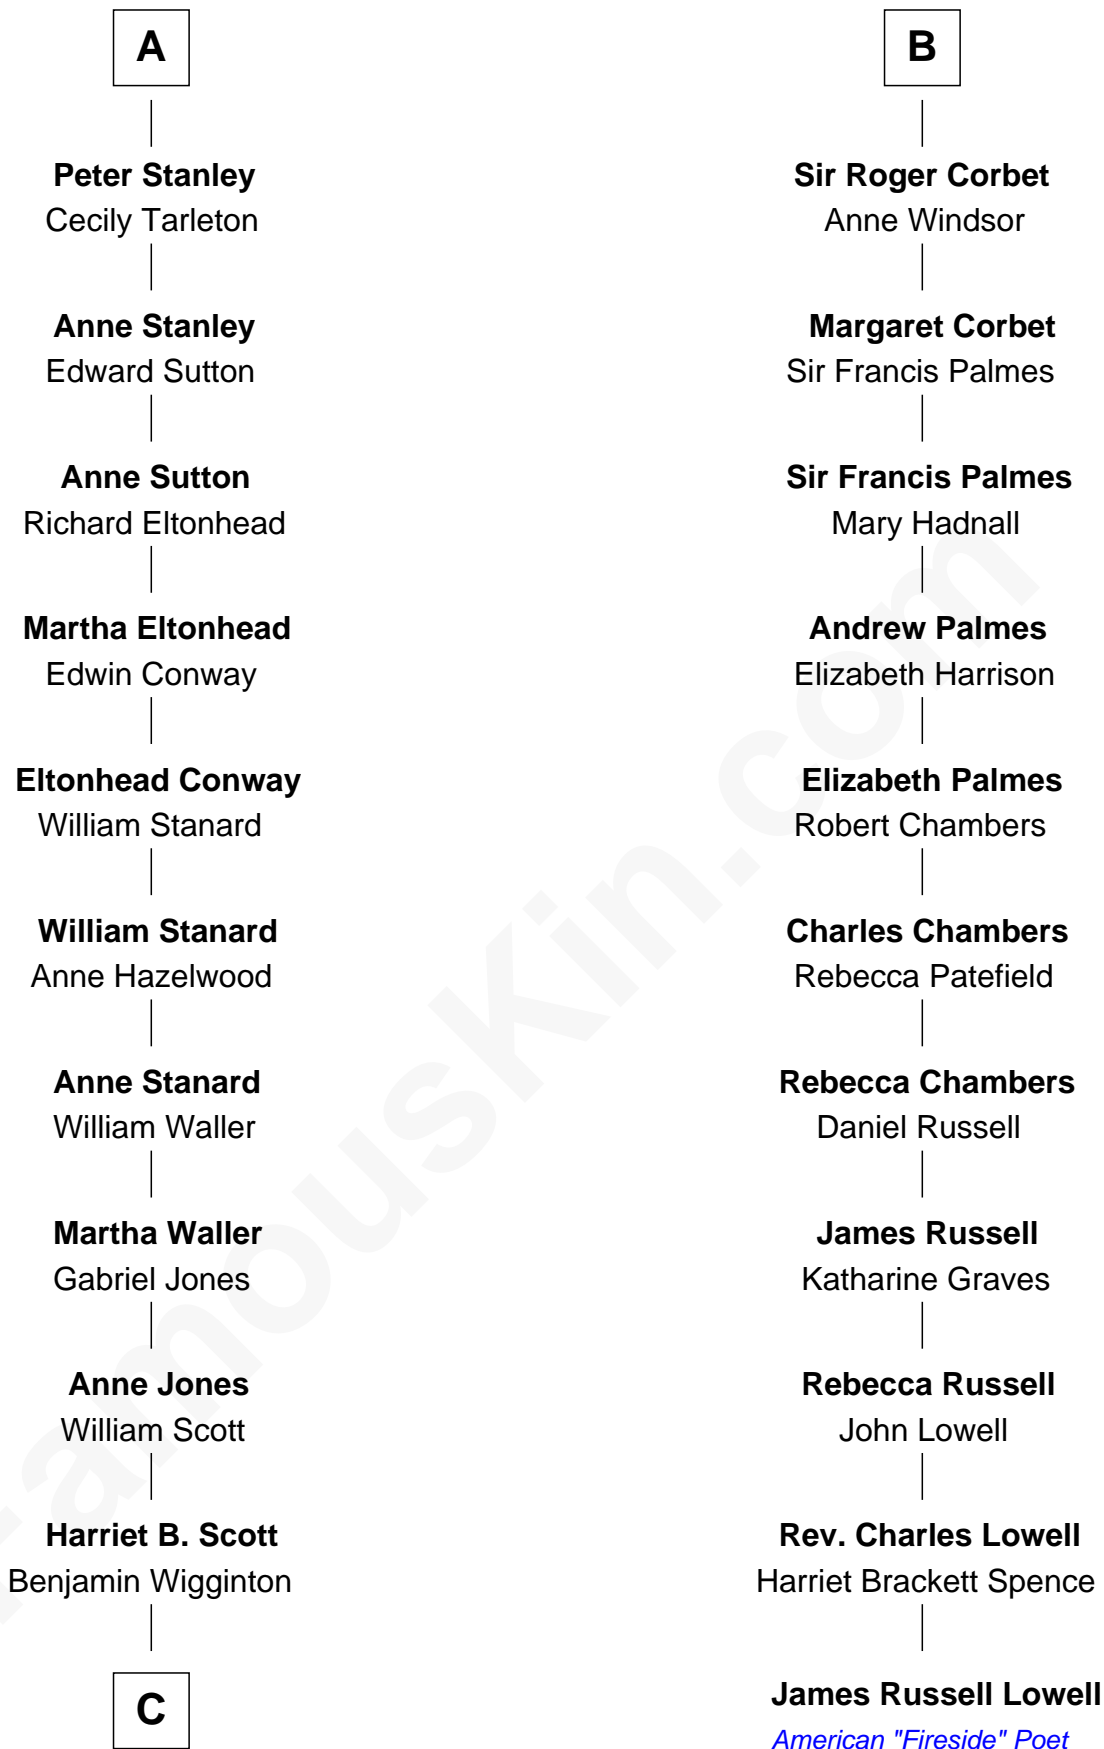

FamousKin.com

Relationship Chart of

Edith (Bolling) Wilson

First Lady of President Woodrow Wilson

17th cousin 2 times removed of

James Russell Lowell

American "Fireside" Poet

C

Anne E. Wigginton

Archibald Bolling

William Holcombe Bolling

Sarah Spiers White

Edith (Bolling) Wilson

First Lady of Woodrow Wilson

FamousKin.com