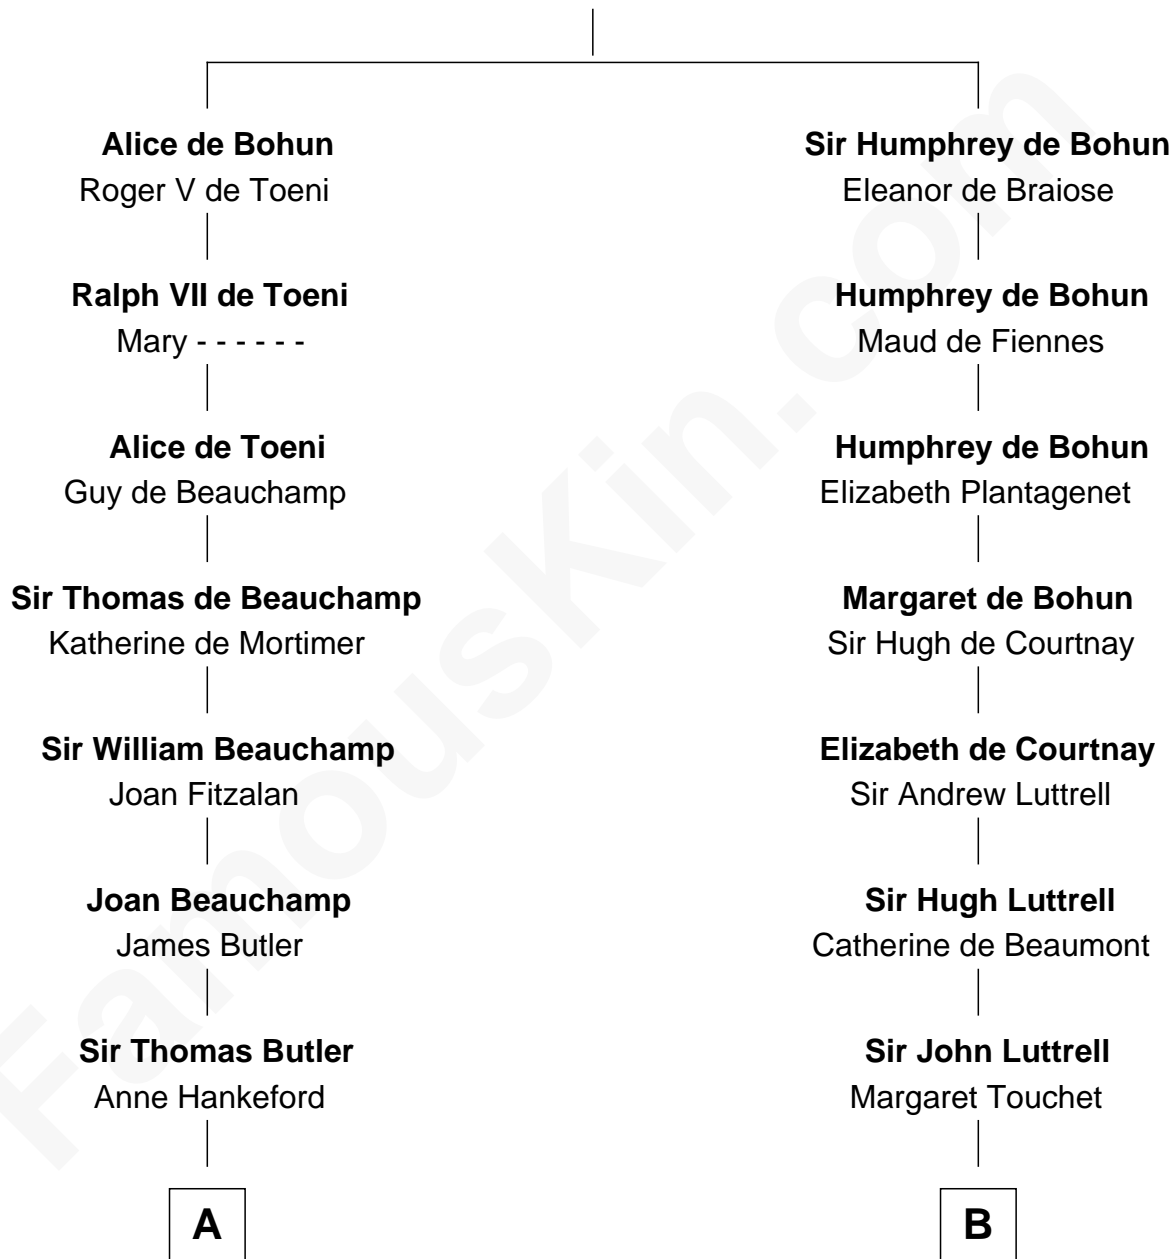

FamousKin.com

Relationship Chart of

Edith (Bolling) Wilson

First Lady of President Woodrow Wilson

18th cousin 3 times removed of

Ichabod Goodwin

27th Governor of New Hampshire

Sir Humphrey de Bohun

Maud of Eu

C

Martha Dandridge

Archibald Payne

Catherine Payne

Archibald Bolling

Archibald Bolling

Anne E. Wigginton

William Holcombe Bolling

Sarah Spiers White

Edith (Bolling) Wilson

First Lady of Woodrow Wilson

D

Anna Thompson Gerrish

Samuel Goodwin

Ichabod Goodwin

27th Governor of New Hampshire

FamousKin.com