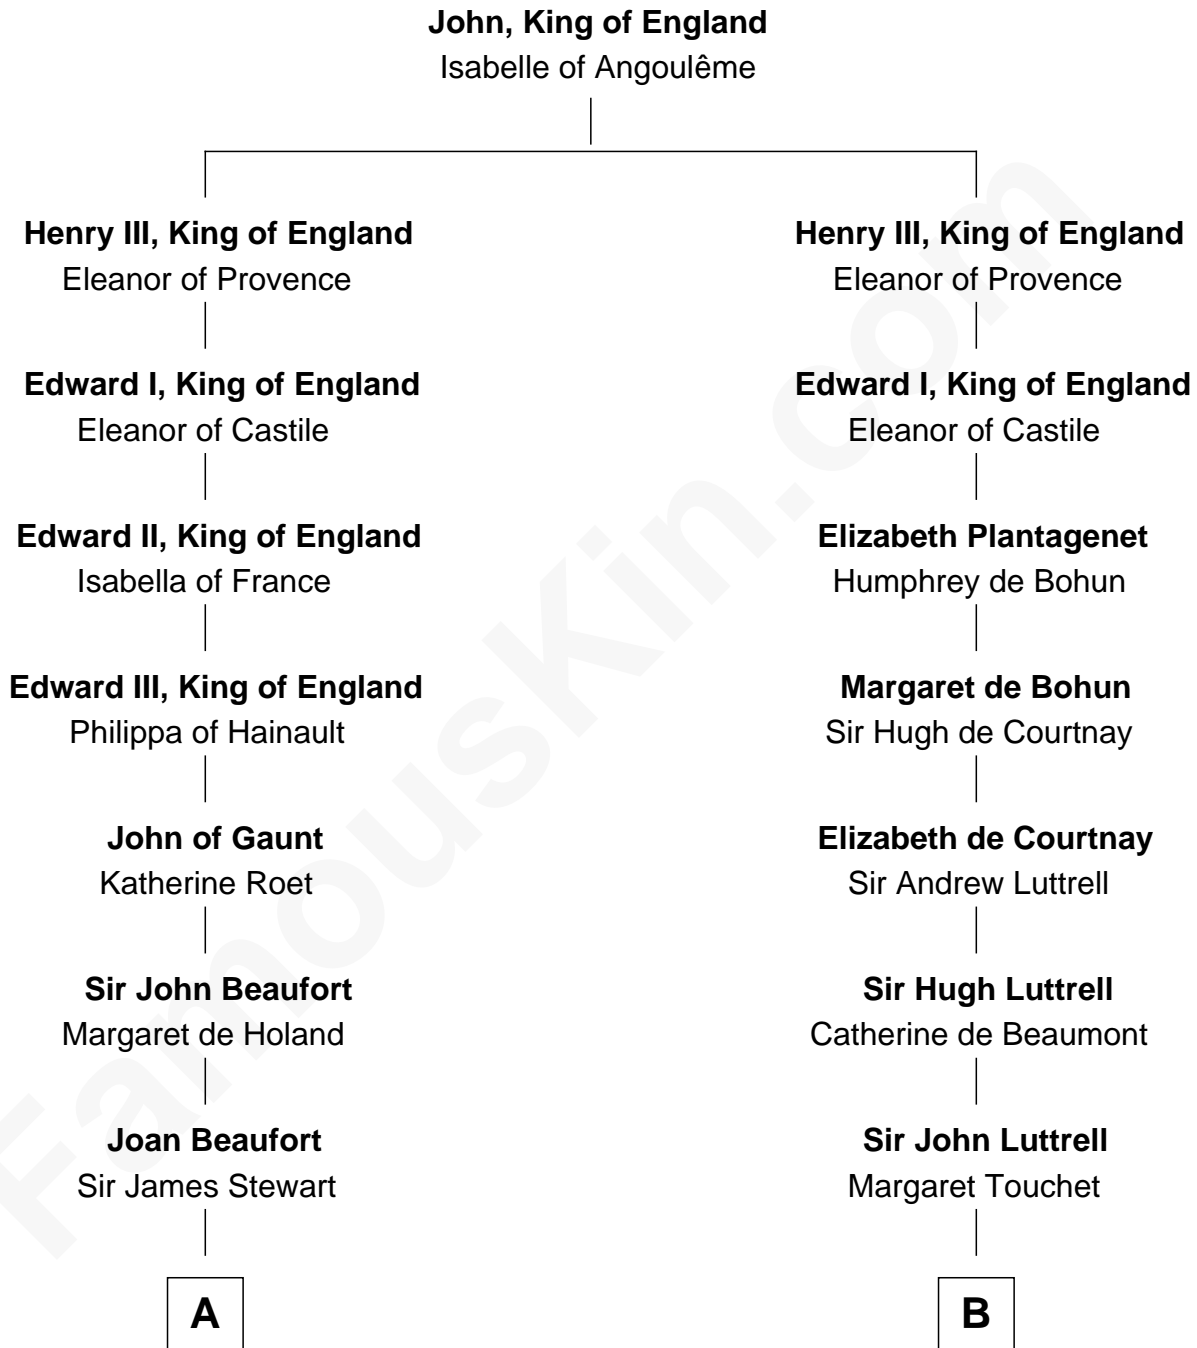

FamousKin.com

Relationship Chart of

Edith (Bolling) Wilson

First Lady of President Woodrow Wilson

18th cousin 2 times removed of

Ichabod Goodwin

27th Governor of New Hampshire

C

Catherine Payne
Archibald Bolling

Archibald Bolling
Anne E. Wigginton

William Holcombe Bolling
Sarah Spiers White

Edith (Bolling) Wilson
First Lady of Woodrow Wilson

D

Anna Thompson Gerrish
Samuel Goodwin

Ichabod Goodwin
27th Governor of New Hampshire