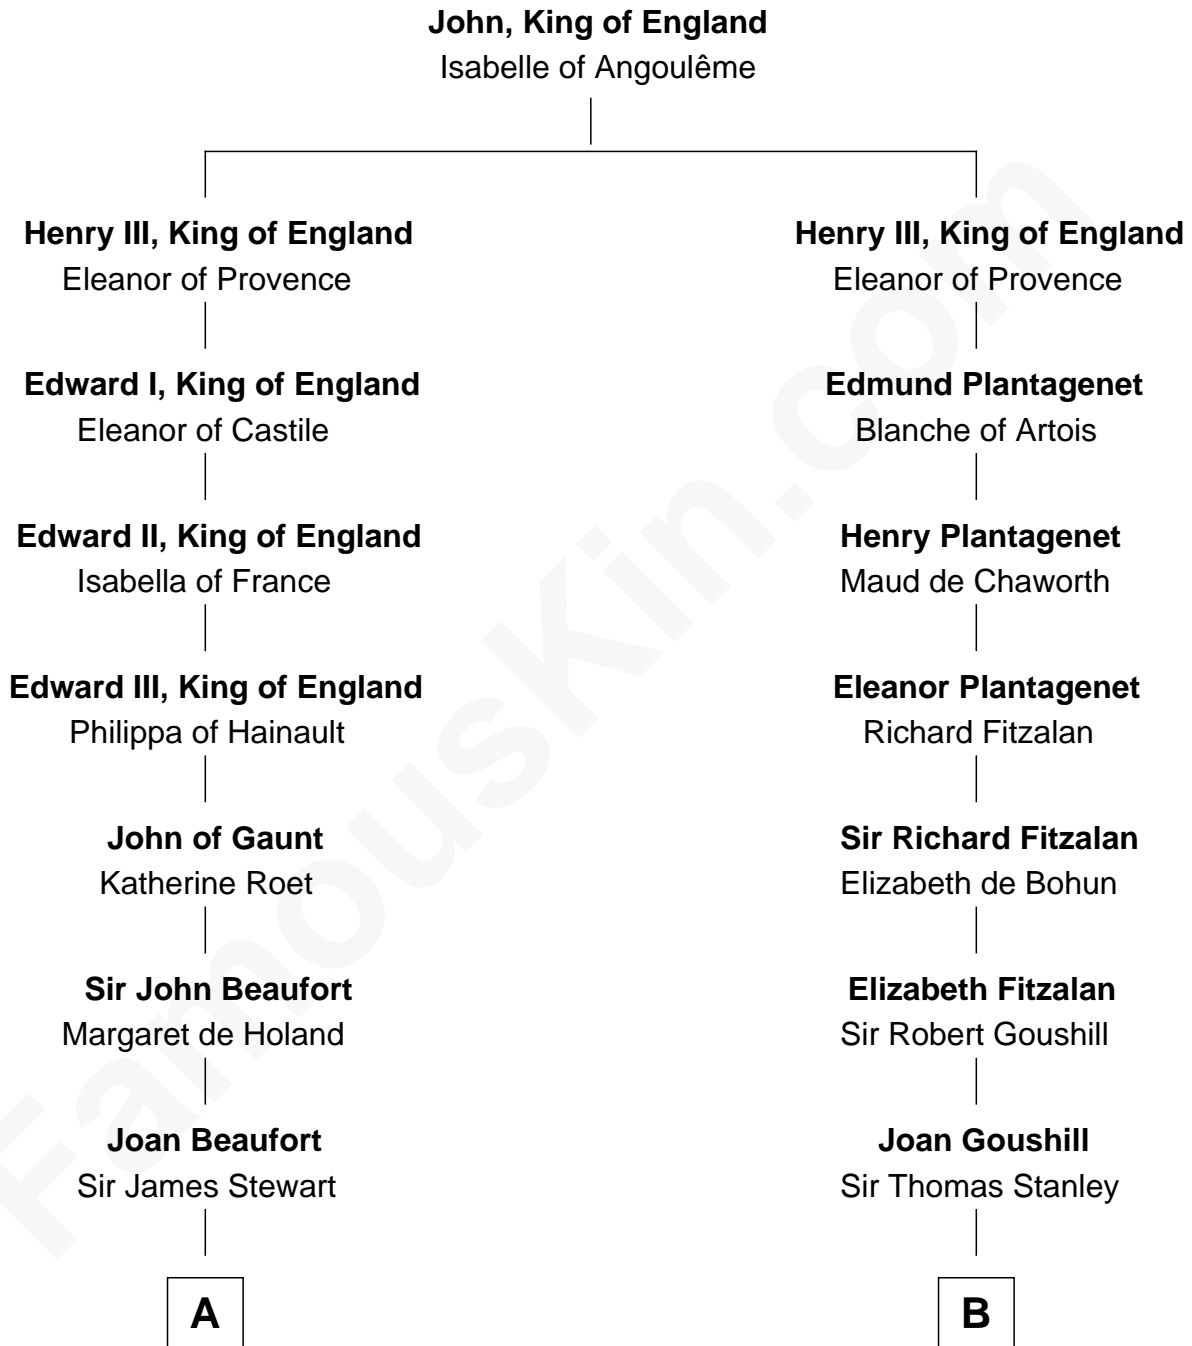

FamousKin.com

Relationship Chart of

Edith (Bolling) Wilson

First Lady of President Woodrow Wilson

16th cousin 4 times removed of

Richard Henry Lee

Signer of the Declaration of Independence

C

—
Catherine Payne

Archibald Bolling

—
Archibald Bolling

Anne E. Wigginton

—
William Holcombe Bolling

Sarah Spiers White

—
Edith (Bolling) Wilson

First Lady of Woodrow Wilson