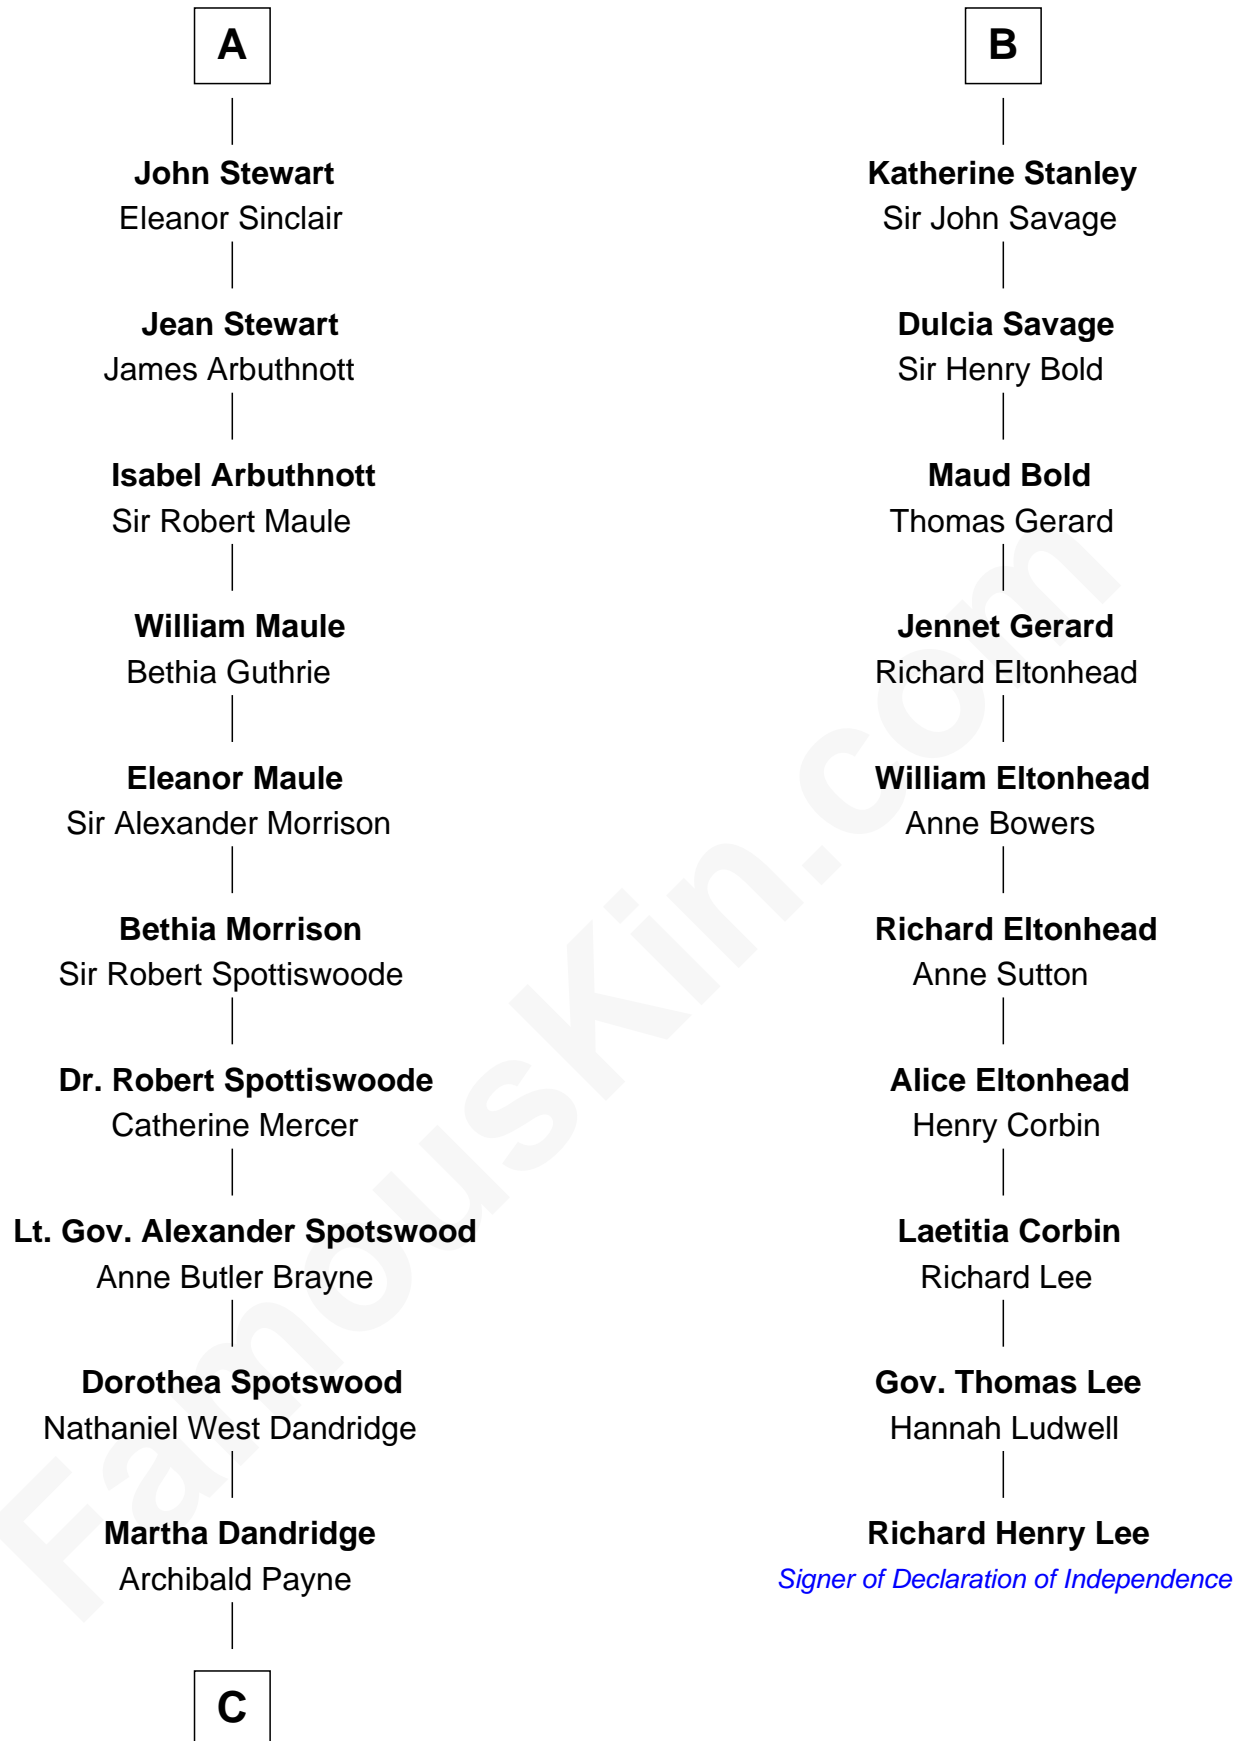

FamousKin.com

Relationship Chart of

Edith (Bolling) Wilson

First Lady of President Woodrow Wilson

16th cousin 4 times removed of

Richard Henry Lee

Signer of the Declaration of Independence

C

—
Catherine Payne

Archibald Bolling

—
Archibald Bolling

Anne E. Wigginton

—
William Holcombe Bolling

Sarah Spiers White

—
Edith (Bolling) Wilson

First Lady of Woodrow Wilson