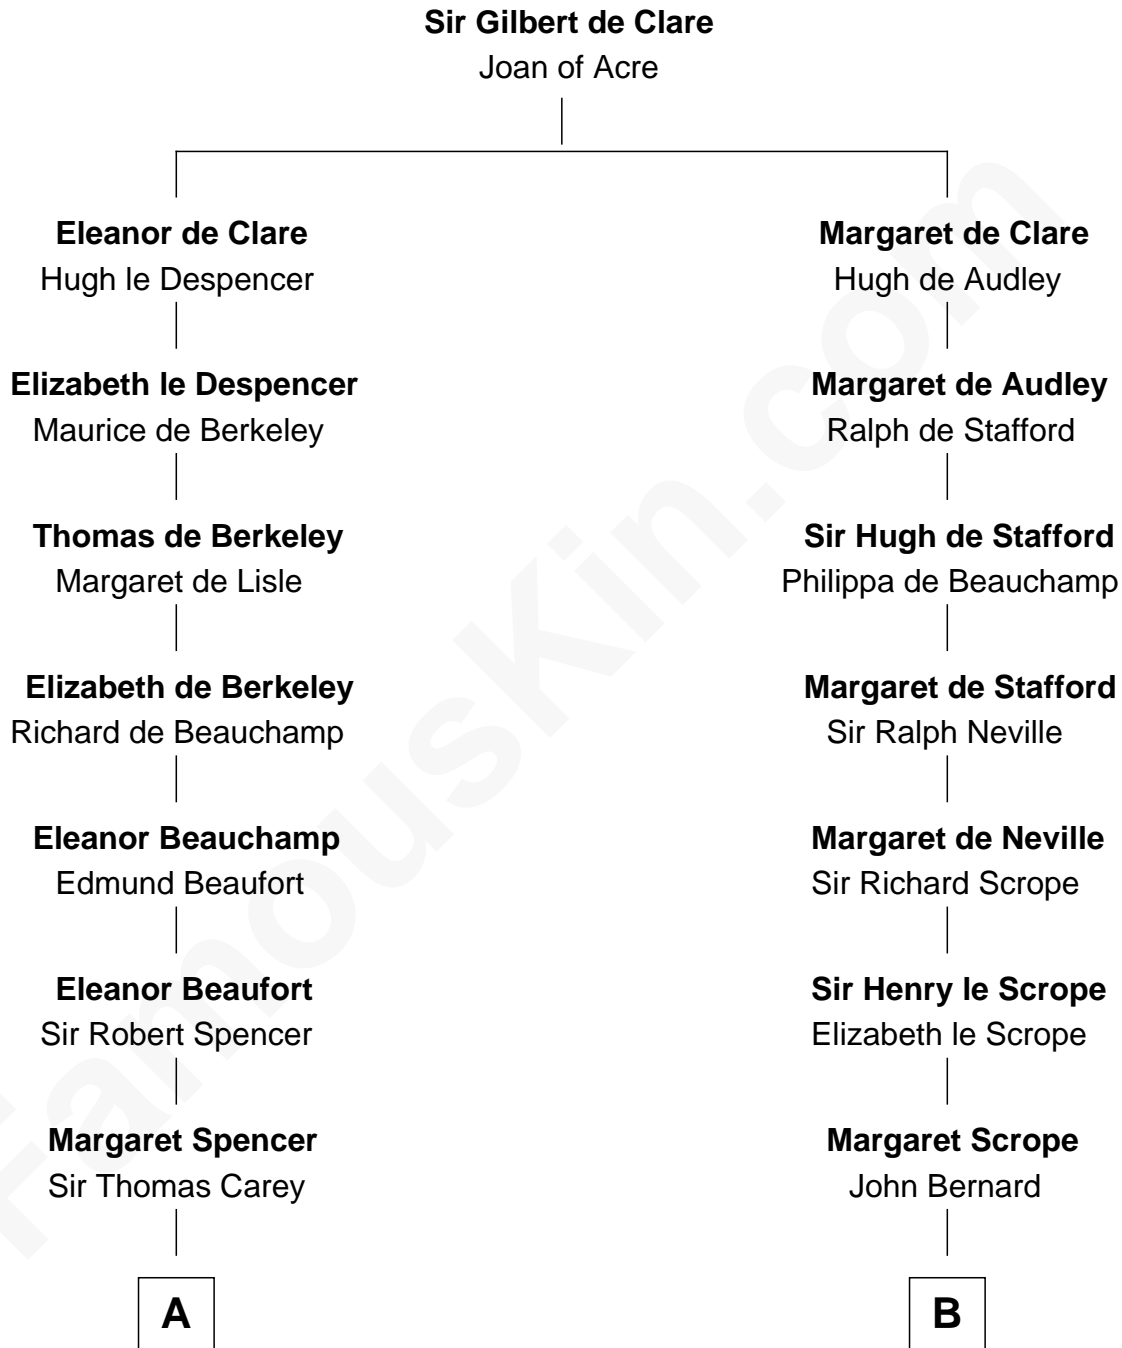

FamousKin.com

Relationship Chart of

Edith (Bolling) Wilson

First Lady of President Woodrow Wilson

15th cousin 4 times removed of

Richard Henry Lee

Signer of the Declaration of Independence

C

—
Archibald Bolling

Anne E. Wigginton

—
William Holcombe Bolling

Sarah Spiers White

—
Edith (Bolling) Wilson

First Lady of Woodrow Wilson

FamousKin.com