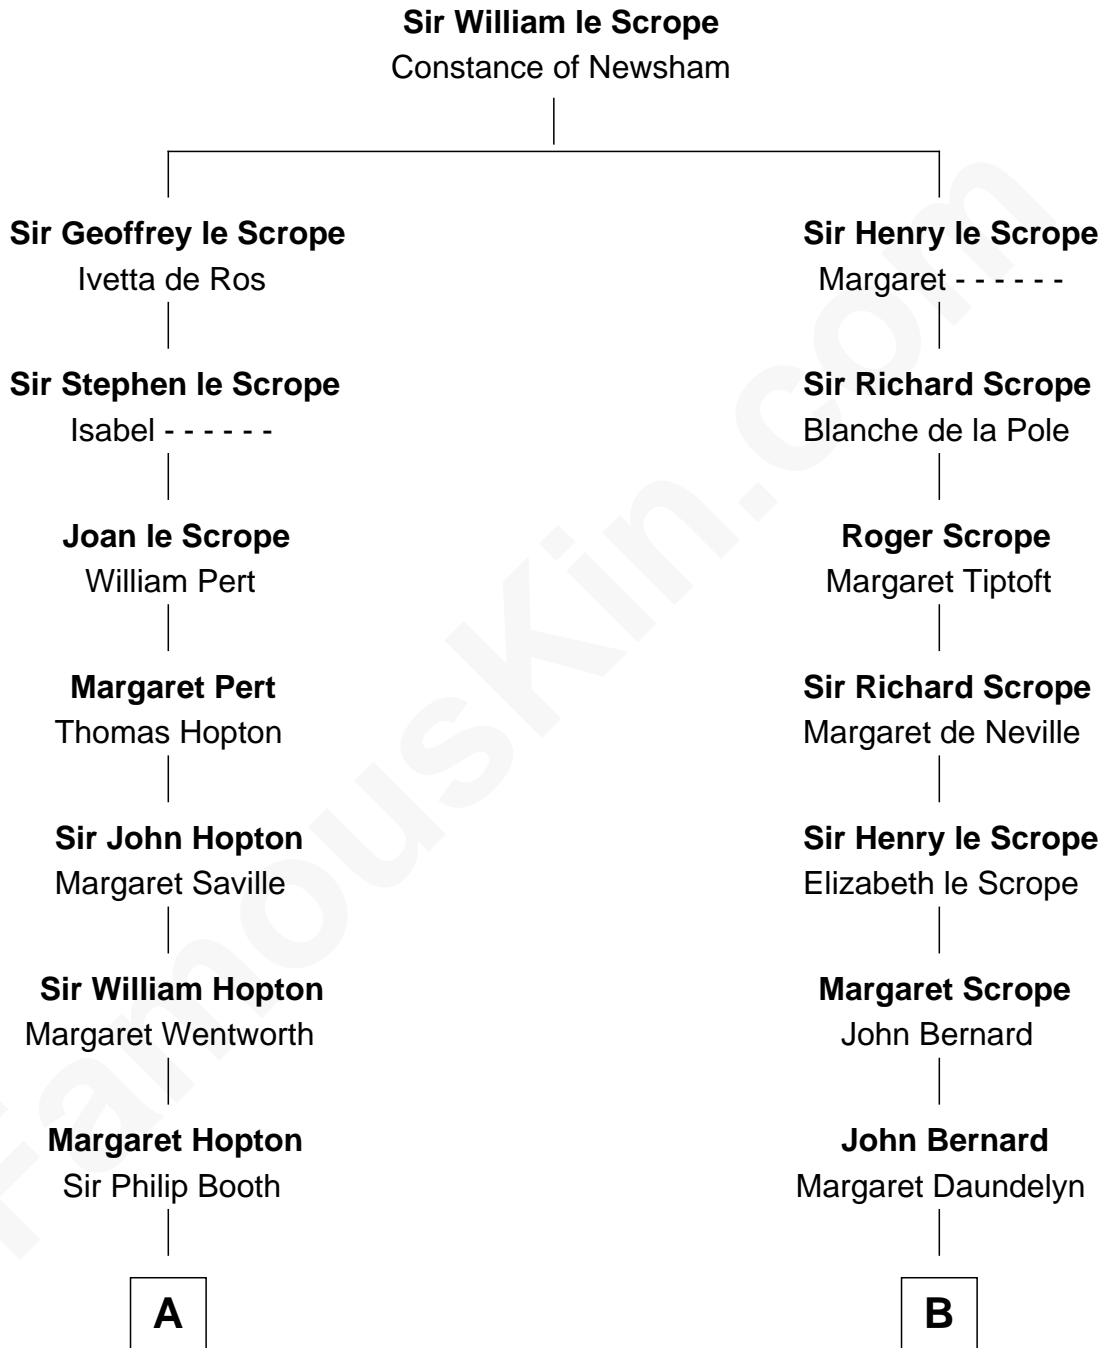

FamousKin.com

Relationship Chart of

Edith (Bolling) Wilson

First Lady of President Woodrow Wilson

14th cousin 6 times removed of

Richard Henry Lee

Signer of the Declaration of Independence