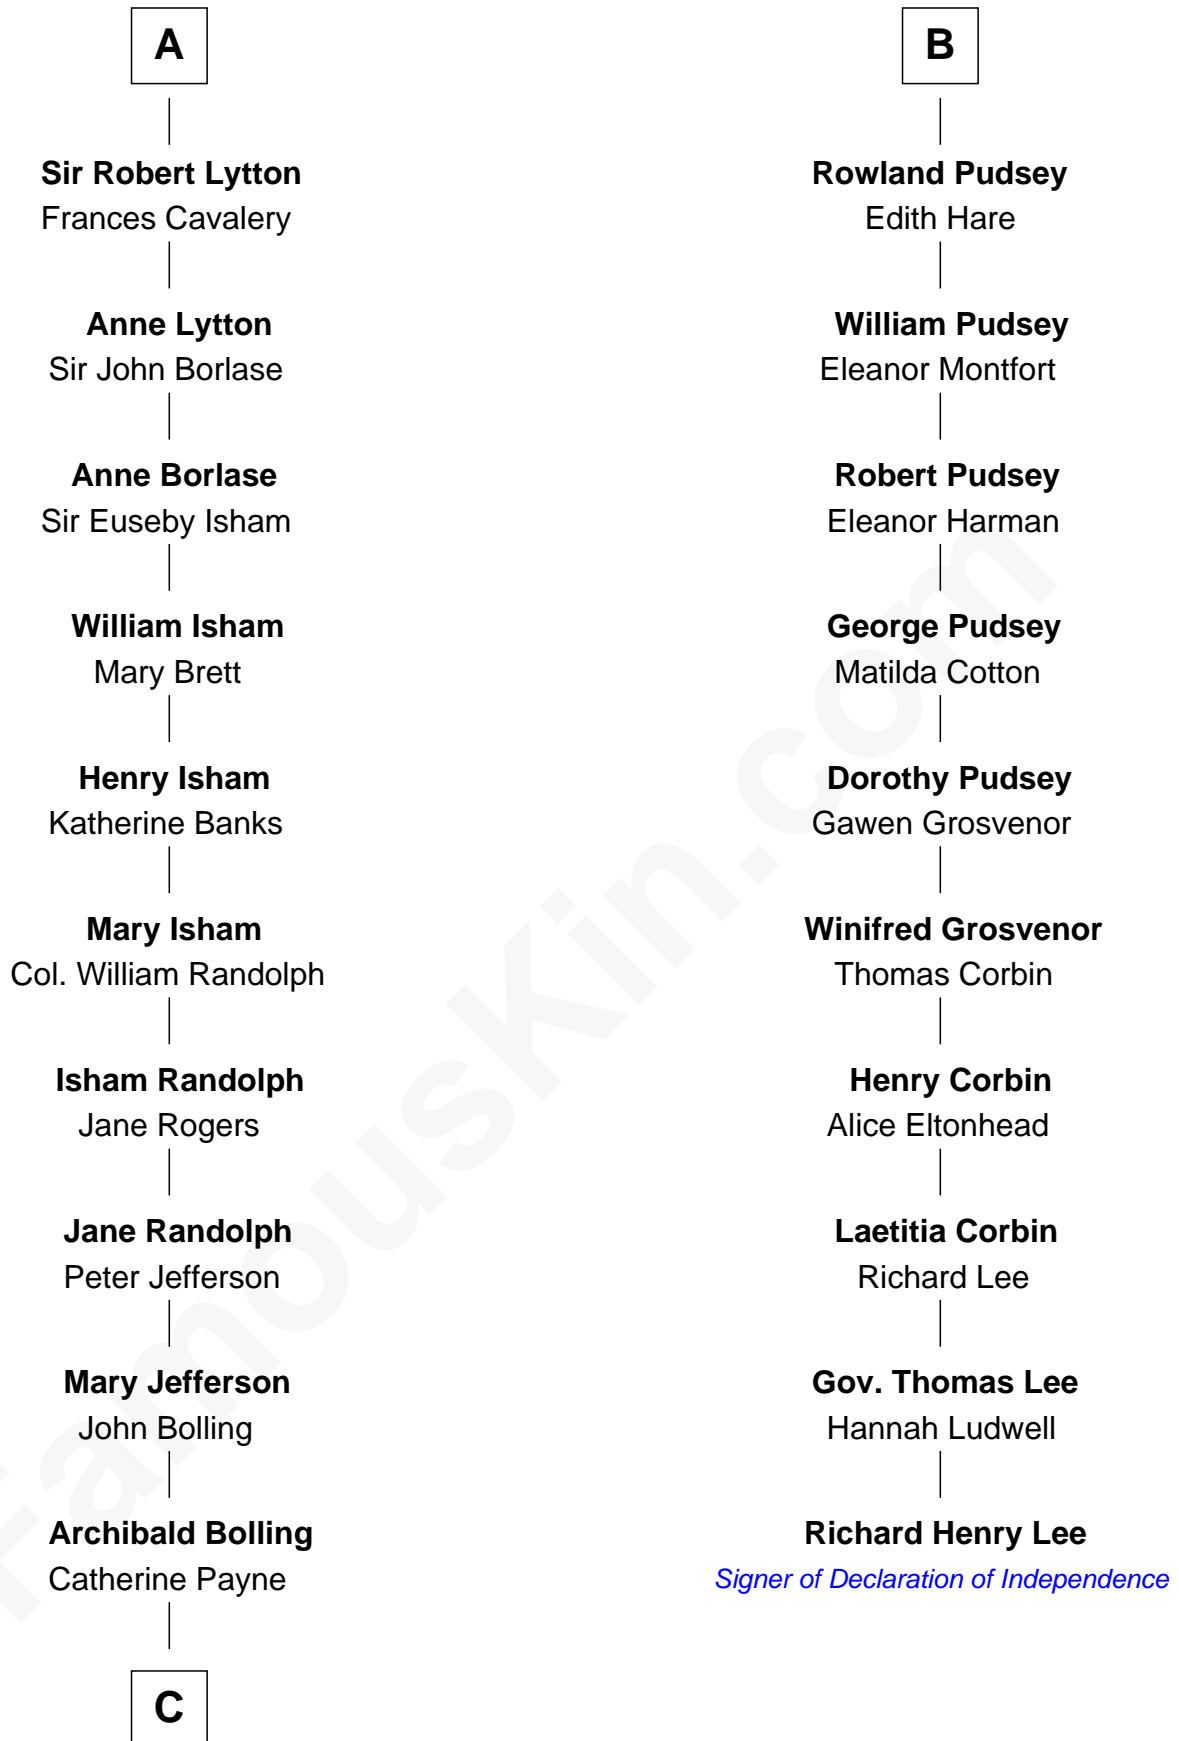

FamousKin.com

Relationship Chart of

Edith (Bolling) Wilson

First Lady of President Woodrow Wilson

16th cousin 3 times removed of

Richard Henry Lee

Signer of the Declaration of Independence

C

—
Archibald Bolling

Anne E. Wigginton

—
William Holcombe Bolling

Sarah Spiers White

—
Edith (Bolling) Wilson

First Lady of Woodrow Wilson

FamousKin.com