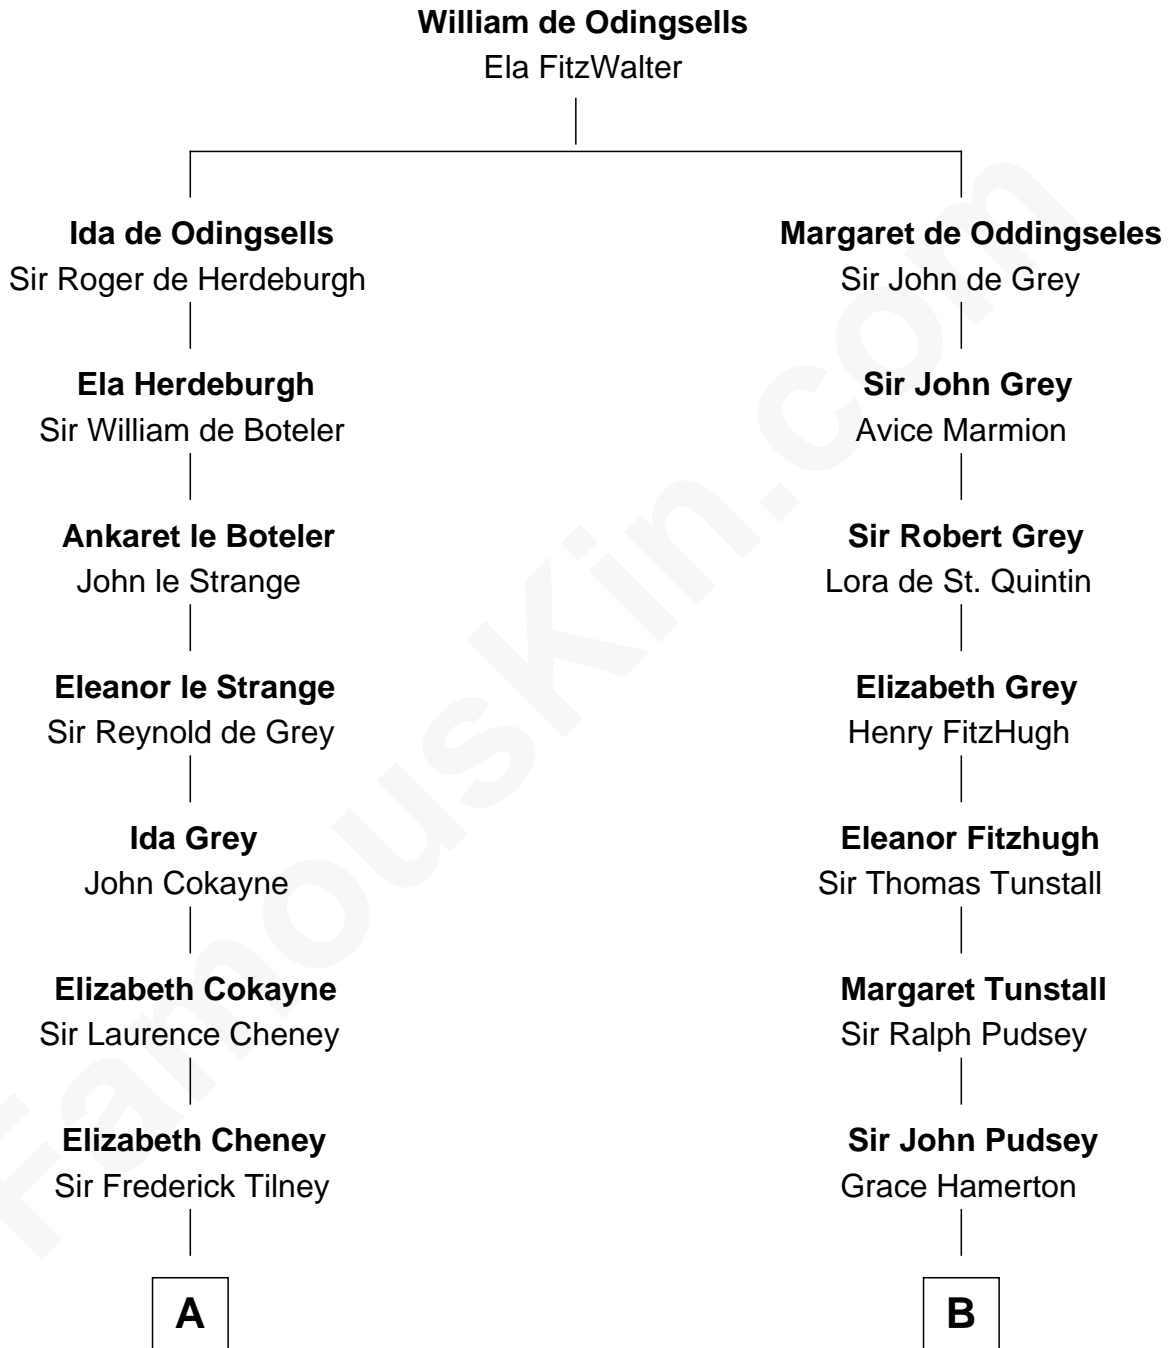

FamousKin.com

Relationship Chart of

Edith (Bolling) Wilson

First Lady of President Woodrow Wilson

17th cousin 4 times removed of

Richard Henry Lee

Signer of the Declaration of Independence

C

—
Martha Dandridge

Archibald Payne

—
Catherine Payne

Archibald Bolling

—
Archibald Bolling

Anne E. Wigginton

—
William Holcombe Bolling

Sarah Spiers White

—
Edith (Bolling) Wilson

First Lady of Woodrow Wilson