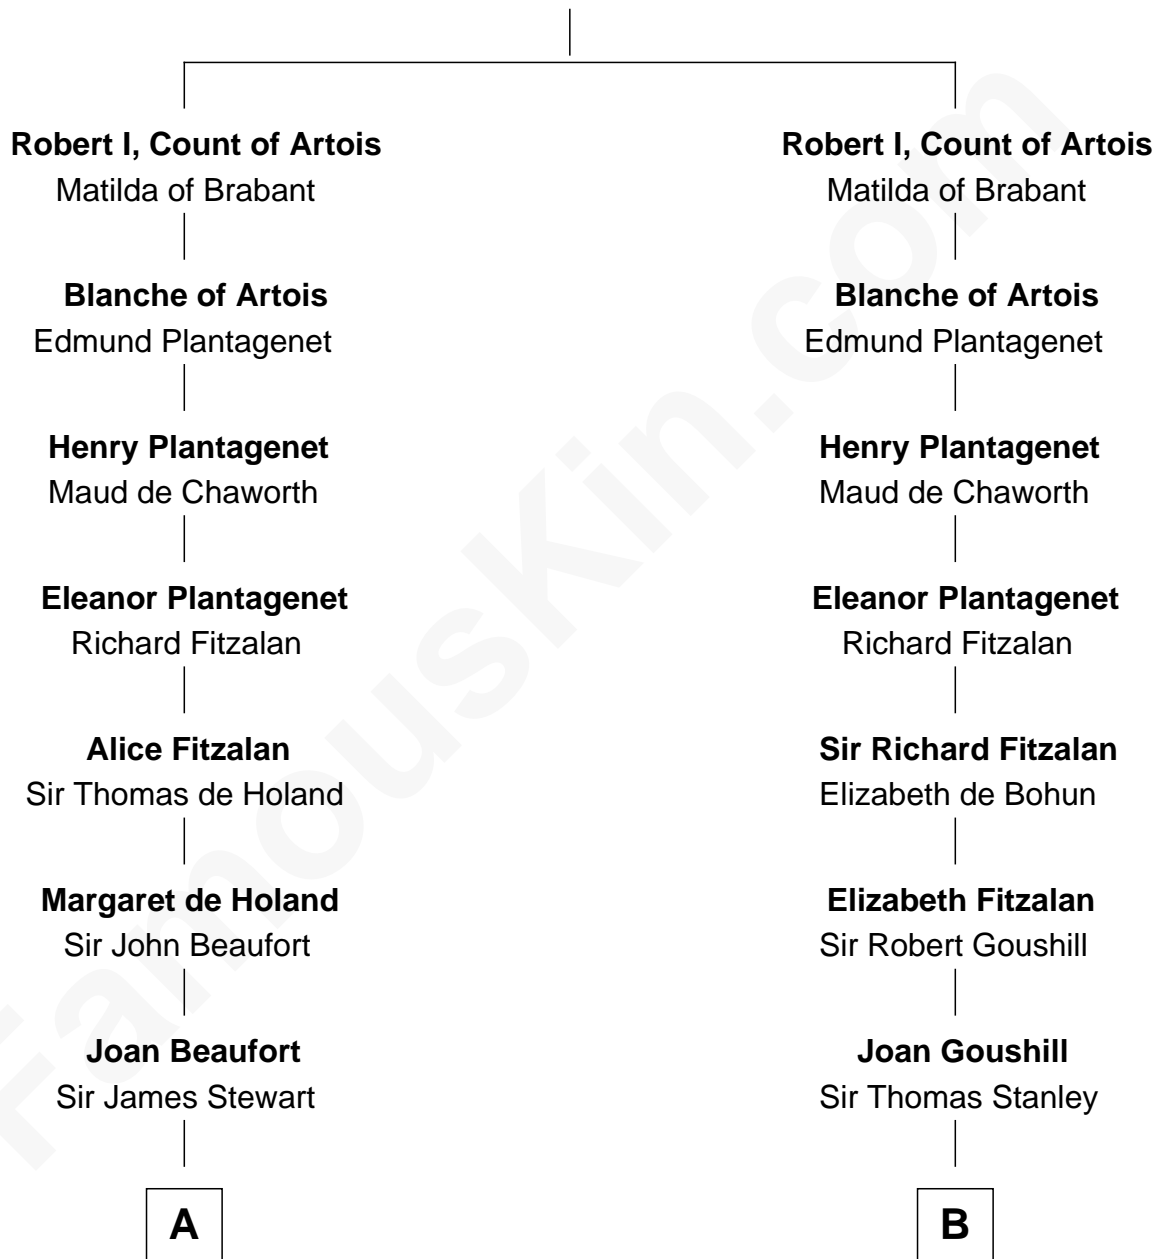

FamousKin.com

Relationship Chart of

Edith (Bolling) Wilson

First Lady of President Woodrow Wilson

16th cousin 4 times removed of

Richard Henry Lee

Signer of the Declaration of Independence

Louis VIII, King of France

Blanche of Castile

C

—
Catherine Payne

Archibald Bolling

—
Archibald Bolling

Anne E. Wigginton

—
William Holcombe Bolling

Sarah Spiers White

—
Edith (Bolling) Wilson

First Lady of Woodrow Wilson

FamousKin.com