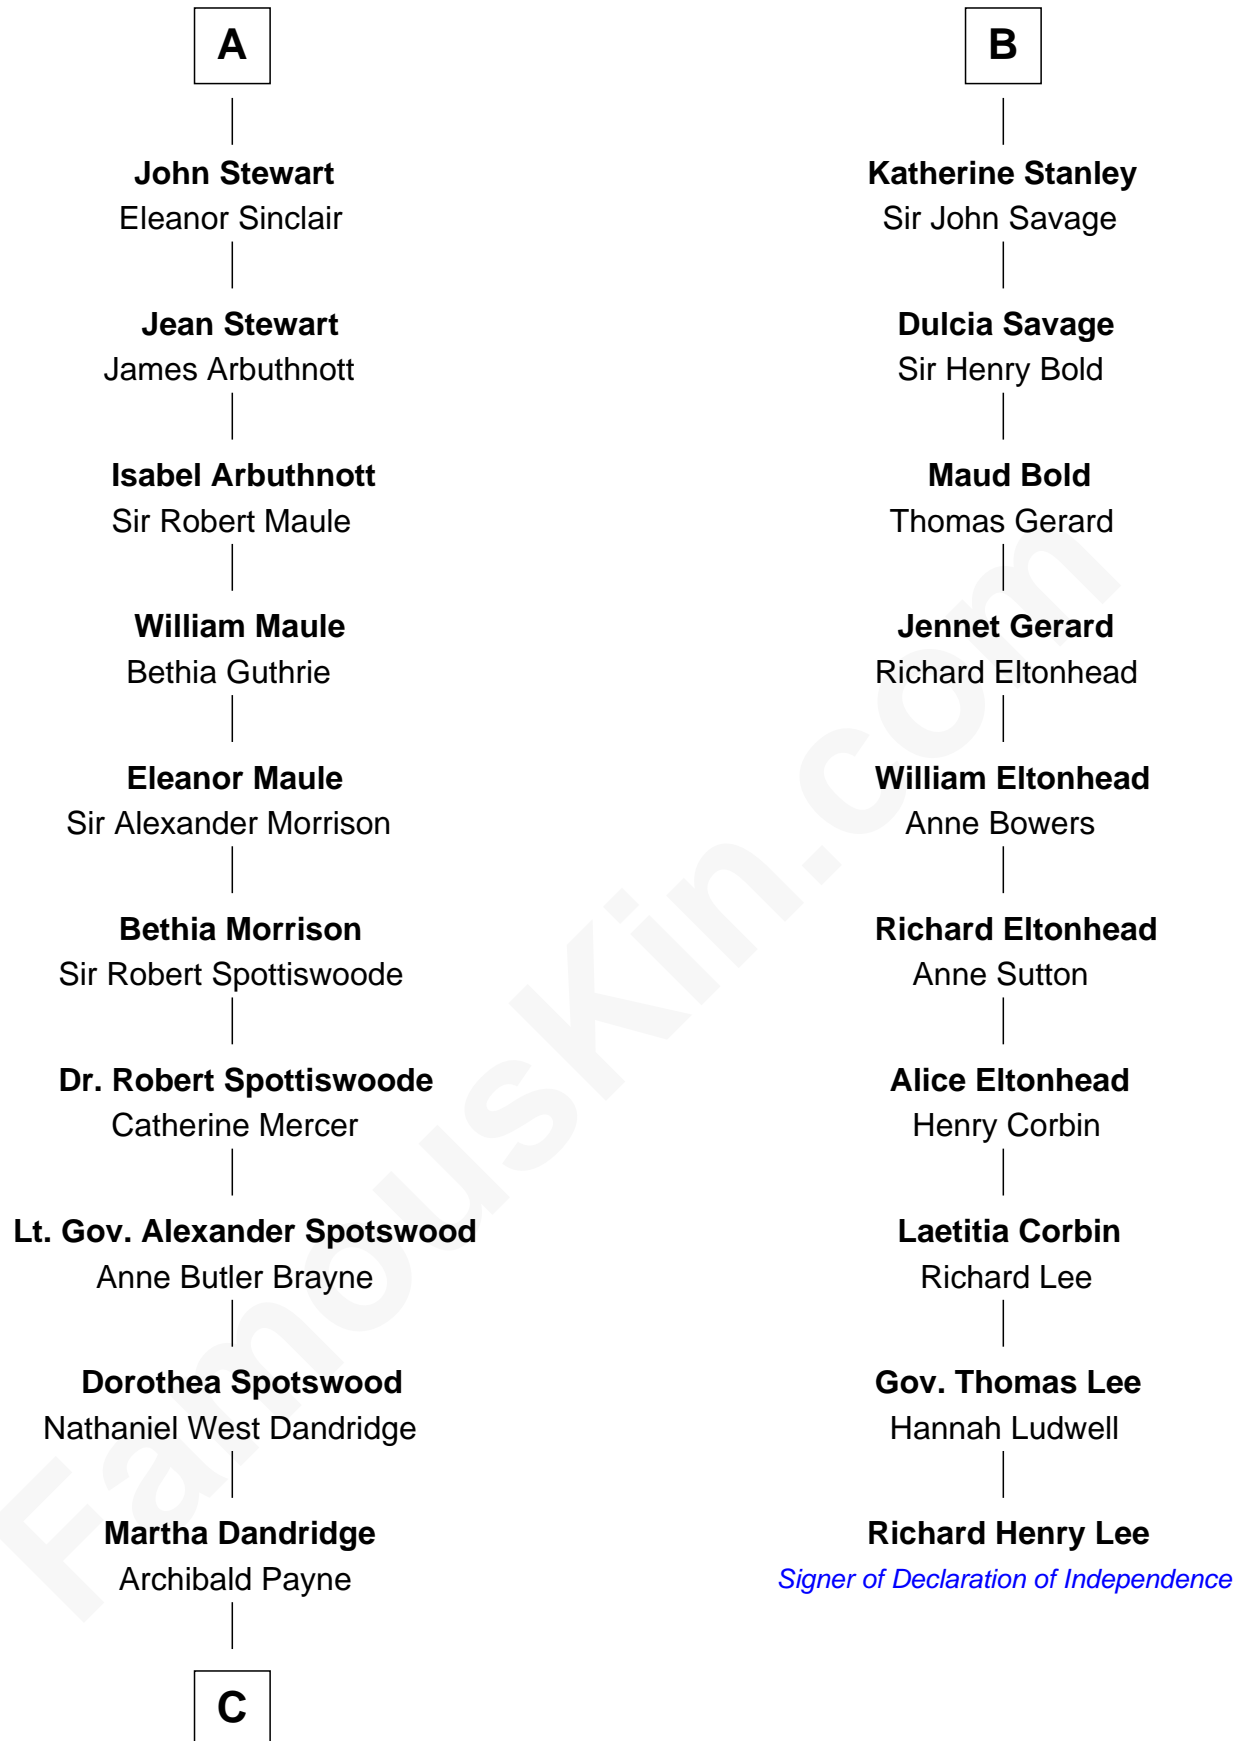

FamousKin.com

Relationship Chart of

Edith (Bolling) Wilson

First Lady of President Woodrow Wilson

16th cousin 4 times removed of

Richard Henry Lee

Signer of the Declaration of Independence

Louis VIII, King of France

Blanche of Castile

C

—
Catherine Payne

Archibald Bolling

—
Archibald Bolling

Anne E. Wigginton

—
William Holcombe Bolling

Sarah Spiers White

—
Edith (Bolling) Wilson

First Lady of Woodrow Wilson

FamousKin.com