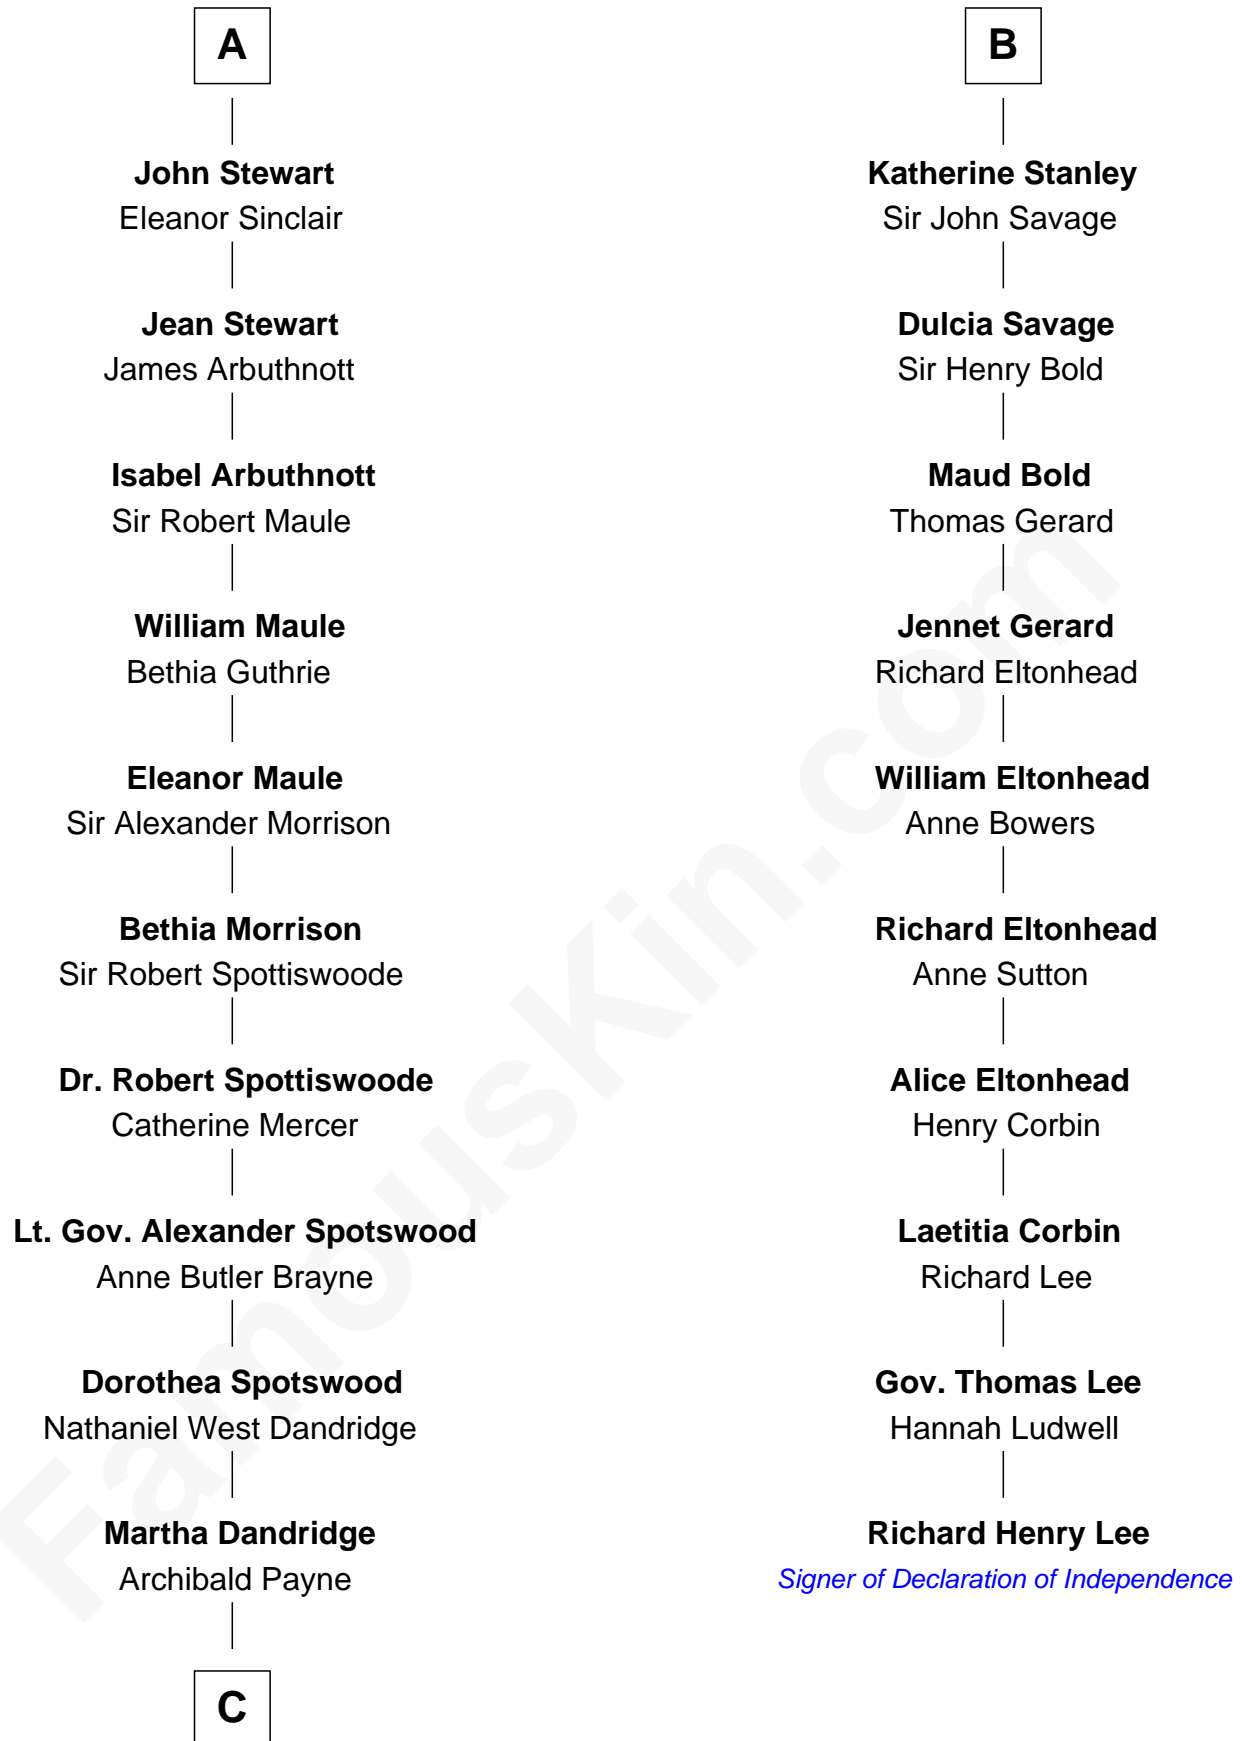

FamousKin.com

Relationship Chart of

Edith (Bolling) Wilson

First Lady of President Woodrow Wilson

16th cousin 4 times removed of

Richard Henry Lee

Signer of the Declaration of Independence

Ramon Berenguer IV of Provence

Beatrice of Savoy

C

—
Catherine Payne

Archibald Bolling

—
Archibald Bolling

Anne E. Wigginton

—
William Holcombe Bolling

Sarah Spiers White

—
Edith (Bolling) Wilson

First Lady of Woodrow Wilson

FamousKin.com