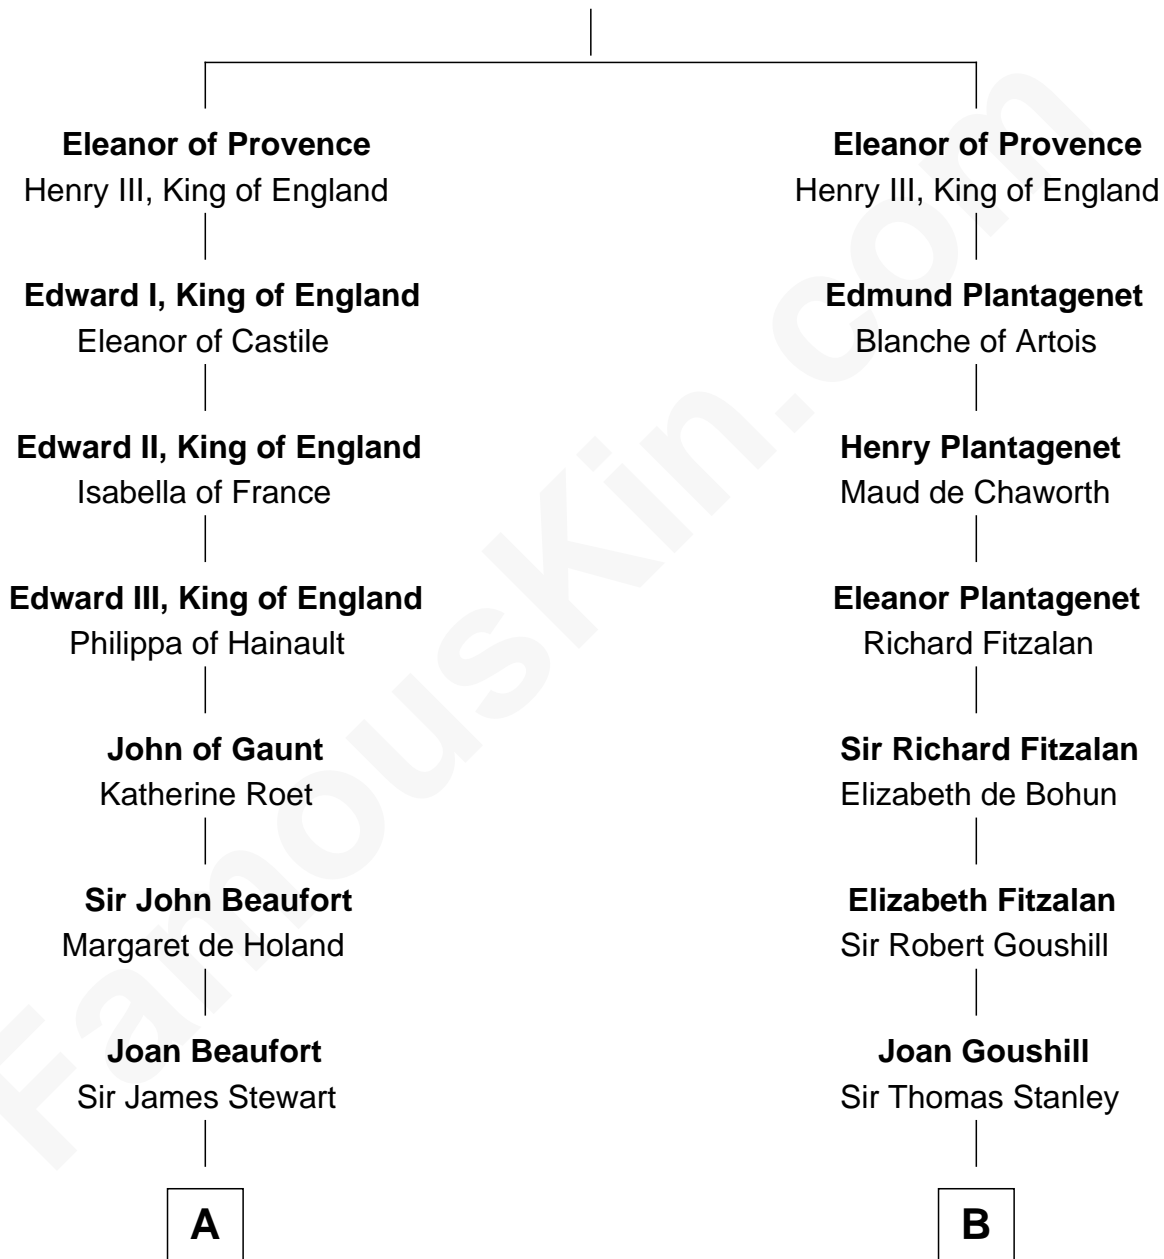

FamousKin.com

Relationship Chart of

Edith (Bolling) Wilson

First Lady of President Woodrow Wilson

16th cousin 4 times removed of

Richard Henry Lee

Signer of the Declaration of Independence

Ramon Berenguer IV of Provence

Beatrice of Savoy

C

—
Catherine Payne

Archibald Bolling

—
Archibald Bolling

Anne E. Wigginton

—
William Holcombe Bolling

Sarah Spiers White

—
Edith (Bolling) Wilson

First Lady of Woodrow Wilson

FamousKin.com