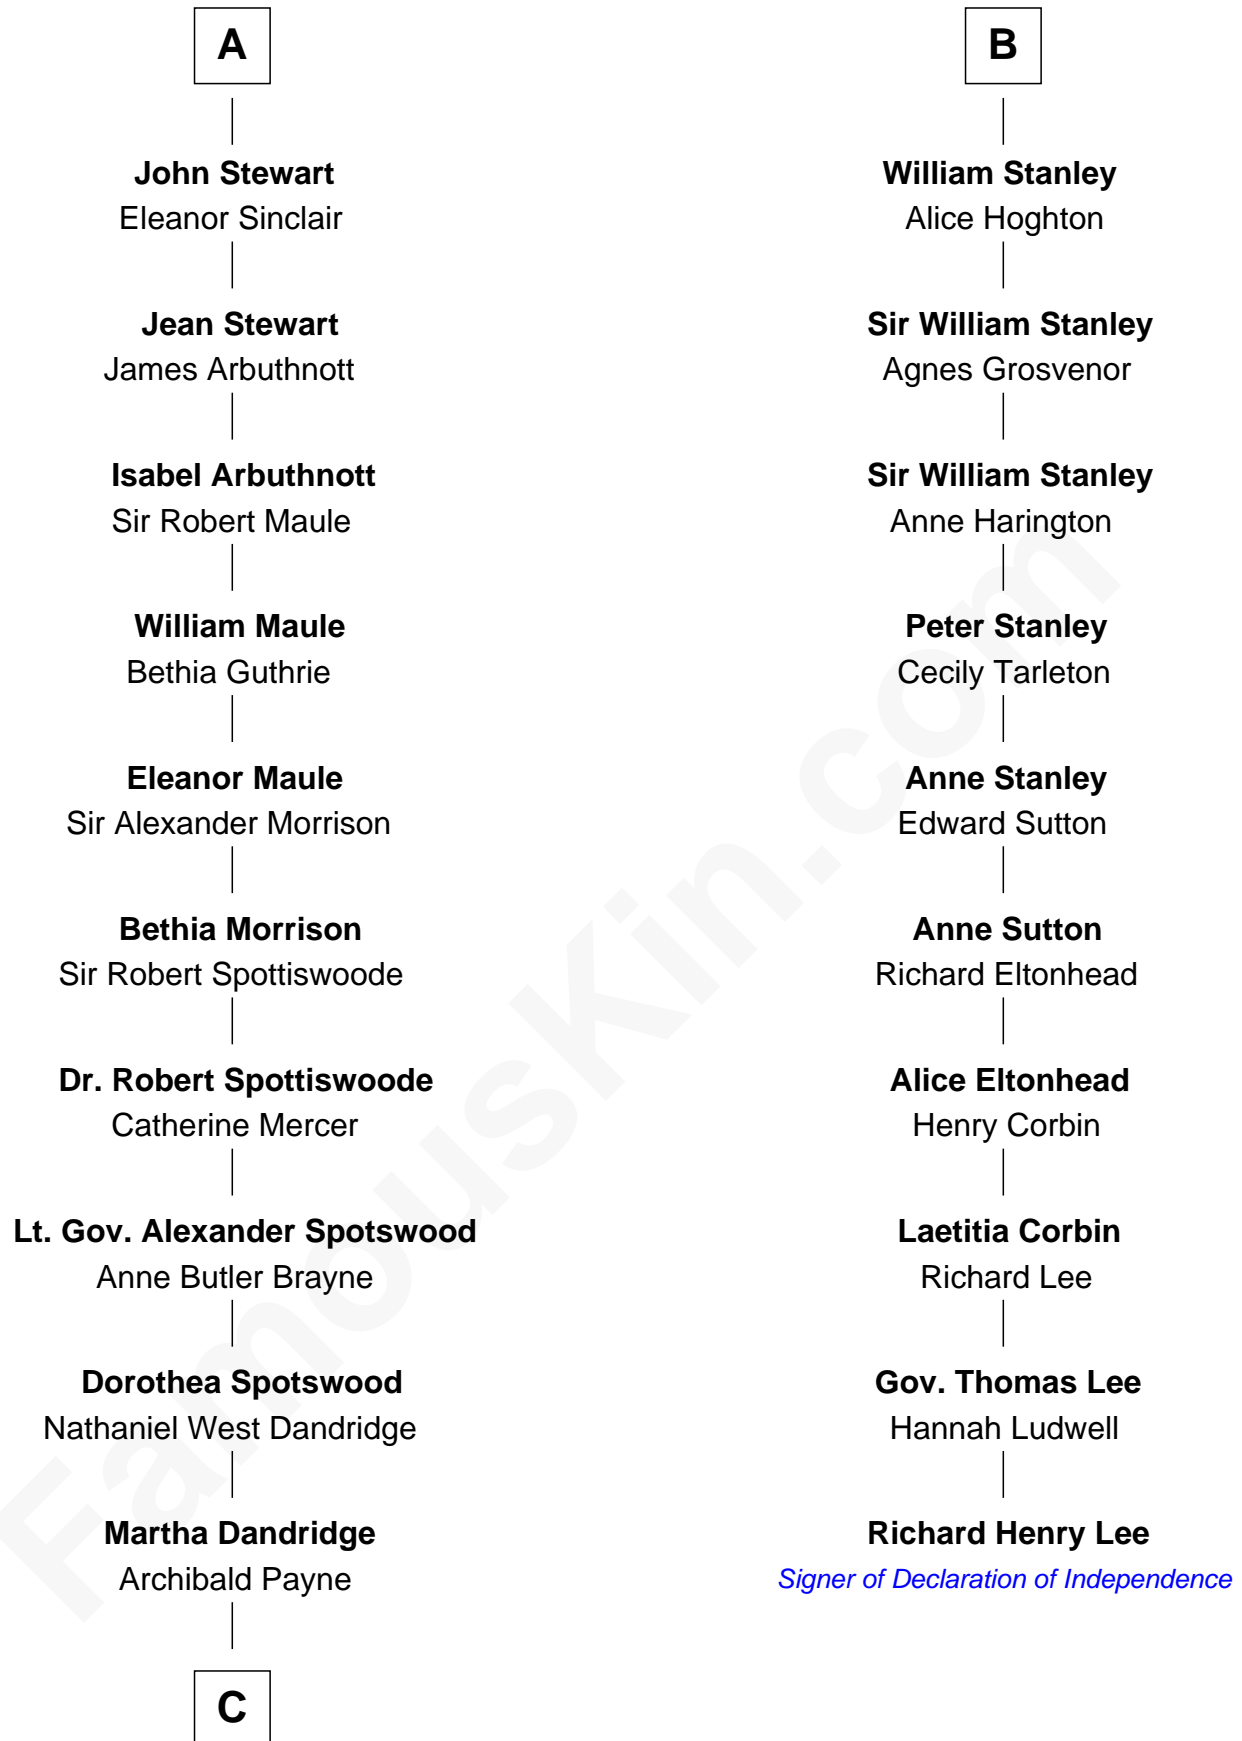

FamousKin.com

Relationship Chart of

Edith (Bolling) Wilson

First Lady of President Woodrow Wilson

16th cousin 4 times removed of

Richard Henry Lee

Signer of the Declaration of Independence

Stephen Longespee
Emmeline de Ridelisford

C

—
Catherine Payne

Archibald Bolling

—
Archibald Bolling

Anne E. Wigginton

—
William Holcombe Bolling

Sarah Spiers White

—
Edith (Bolling) Wilson

First Lady of Woodrow Wilson

FamousKin.com