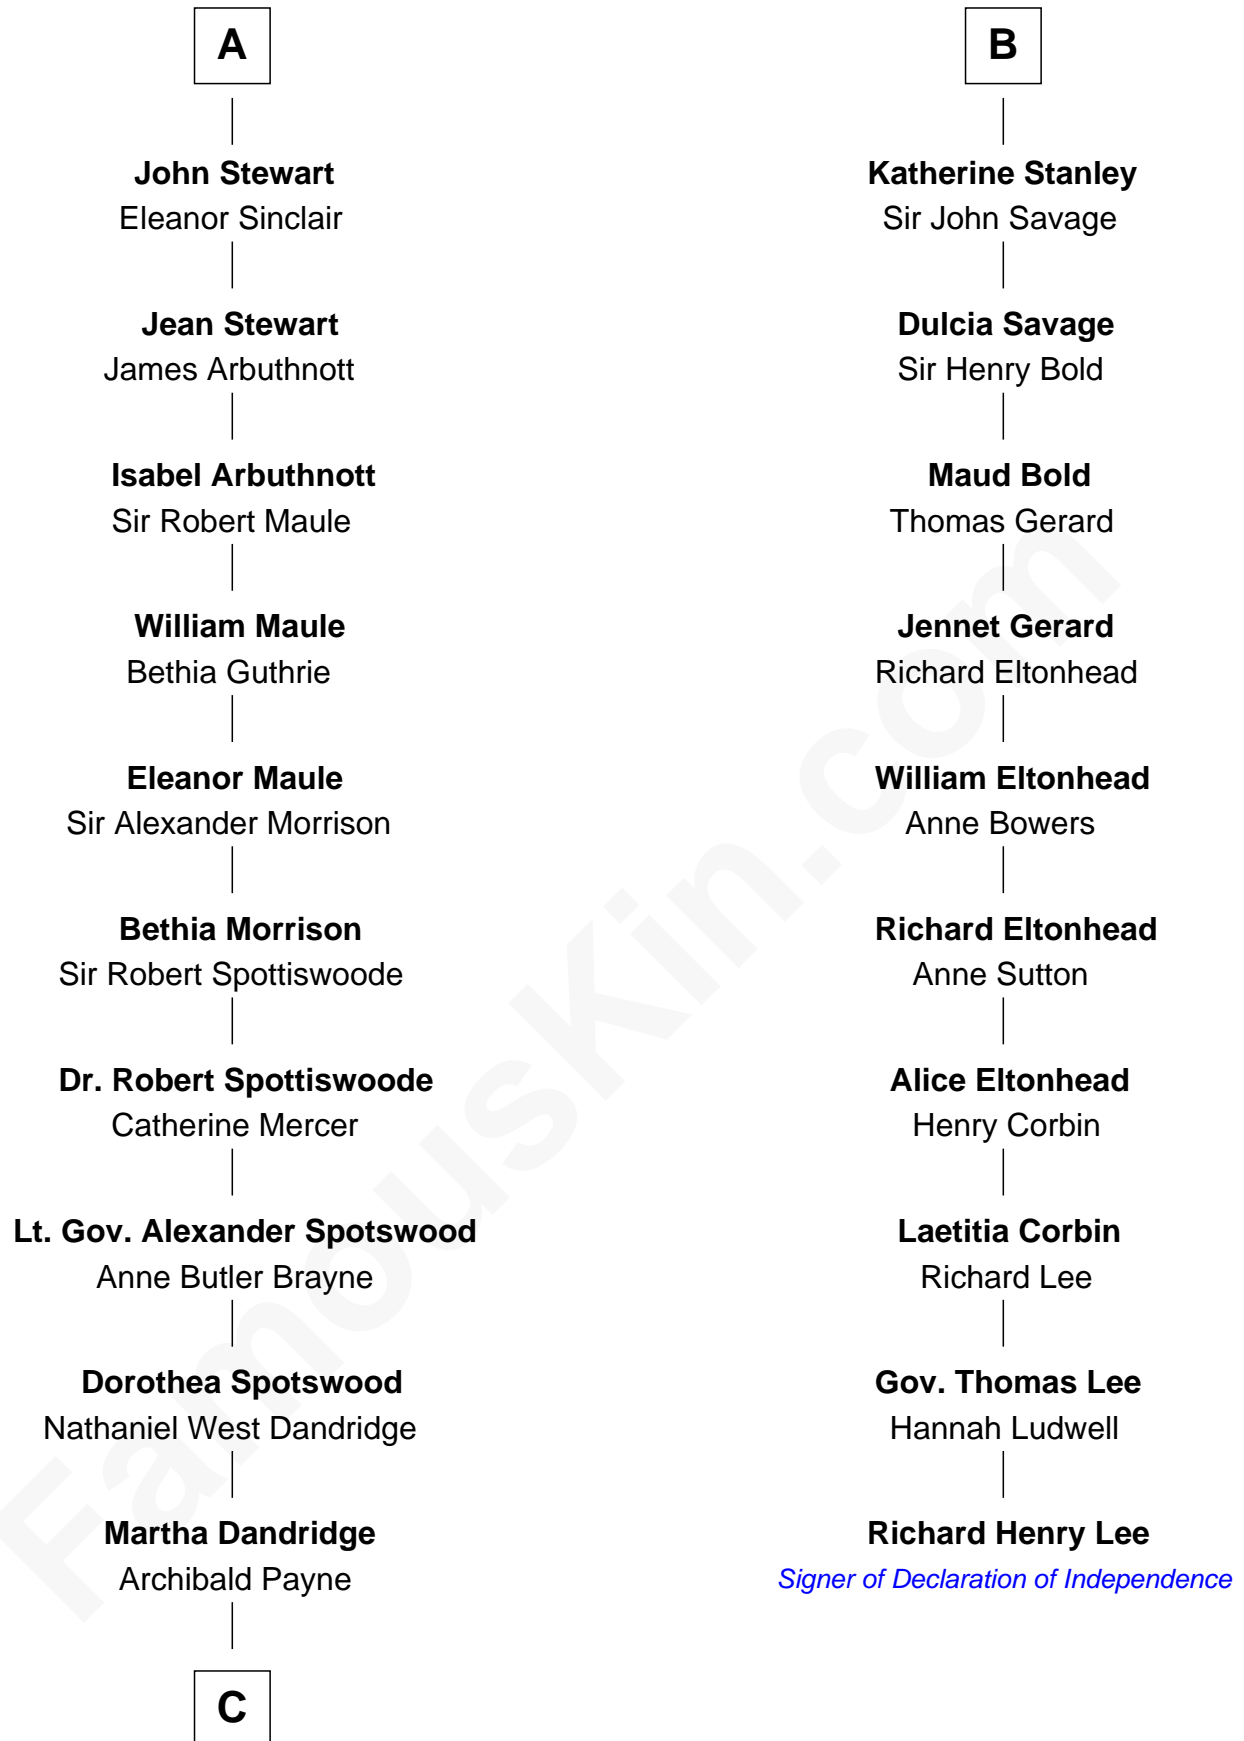

FamousKin.com

Relationship Chart of

Edith (Bolling) Wilson

First Lady of President Woodrow Wilson

16th cousin 4 times removed of

Richard Henry Lee

Signer of the Declaration of Independence

Sir Roger de Mortimer

Maud de Brewes

C

—
Catherine Payne

Archibald Bolling

—
Archibald Bolling

Anne E. Wigginton

—
William Holcombe Bolling

Sarah Spiers White

—
Edith (Bolling) Wilson

First Lady of Woodrow Wilson

FamousKin.com