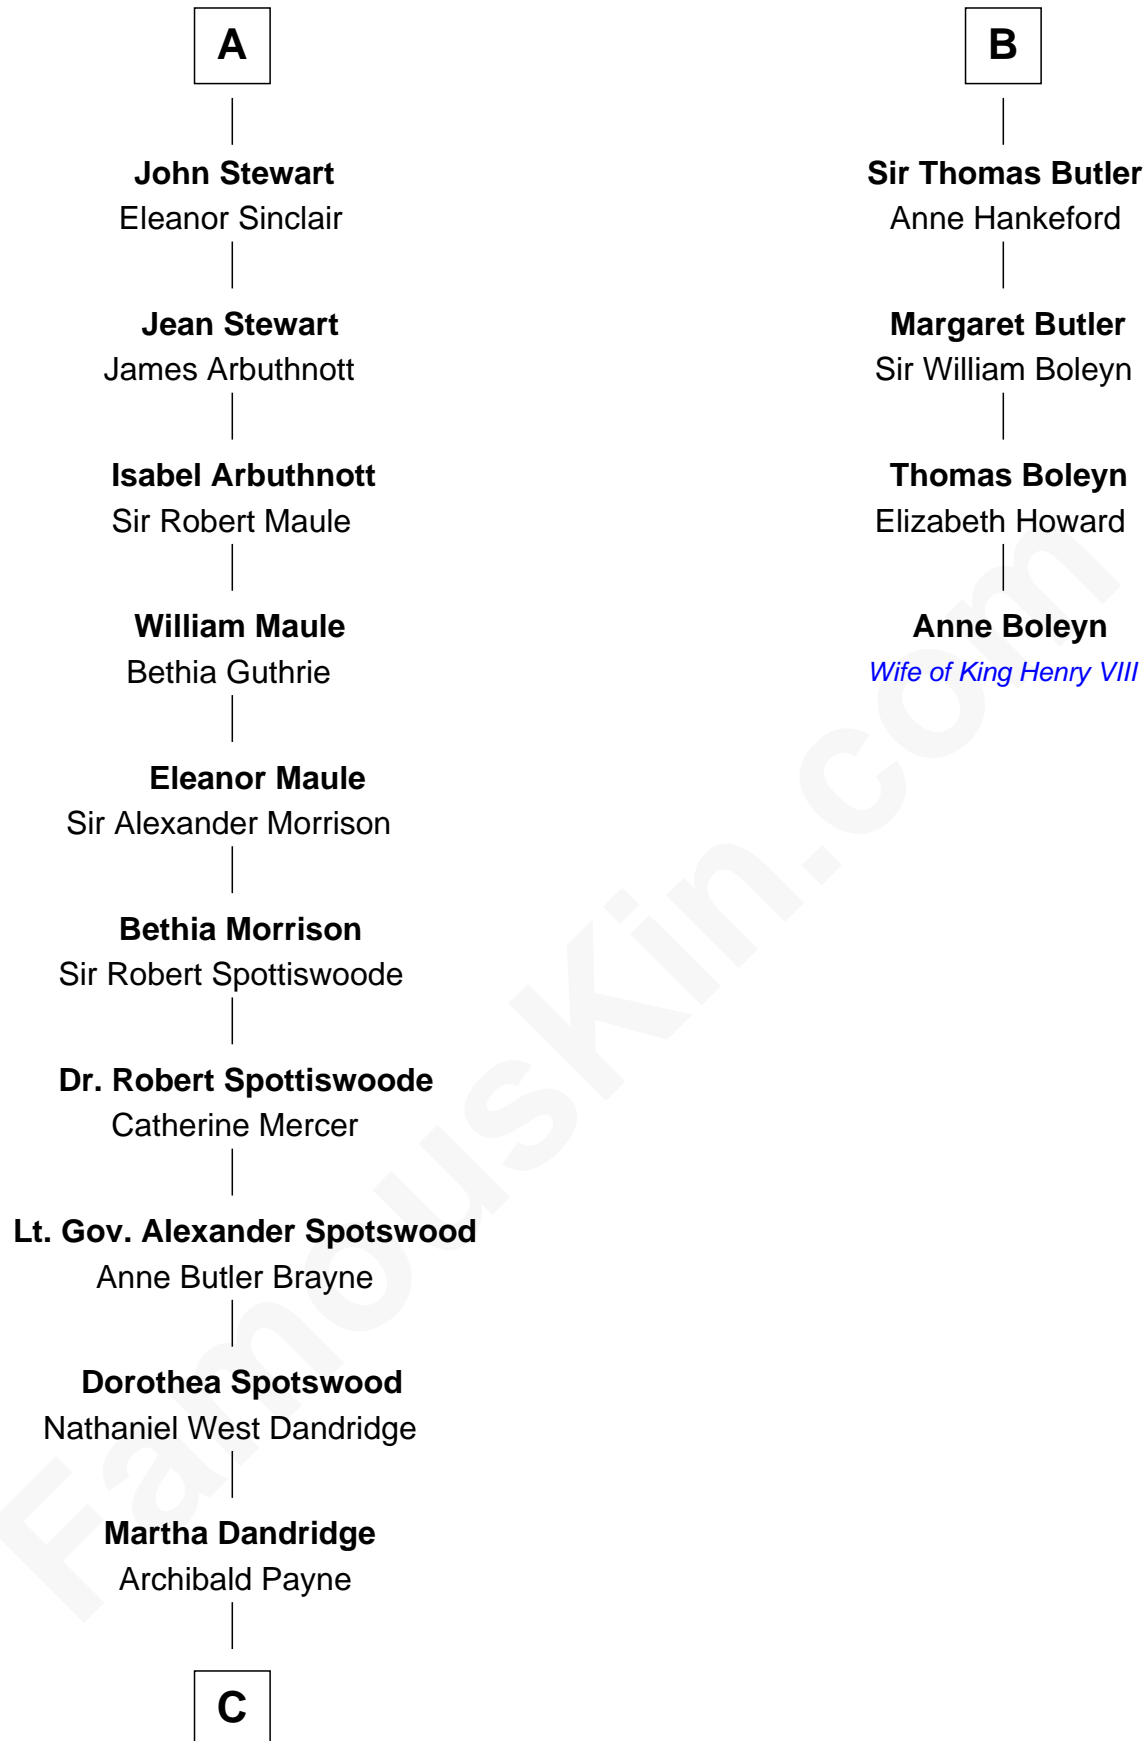

FamousKin.com

Relationship Chart of

Edith (Bolling) Wilson

First Lady of President Woodrow Wilson

10th cousin 10 times removed of

Anne Boleyn

2nd Wife of King Henry VIII

Henry II, Duke of Brabant
Marie of Hohenstaufen

Matilda of Brabant
Robert I, Count of Artois

Blanche of Artois
Edmund Plantagenet

Henry Plantagenet
Maud de Chaworth

Eleanor Plantagenet
Richard Fitzalan

Alice Fitzalan
Sir Thomas de Holand

Margaret de Holand
Sir John Beaufort

Joan Beaufort
Sir James Stewart

A

Matilda of Brabant
Robert I, Count of Artois

Blanche of Artois
Edmund Plantagenet

Henry Plantagenet
Maud de Chaworth

Eleanor Plantagenet
Richard Fitzalan

Sir Richard Fitzalan
Elizabeth de Bohun

Joan Fitzalan
Sir William Beauchamp

Joan Beauchamp
James Butler

B

C

—
Catherine Payne

Archibald Bolling

—
Archibald Bolling

Anne E. Wigginton