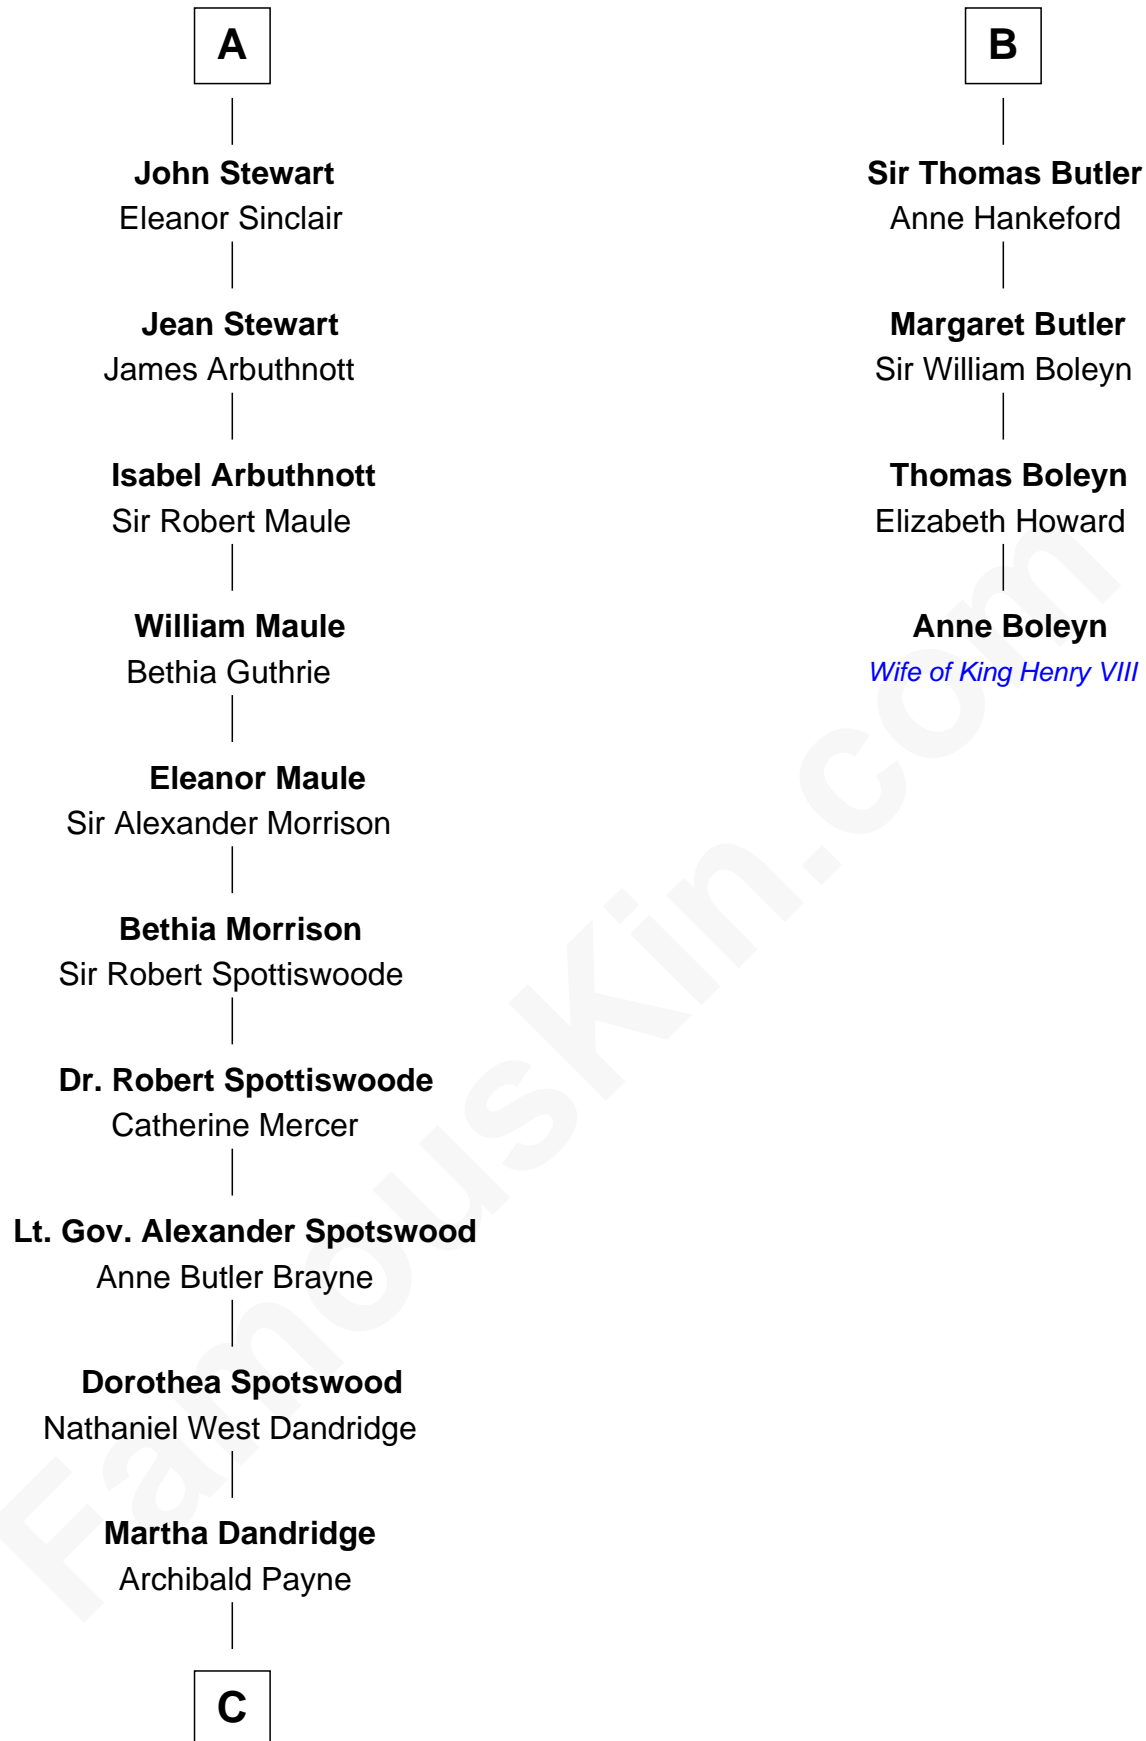

FamousKin.com

Relationship Chart of

Edith (Bolling) Wilson

First Lady of President Woodrow Wilson

10th cousin 10 times removed of

Anne Boleyn

2nd Wife of King Henry VIII

Louis VIII, King of France

Blanche of Castile

C

—
Catherine Payne

Archibald Bolling

—
Archibald Bolling

Anne E. Wigginton

—
William Holcombe Bolling

Sarah Spiers White

—
Edith (Bolling) Wilson

First Lady of Woodrow Wilson

FamousKin.com