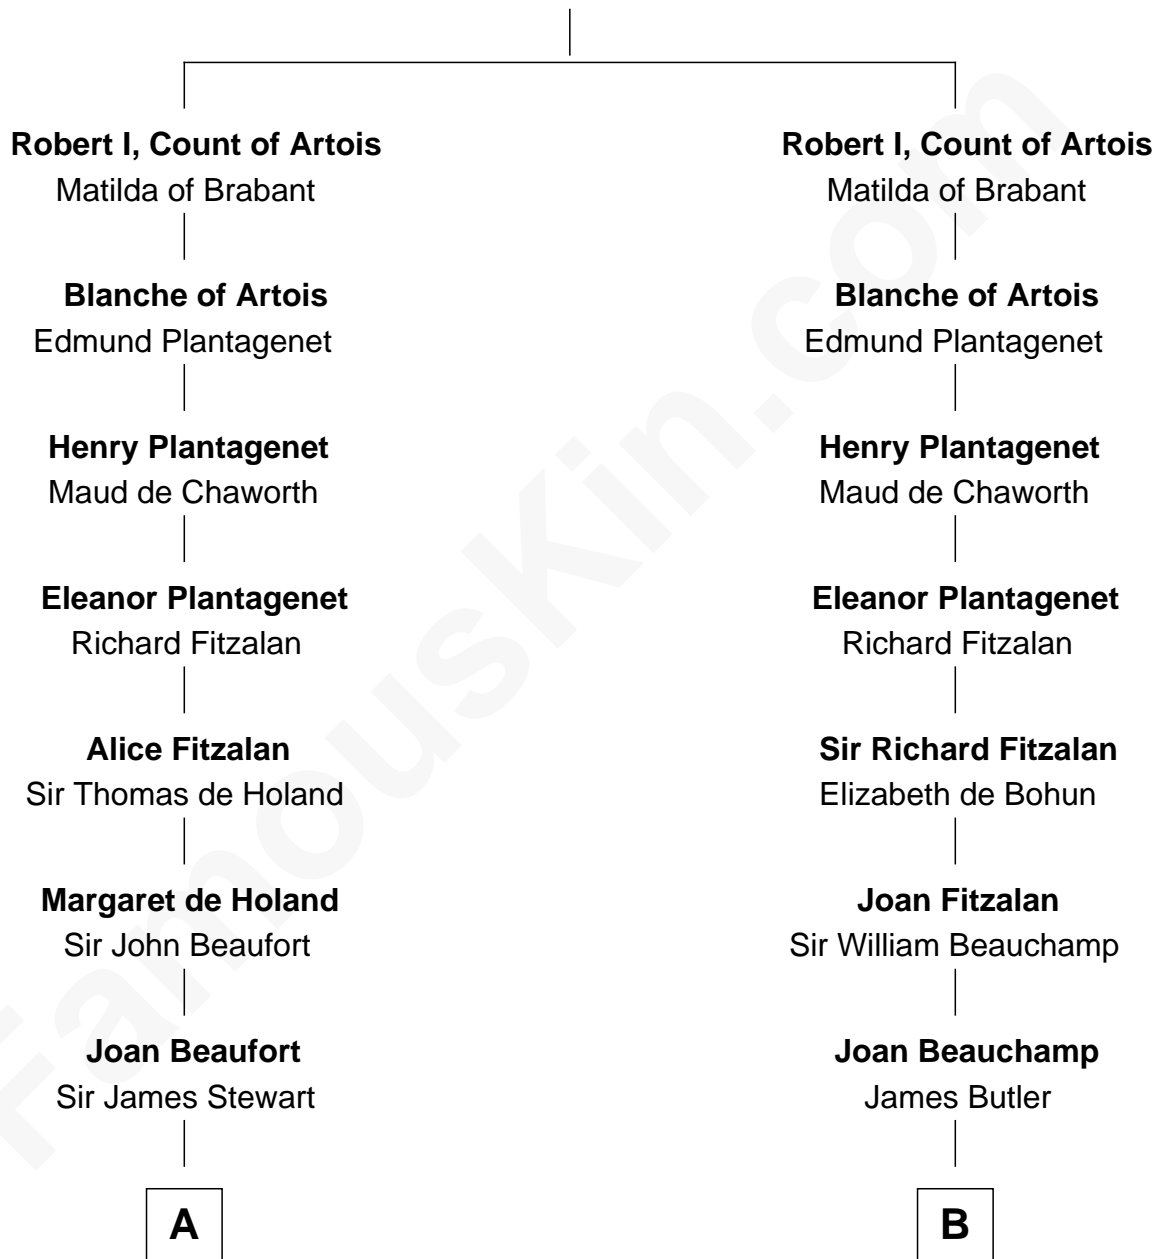

FamousKin.com

Relationship Chart of

Edith (Bolling) Wilson

First Lady of President Woodrow Wilson

10th cousin 10 times removed of

Anne Boleyn

2nd Wife of King Henry VIII

Louis VIII, King of France

Blanche of Castile

C

—
Catherine Payne

Archibald Bolling

—
Archibald Bolling

Anne E. Wigginton

—
William Holcombe Bolling

Sarah Spiers White

—
Edith (Bolling) Wilson

First Lady of Woodrow Wilson

FamousKin.com