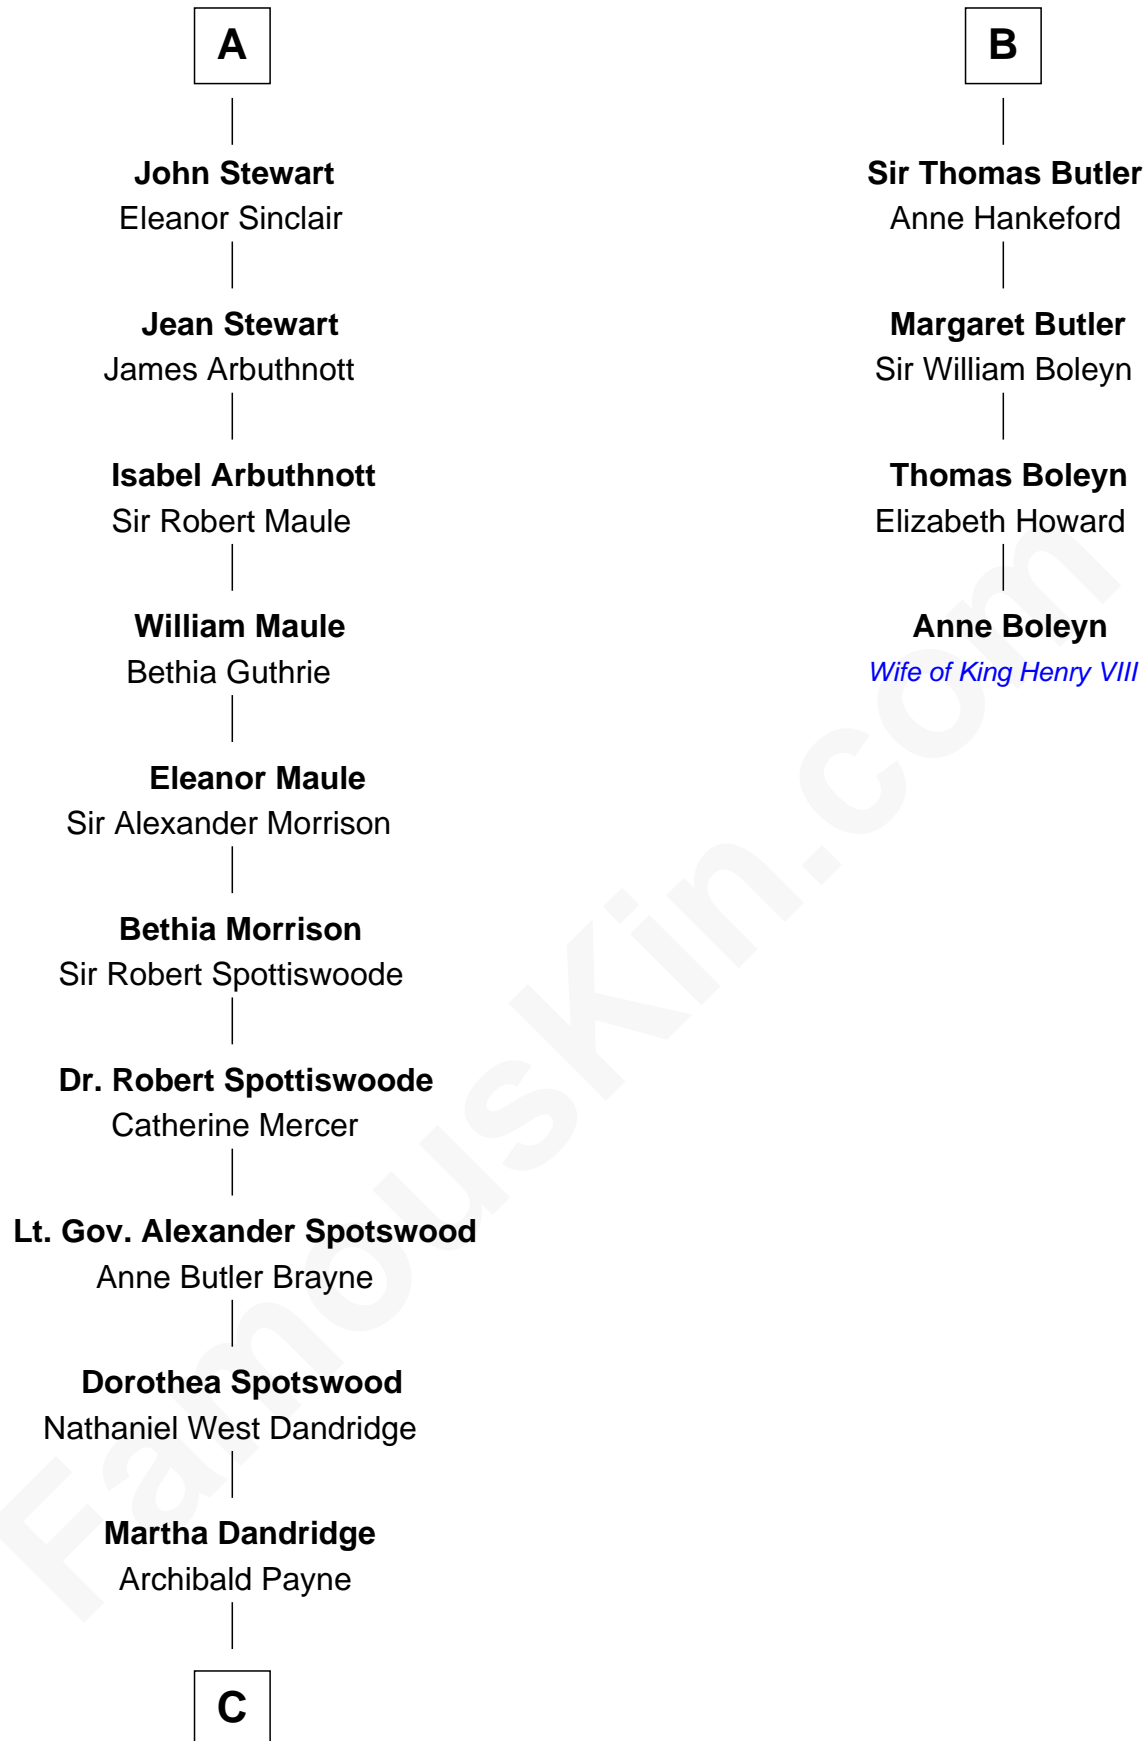

FamousKin.com

Relationship Chart of

Edith (Bolling) Wilson

First Lady of President Woodrow Wilson

10th cousin 10 times removed of

Anne Boleyn

2nd Wife of King Henry VIII

Ramon Berenguer IV of Provence

Beatrice of Savoy

C

—
Catherine Payne

Archibald Bolling

—
Archibald Bolling

Anne E. Wigginton

—
William Holcombe Bolling

Sarah Spiers White

—
Edith (Bolling) Wilson

First Lady of Woodrow Wilson

FamousKin.com