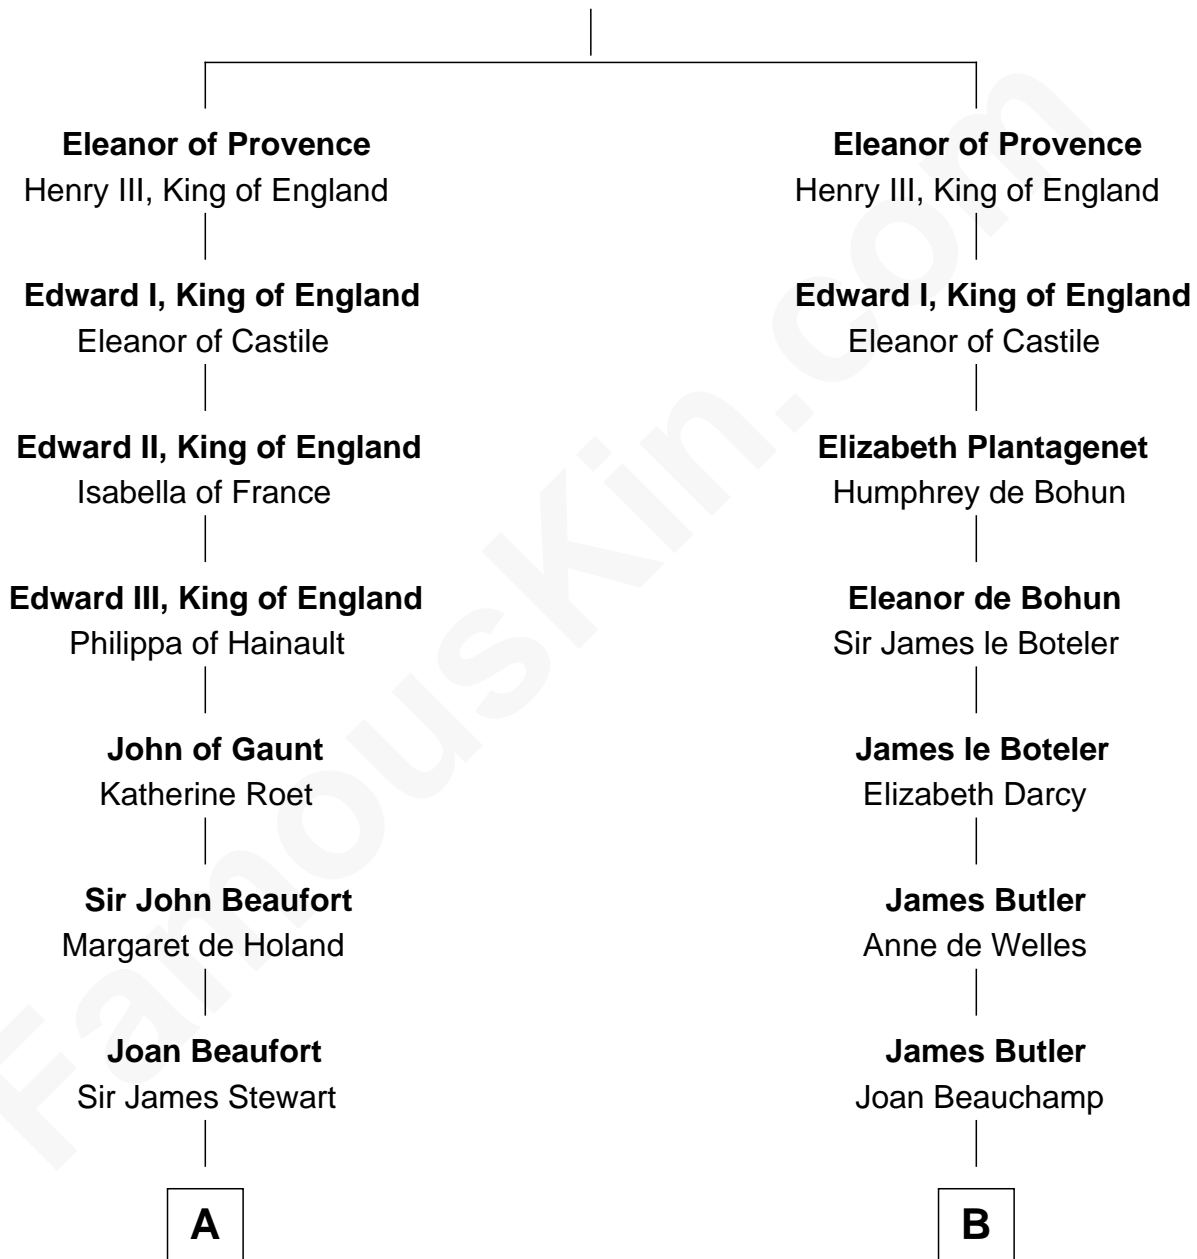

FamousKin.com

Relationship Chart of

Edith (Bolling) Wilson

First Lady of President Woodrow Wilson

10th cousin 10 times removed of

Anne Boleyn

2nd Wife of King Henry VIII

Ramon Berenguer IV of Provence

Beatrice of Savoy

C

—
Catherine Payne

Archibald Bolling

—
Archibald Bolling

Anne E. Wigginton

—
William Holcombe Bolling

Sarah Spiers White

—
Edith (Bolling) Wilson

First Lady of Woodrow Wilson

FamousKin.com