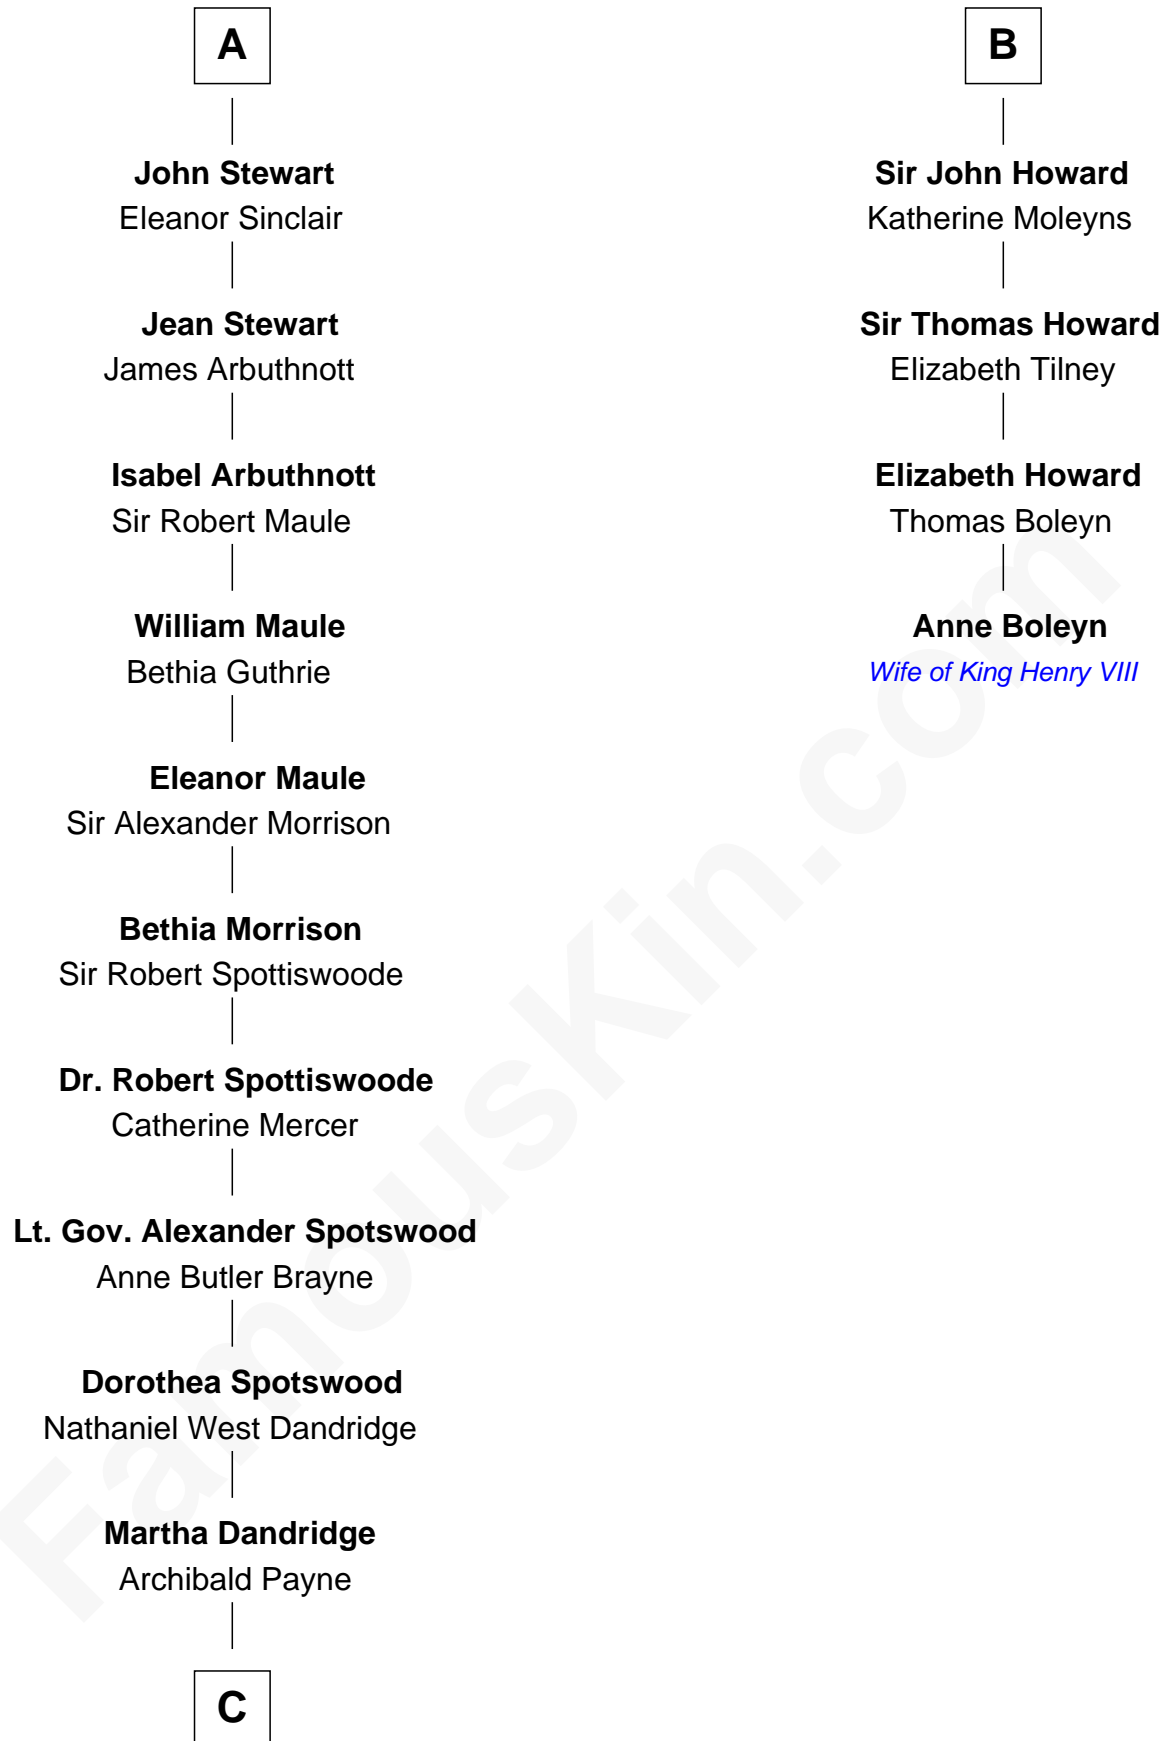

FamousKin.com

Relationship Chart of

Edith (Bolling) Wilson

First Lady of President Woodrow Wilson

10th cousin 10 times removed of

Anne Boleyn

2nd Wife of King Henry VIII

Henry III, Duke of Brabant

Adelaide of Burgundy

C

—
Catherine Payne

Archibald Bolling

—
Archibald Bolling

Anne E. Wigginton

—
William Holcombe Bolling

Sarah Spiers White

—
Edith (Bolling) Wilson

First Lady of Woodrow Wilson

FamousKin.com