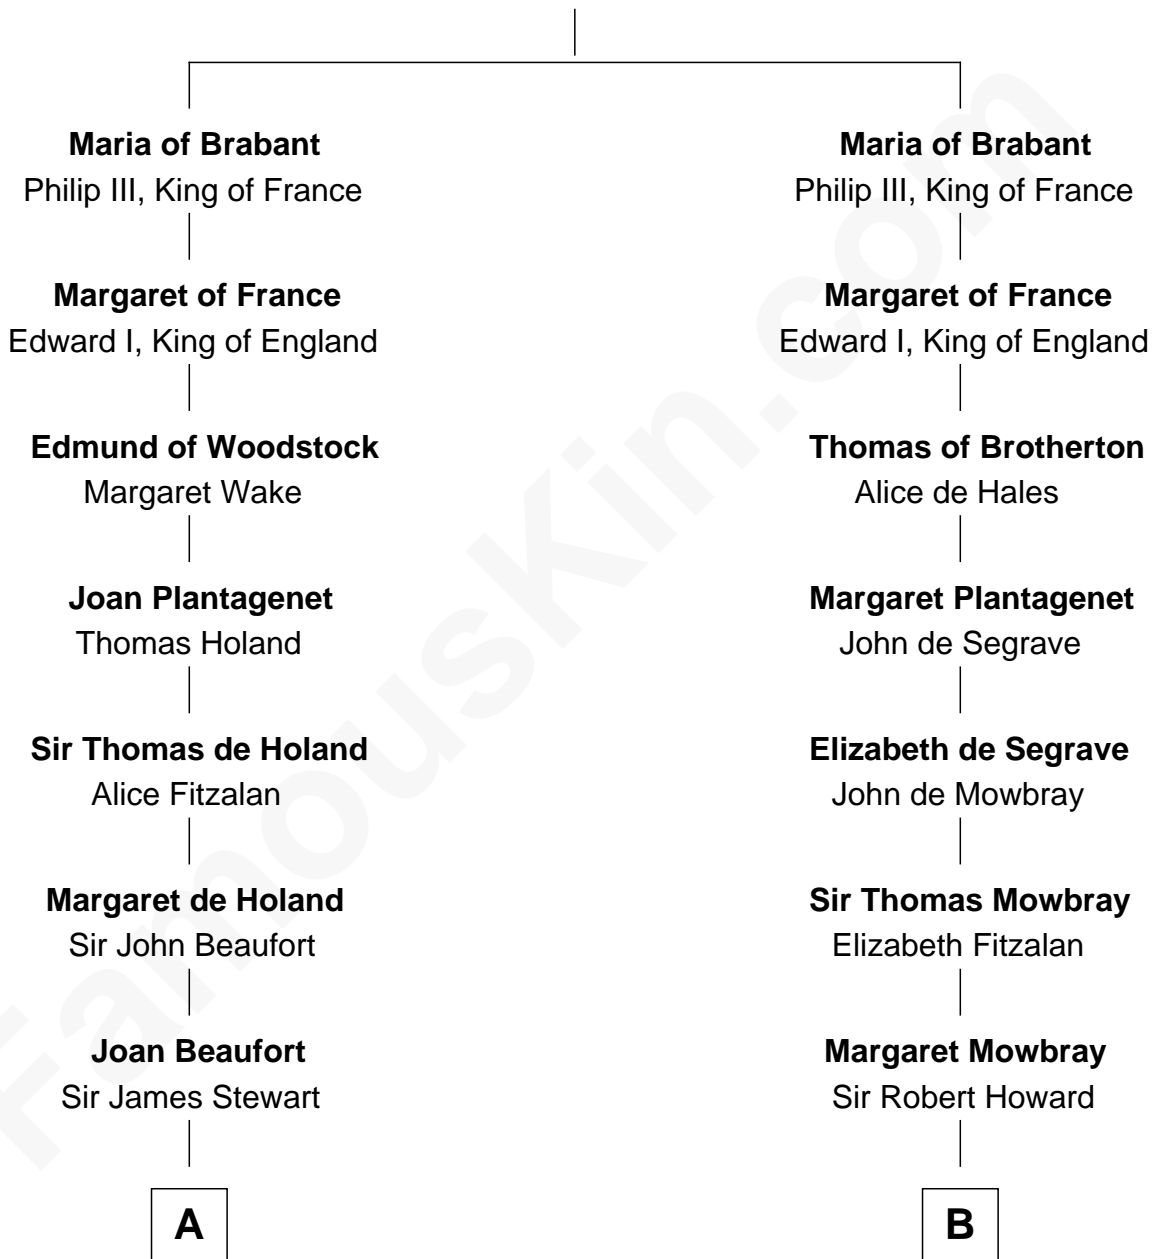

FamousKin.com

Relationship Chart of

Edith (Bolling) Wilson

First Lady of President Woodrow Wilson

10th cousin 10 times removed of

Anne Boleyn

2nd Wife of King Henry VIII

Henry III, Duke of Brabant

Adelaide of Burgundy

C

—
Catherine Payne

Archibald Bolling

—
Archibald Bolling

Anne E. Wigginton

—
William Holcombe Bolling

Sarah Spiers White

—
Edith (Bolling) Wilson

First Lady of Woodrow Wilson

FamousKin.com