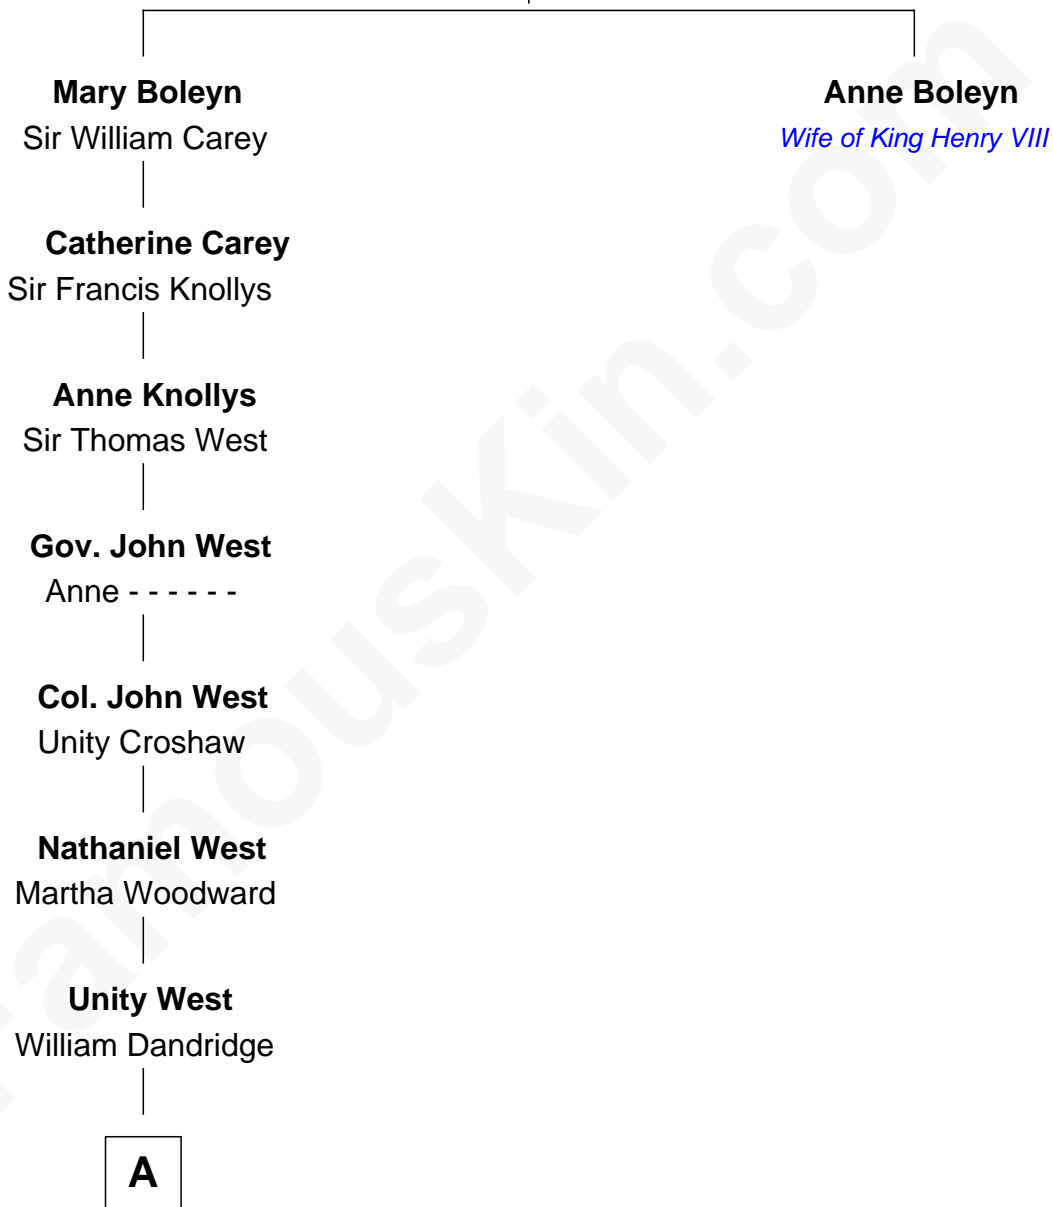

FamousKin.com

Relationship Chart of

Edith (Bolling) Wilson

First Lady of President Woodrow Wilson

10th great-grandniece of

Anne Boleyn

2nd Wife of King Henry VIII

Thomas Boleyn
Elizabeth Howard

A

—
Nathaniel West Dandridge

Dorothea Spotswood

—
Martha Dandridge

Archibald Payne

—
Catherine Payne

Archibald Bolling

—
Archibald Bolling

Anne E. Wigginton

—
William Holcombe Bolling

Sarah Spiers White

—
Edith (Bolling) Wilson

First Lady of Woodrow Wilson

FamousKin.com