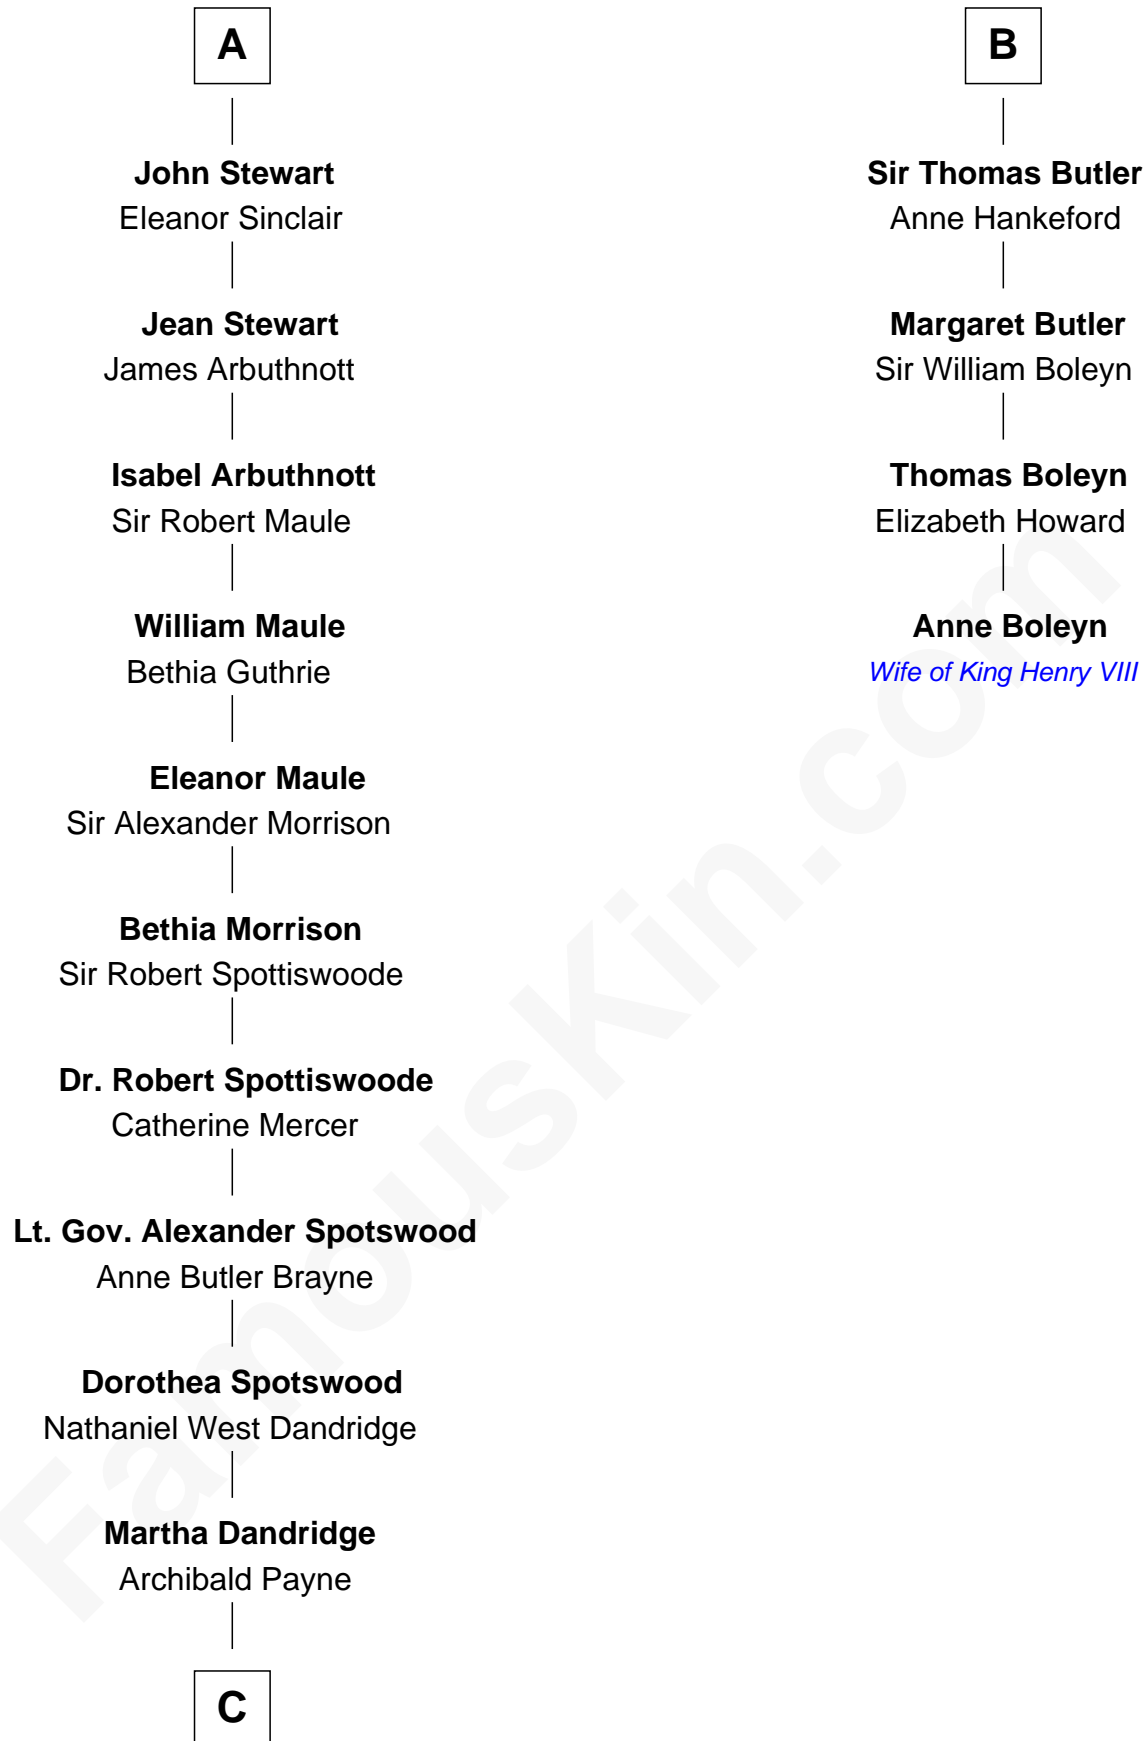

FamousKin.com

Relationship Chart of

Edith (Bolling) Wilson

First Lady of President Woodrow Wilson

10th cousin 10 times removed of

Anne Boleyn

2nd Wife of King Henry VIII

Sir Roger de Mortimer

Maud de Brewes

C

—
Catherine Payne

Archibald Bolling

—
Archibald Bolling

Anne E. Wigginton

—
William Holcombe Bolling

Sarah Spiers White

—
Edith (Bolling) Wilson

First Lady of Woodrow Wilson

FamousKin.com