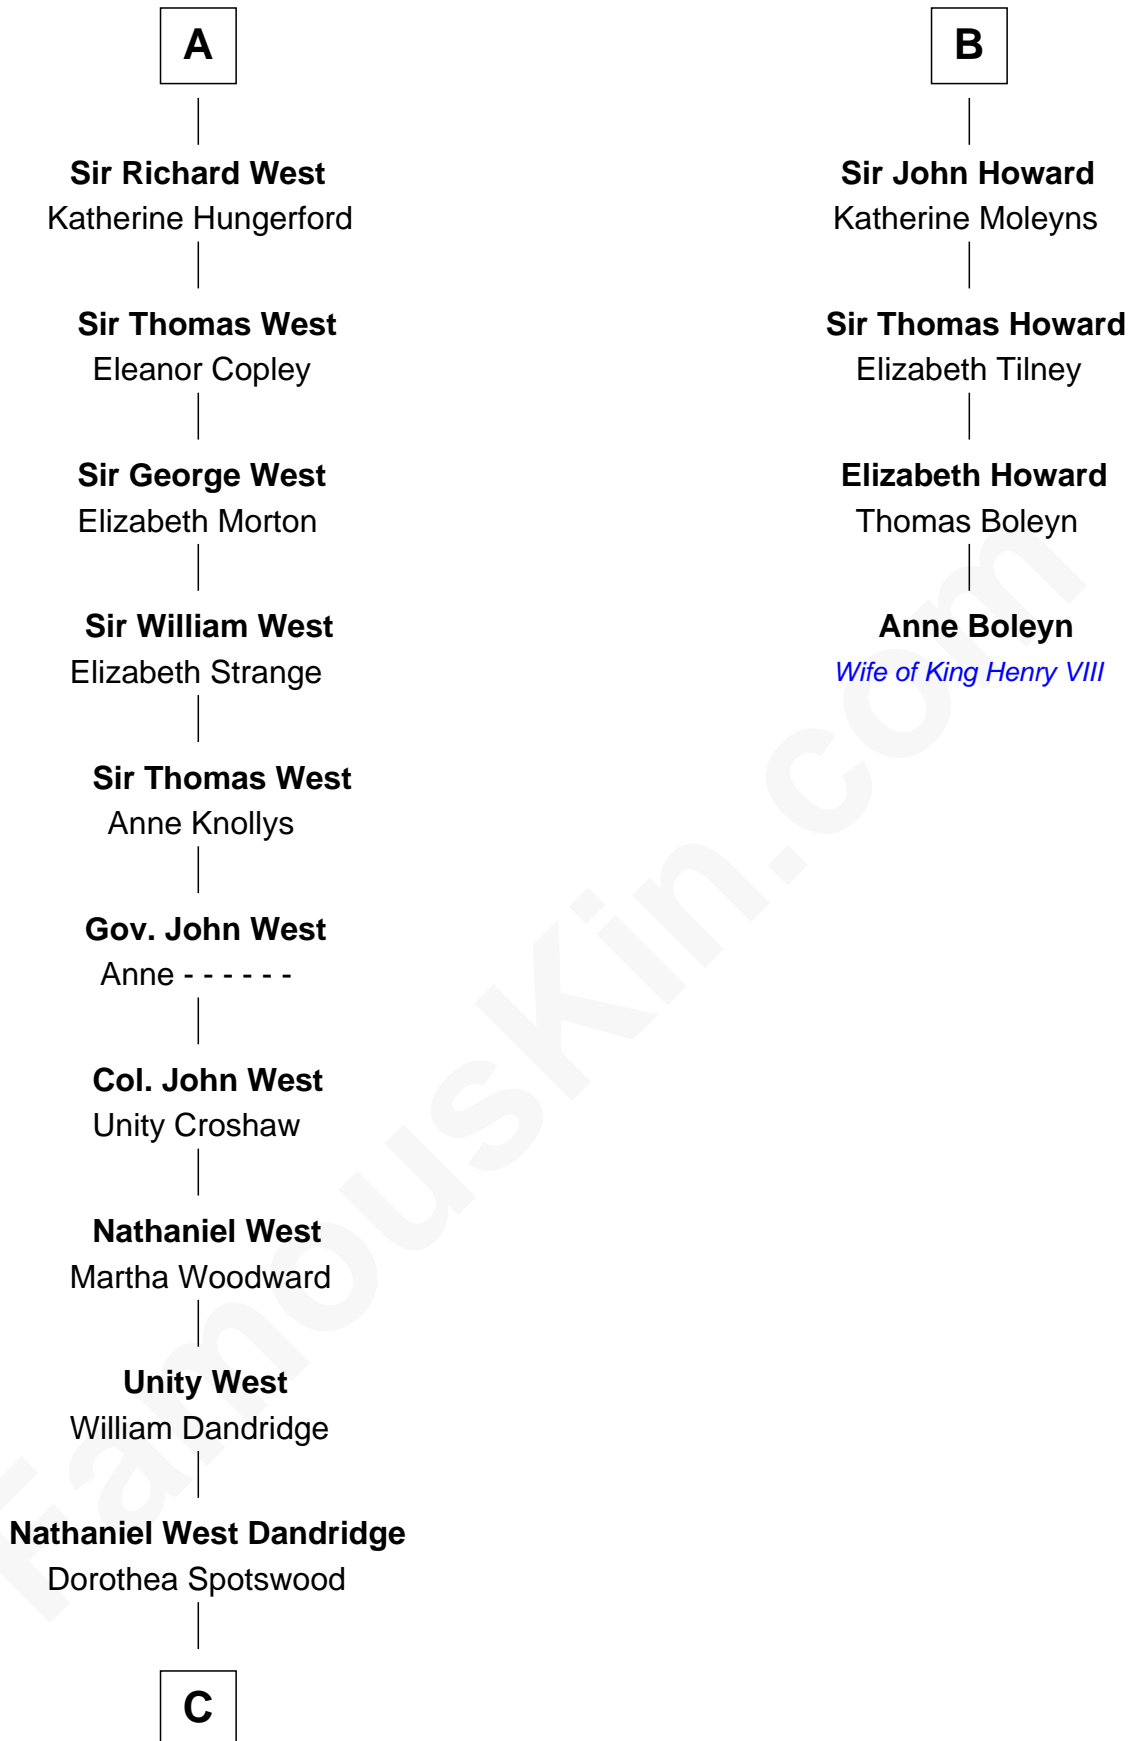

FamousKin.com

Relationship Chart of

Edith (Bolling) Wilson

First Lady of President Woodrow Wilson

10th cousin 11 times removed of

Anne Boleyn

2nd Wife of King Henry VIII

William de Beauchamp

C

—
Martha Dandridge

Archibald Payne

—
Catherine Payne

Archibald Bolling

—
Archibald Bolling

Anne E. Wigginton

—
William Holcombe Bolling

Sarah Spiers White

—
Edith (Bolling) Wilson

First Lady of Woodrow Wilson

FamousKin.com