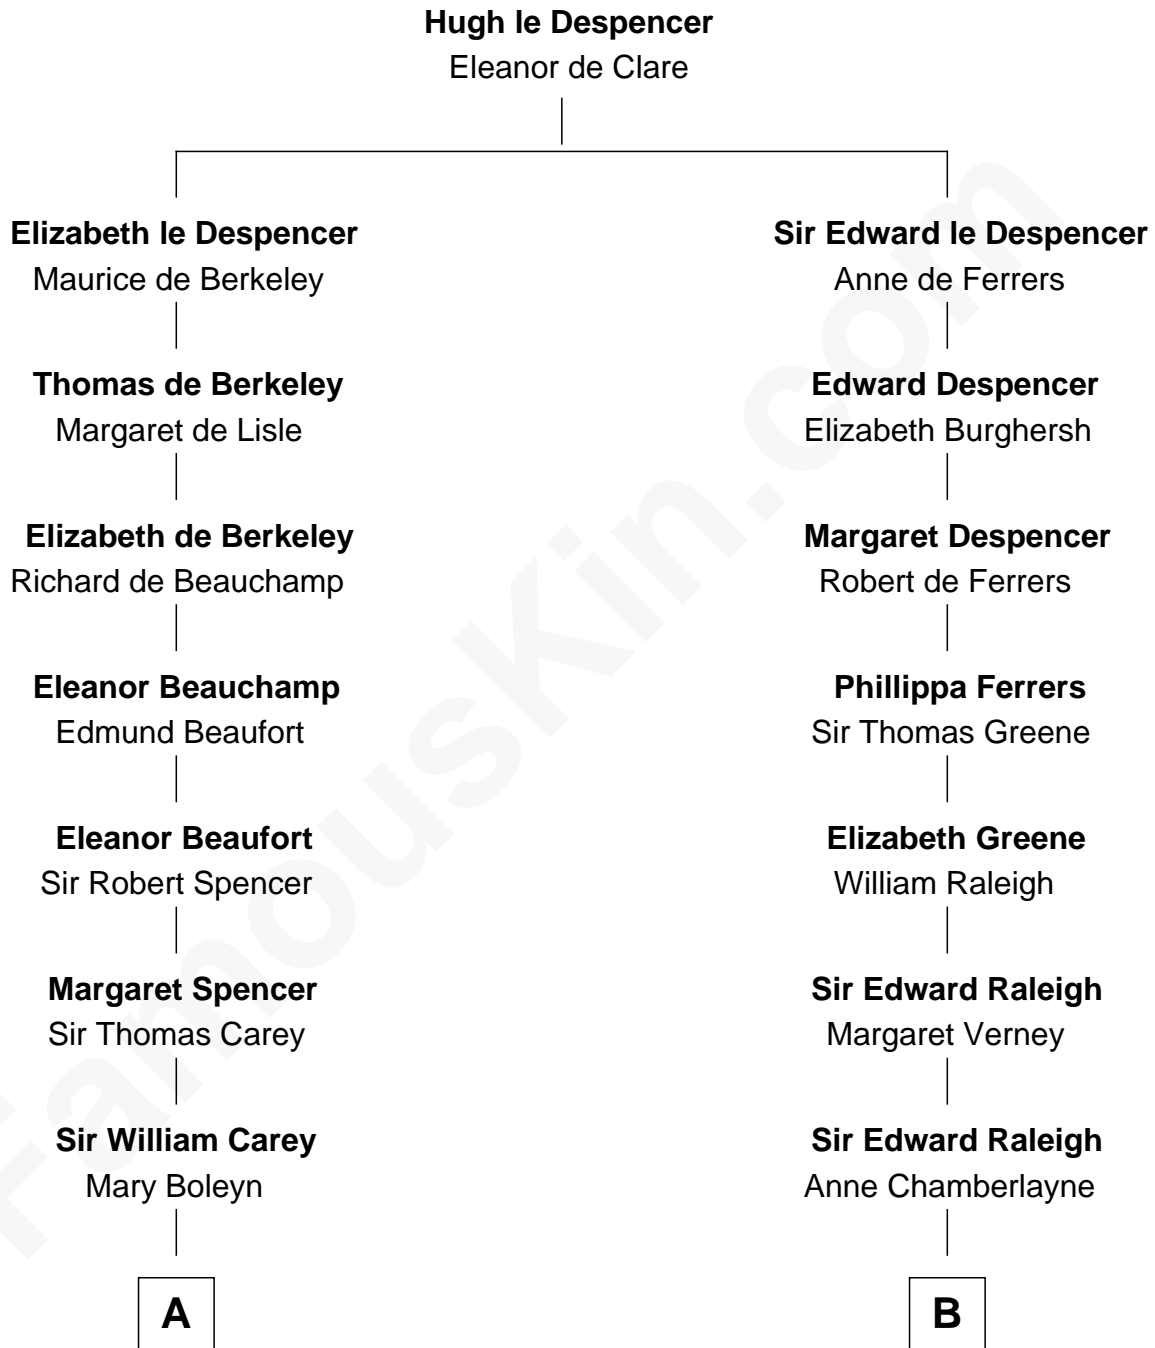

FamousKin.com

Relationship Chart of

Edith (Bolling) Wilson

First Lady of President Woodrow Wilson

18th cousin 2 times removed of

Willis Carrier

Inventor of Air Conditioning

C

William Holcombe Bolling

Sarah Spiers White

Edith (Bolling) Wilson

First Lady of Woodrow Wilson

D

Lydia Otis

Thomas Button

Ann Elizabeth Button