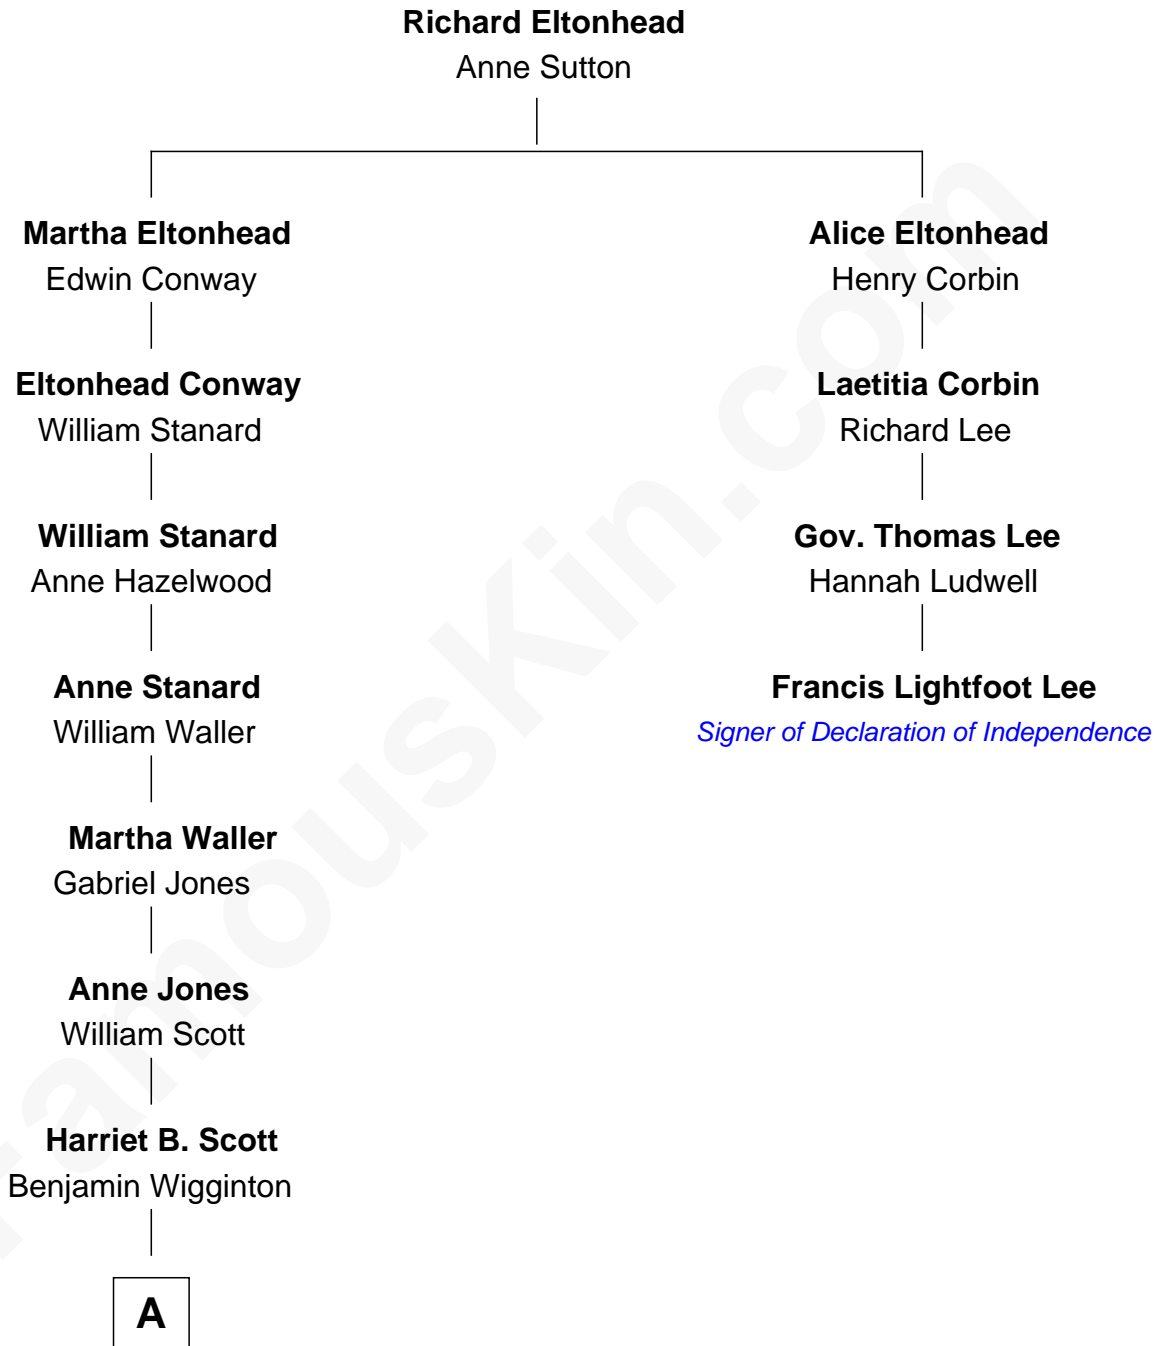

FamousKin.com

Relationship Chart of

Edith (Bolling) Wilson

First Lady of President Woodrow Wilson

3rd cousin 6 times removed of

Francis Lightfoot Lee

Signer of the Declaration of Independence

A

—
Anne E. Wigginton

Archibald Bolling

—
William Holcombe Bolling

Sarah Spiers White

—
Edith (Bolling) Wilson

First Lady of Woodrow Wilson

FamousKin.com