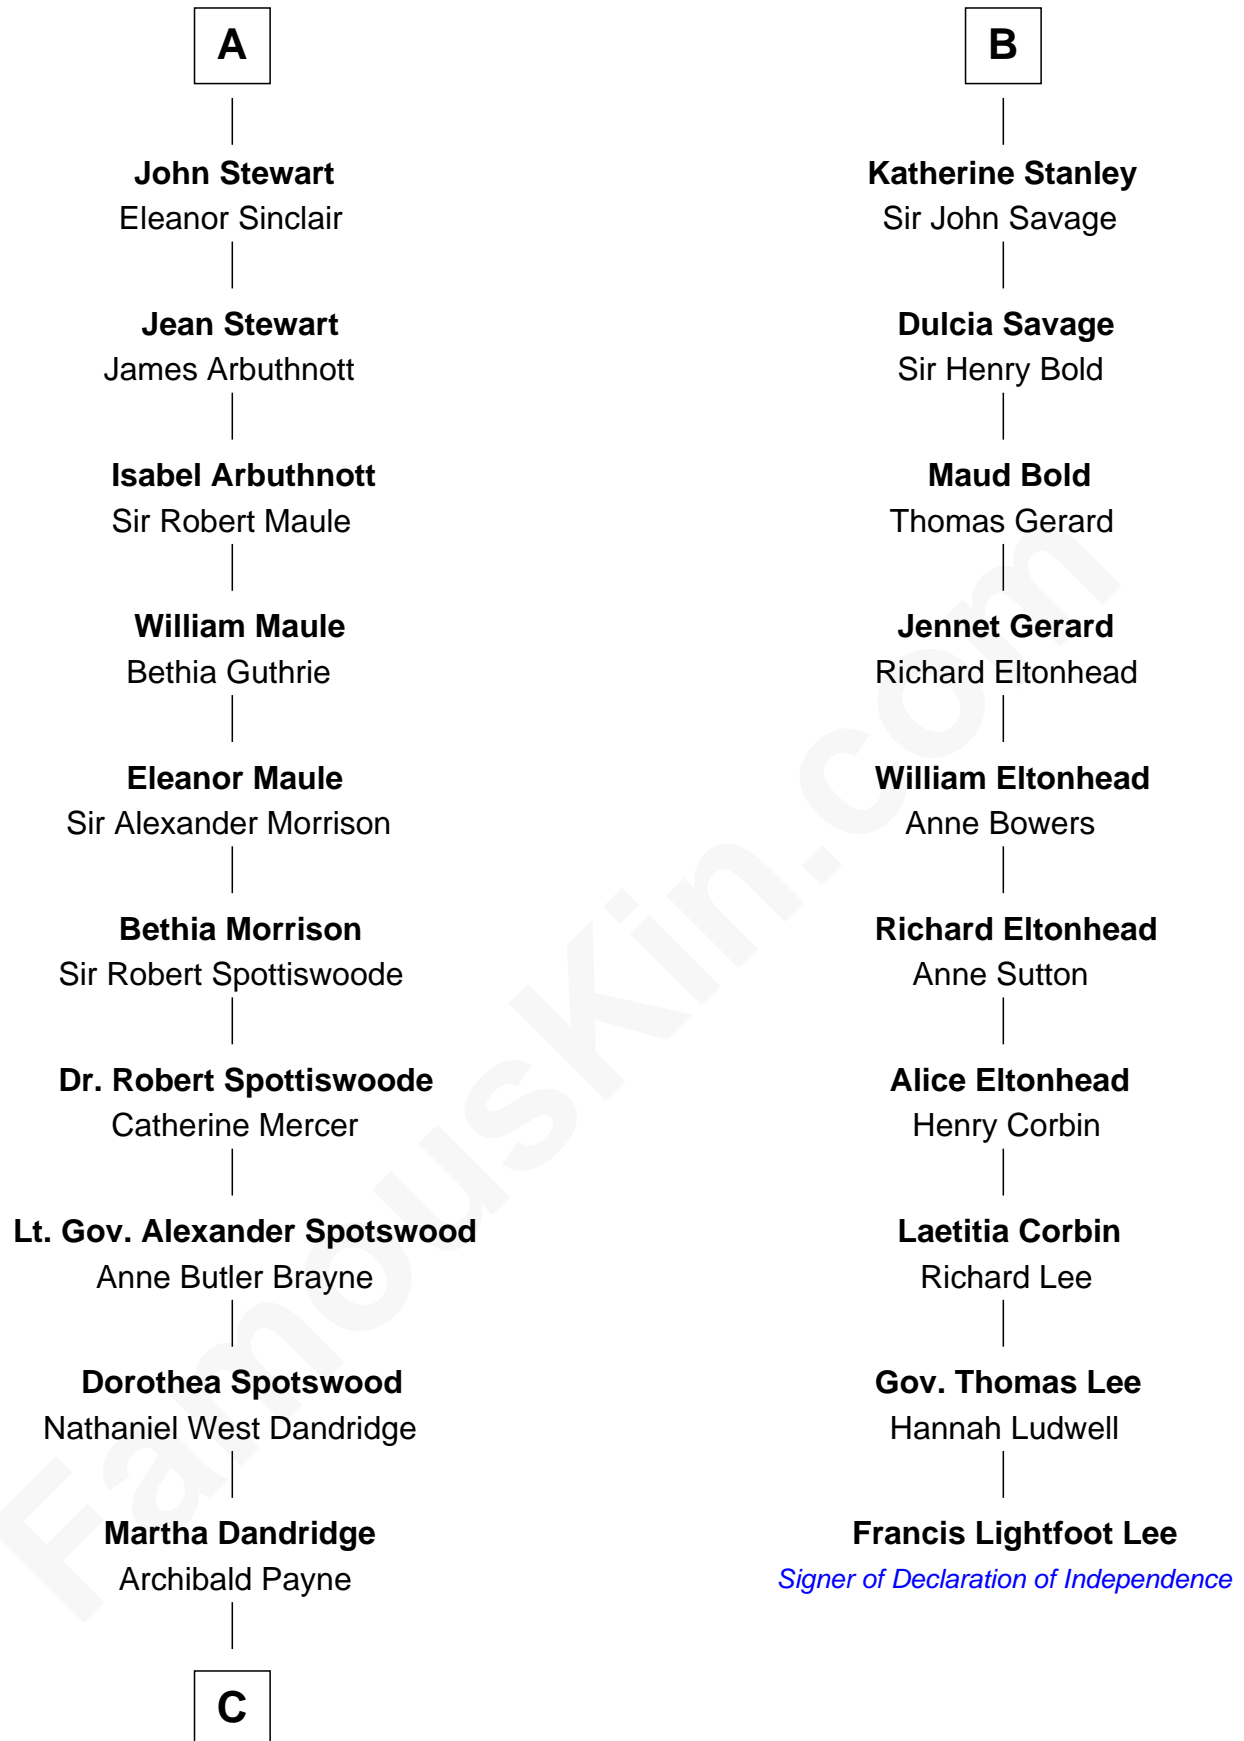

FamousKin.com

Relationship Chart of

Edith (Bolling) Wilson

First Lady of President Woodrow Wilson

16th cousin 4 times removed of

Francis Lightfoot Lee

Signer of the Declaration of Independence

C

—
Catherine Payne
Archibald Bolling

—
Archibald Bolling
Anne E. Wigginton

—
William Holcombe Bolling
Sarah Spiers White

—
Edith (Bolling) Wilson
First Lady of Woodrow Wilson

FamousKin.com