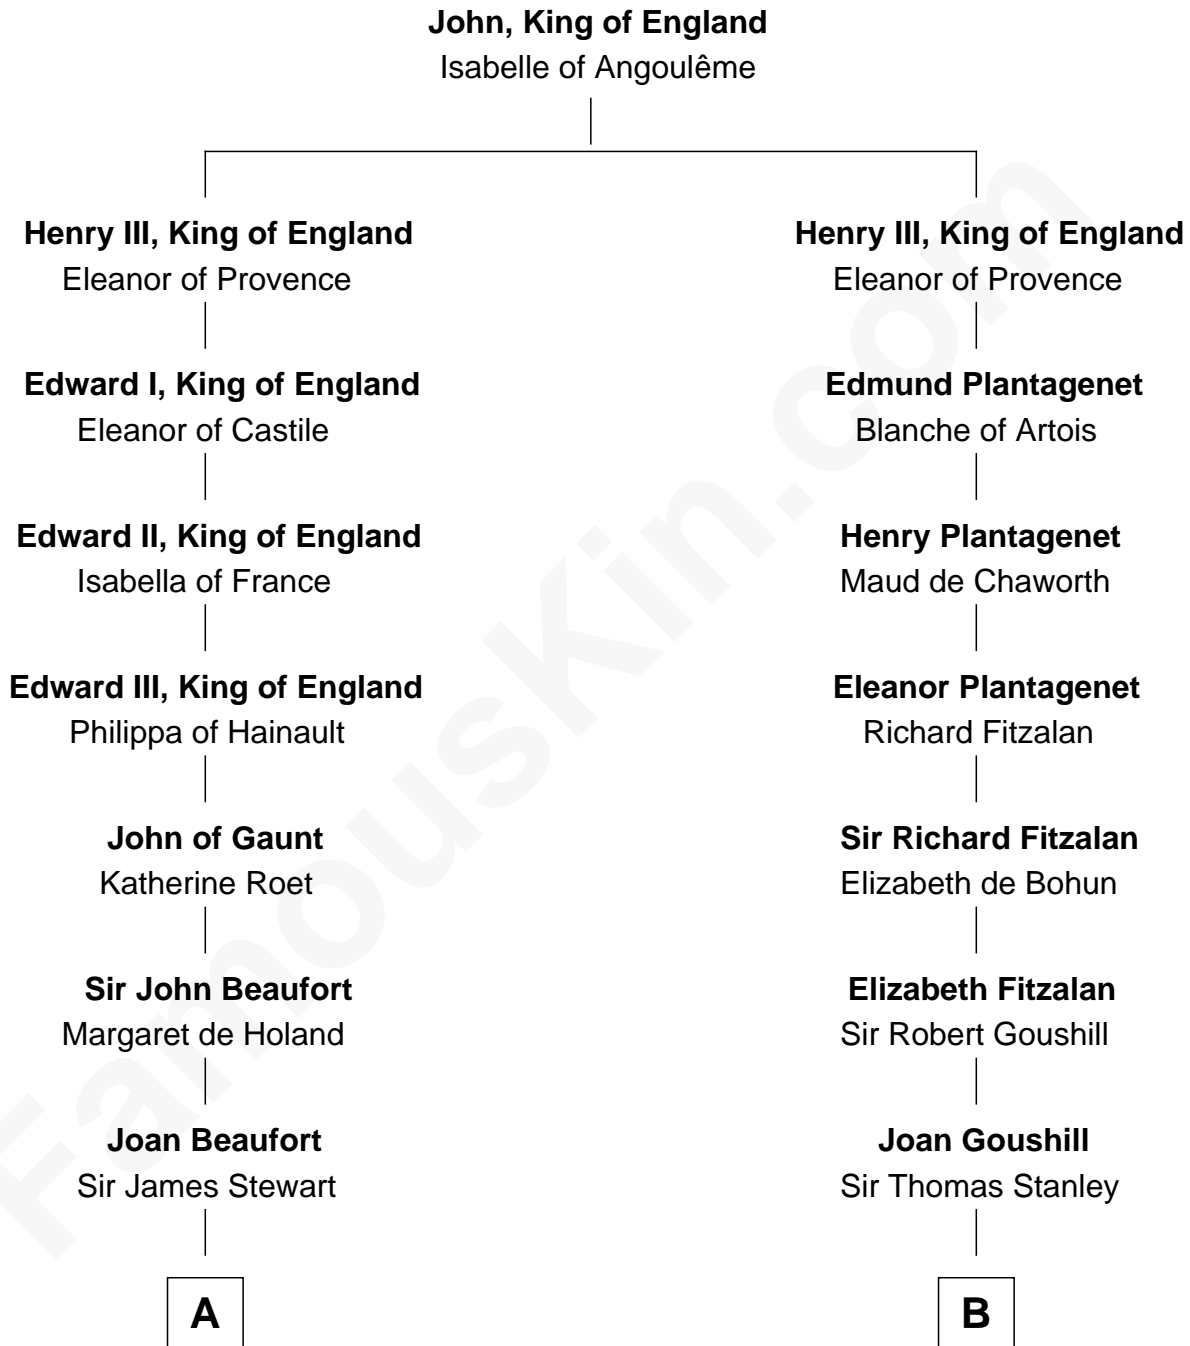

FamousKin.com

Relationship Chart of

Edith (Bolling) Wilson

First Lady of President Woodrow Wilson

16th cousin 4 times removed of

Francis Lightfoot Lee

Signer of the Declaration of Independence

C

—
Catherine Payne
Archibald Bolling

—
Archibald Bolling
Anne E. Wigginton

—
William Holcombe Bolling
Sarah Spiers White

—
Edith (Bolling) Wilson
First Lady of Woodrow Wilson

FamousKin.com