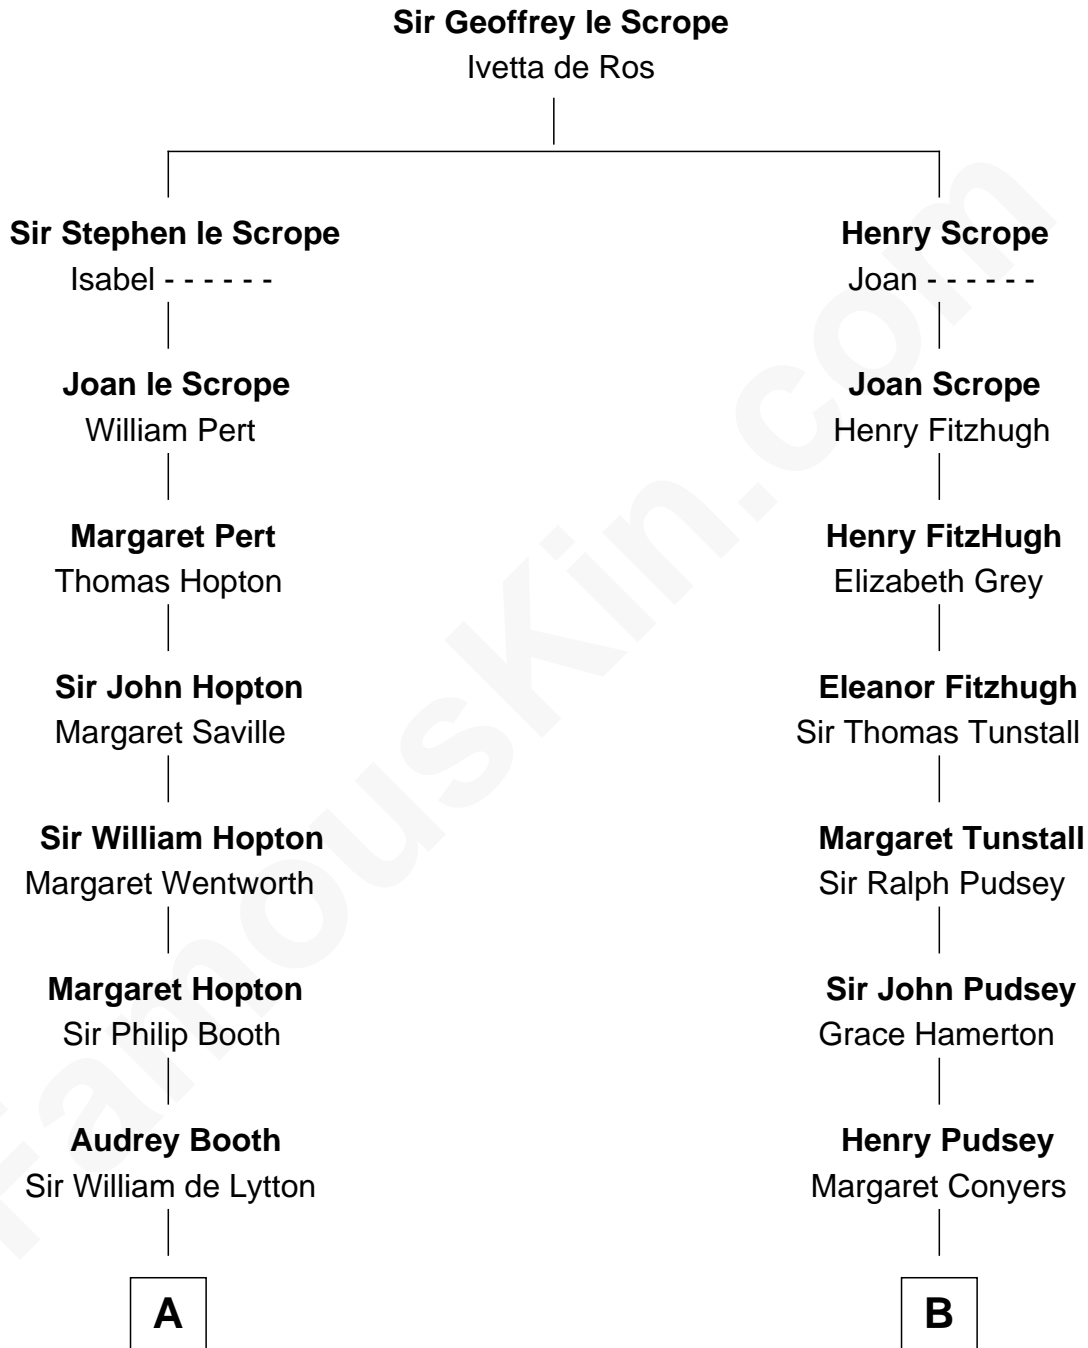

FamousKin.com

Relationship Chart of

Edith (Bolling) Wilson

First Lady of President Woodrow Wilson

16th cousin 3 times removed of

Francis Lightfoot Lee

Signer of the Declaration of Independence

C

—
Archibald Bolling

Anne E. Wigginton

—
William Holcombe Bolling

Sarah Spiers White

—
Edith (Bolling) Wilson

First Lady of Woodrow Wilson

FamousKin.com