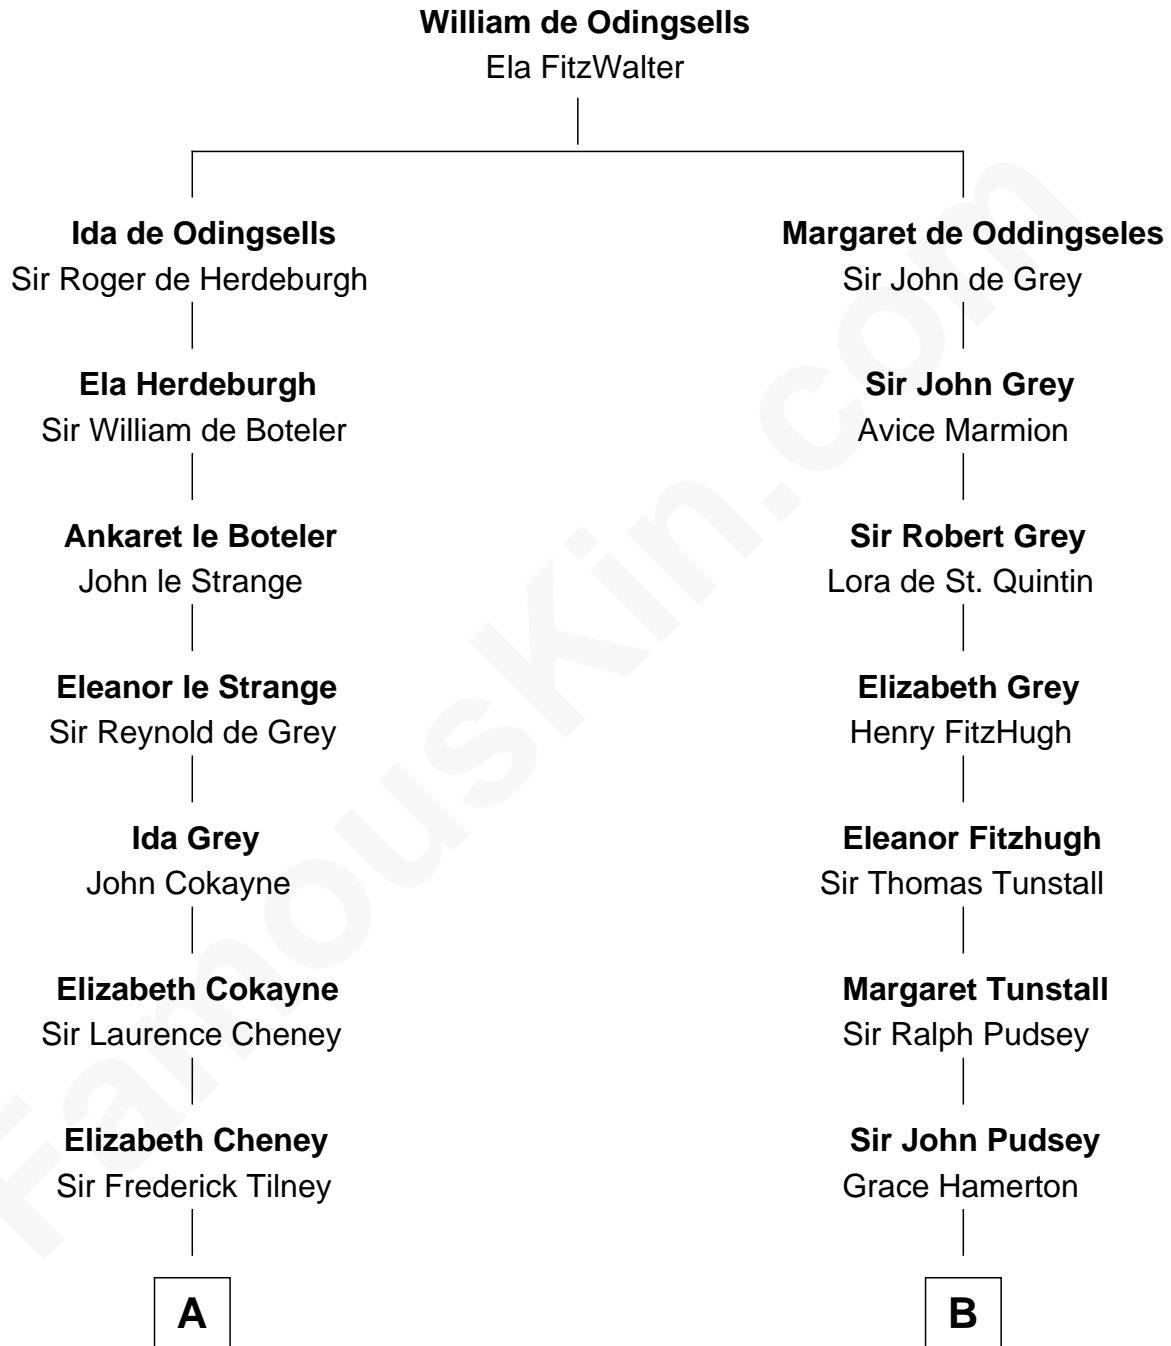

FamousKin.com

Relationship Chart of

Edith (Bolling) Wilson

First Lady of President Woodrow Wilson

17th cousin 4 times removed of

Francis Lightfoot Lee

Signer of the Declaration of Independence

C

—
Martha Dandridge

Archibald Payne

—
Catherine Payne

Archibald Bolling

—
Archibald Bolling

Anne E. Wigginton

—
William Holcombe Bolling

Sarah Spiers White

—
Edith (Bolling) Wilson

First Lady of Woodrow Wilson