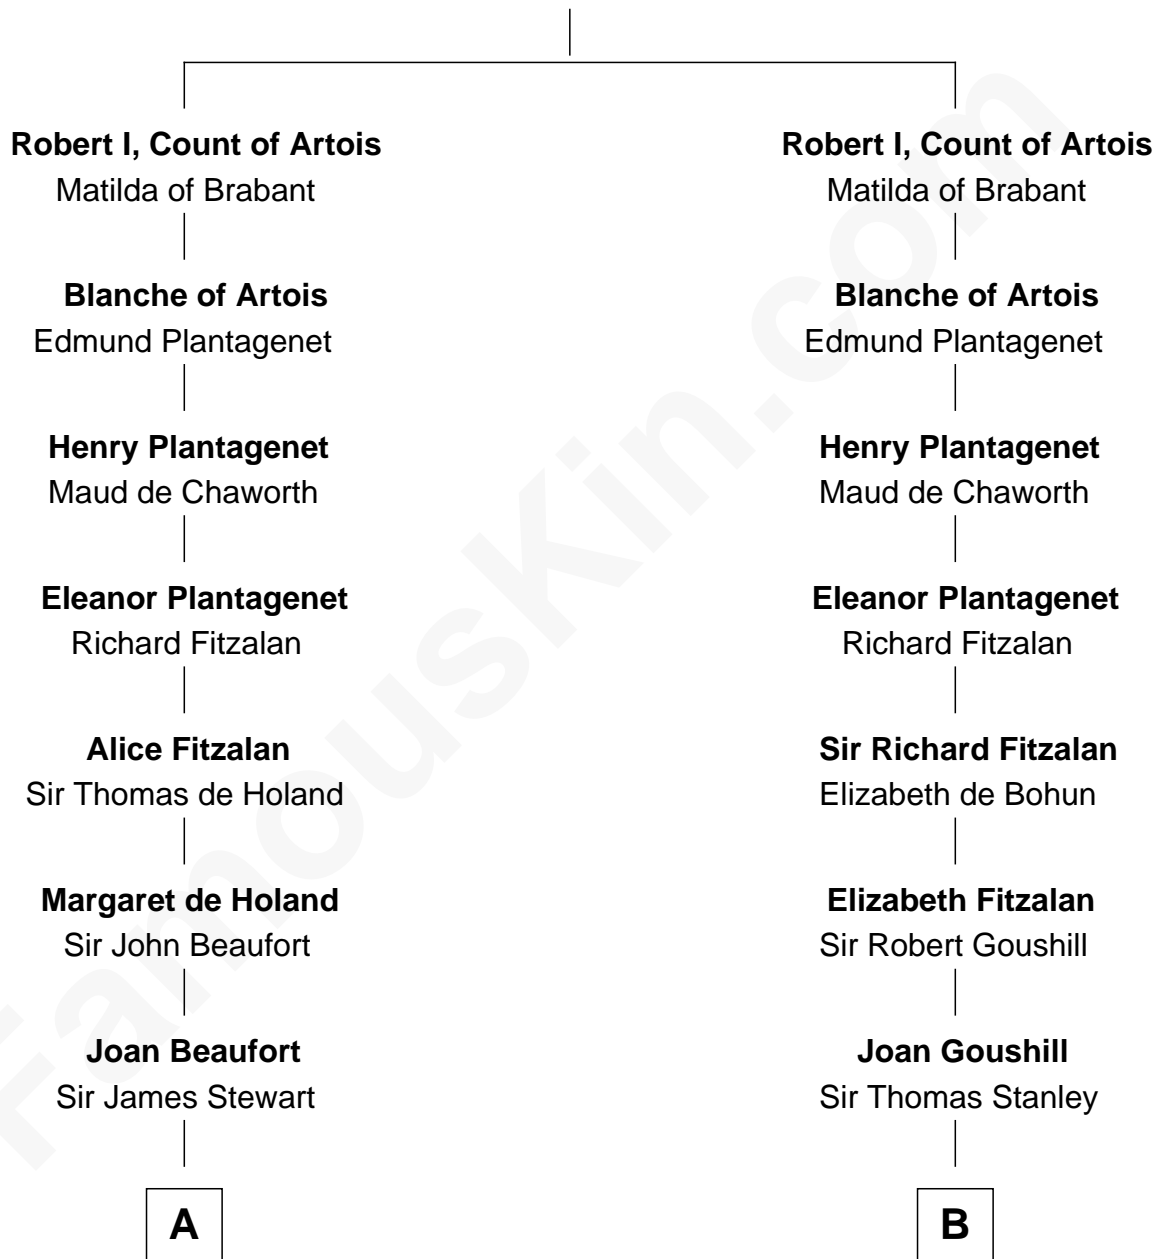

FamousKin.com

Relationship Chart of

Edith (Bolling) Wilson

First Lady of President Woodrow Wilson

16th cousin 4 times removed of

Francis Lightfoot Lee

Signer of the Declaration of Independence

Louis VIII, King of France

Blanche of Castile

C

—
Catherine Payne

Archibald Bolling

—
Archibald Bolling

Anne E. Wigginton

—
William Holcombe Bolling

Sarah Spiers White

—
Edith (Bolling) Wilson

First Lady of Woodrow Wilson

FamousKin.com