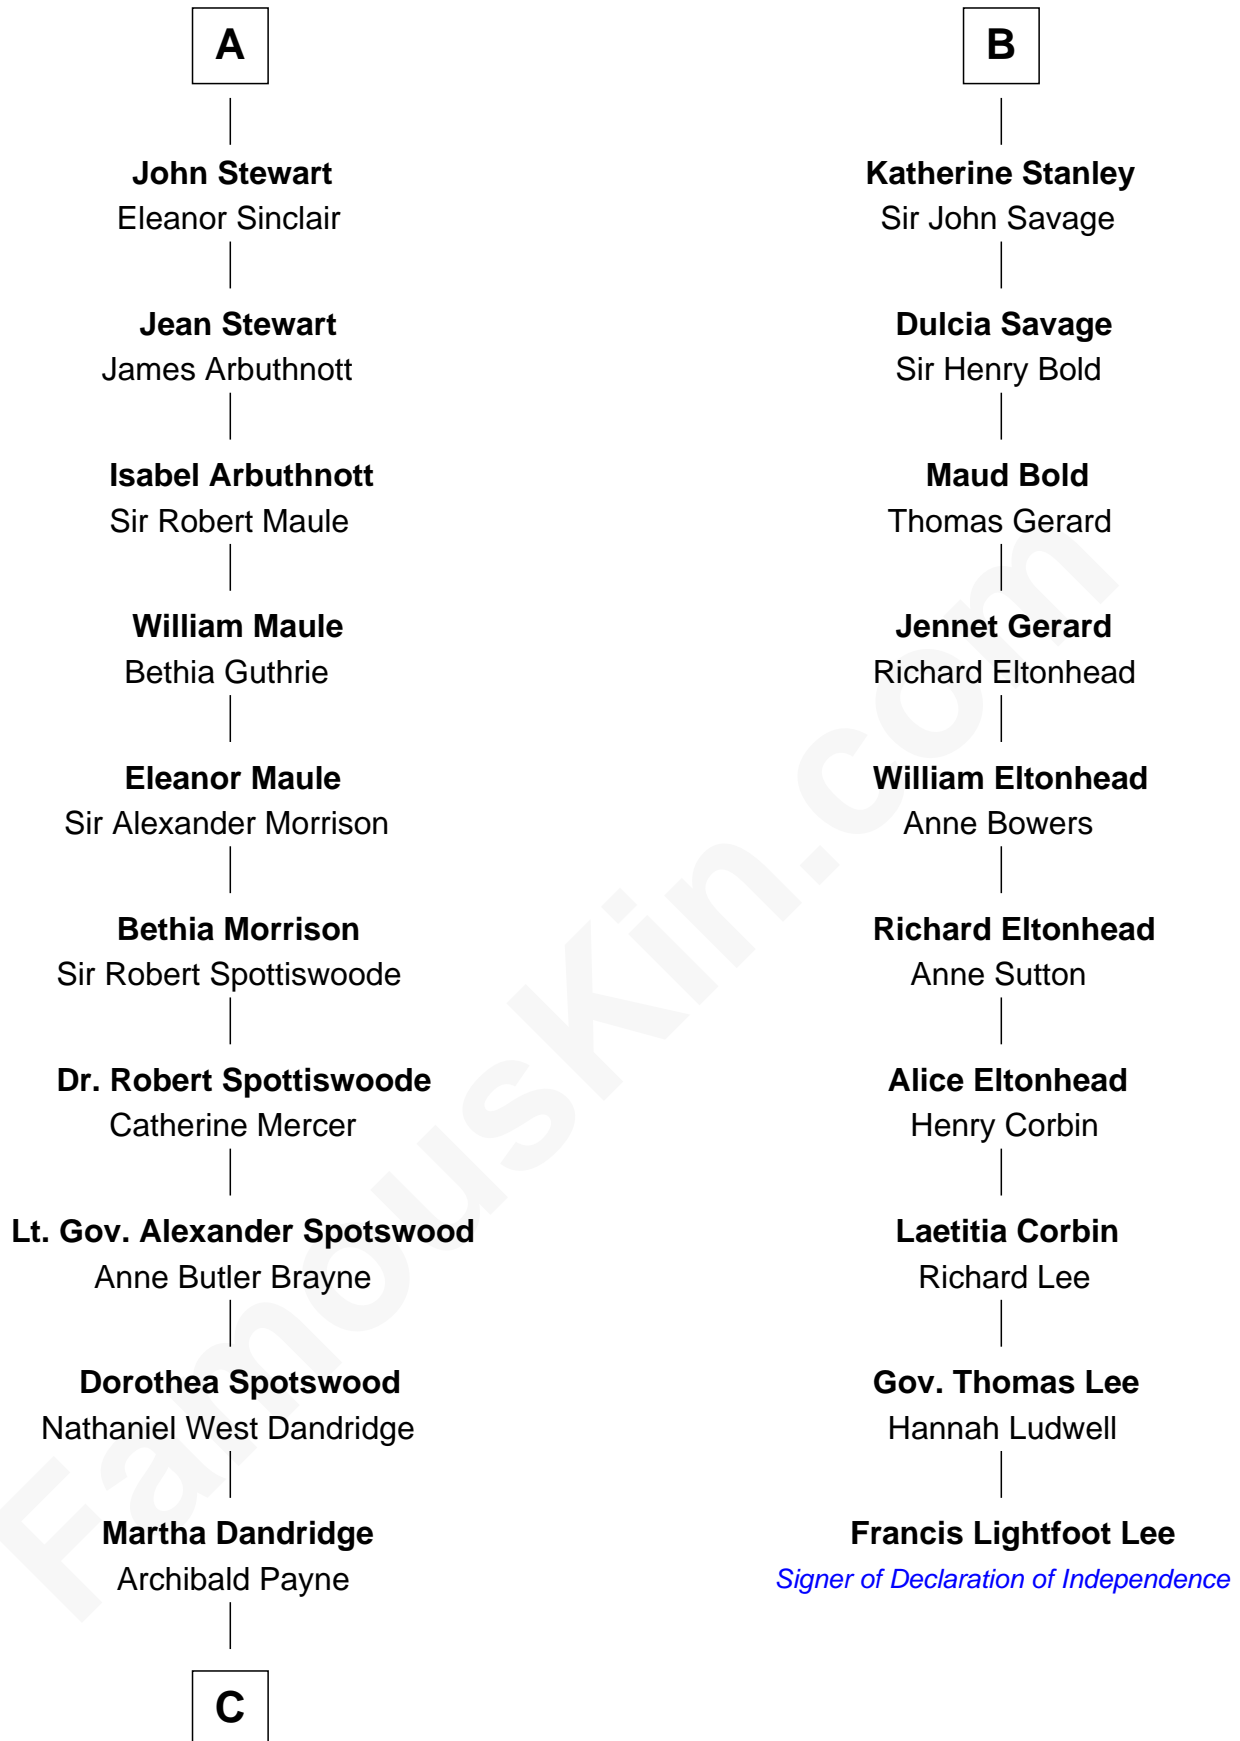

FamousKin.com

Relationship Chart of

Edith (Bolling) Wilson

First Lady of President Woodrow Wilson

16th cousin 4 times removed of

Francis Lightfoot Lee

Signer of the Declaration of Independence

Louis VIII, King of France

Blanche of Castile

C

—
Catherine Payne

Archibald Bolling

—
Archibald Bolling

Anne E. Wigginton

—
William Holcombe Bolling

Sarah Spiers White

—
Edith (Bolling) Wilson

First Lady of Woodrow Wilson

FamousKin.com