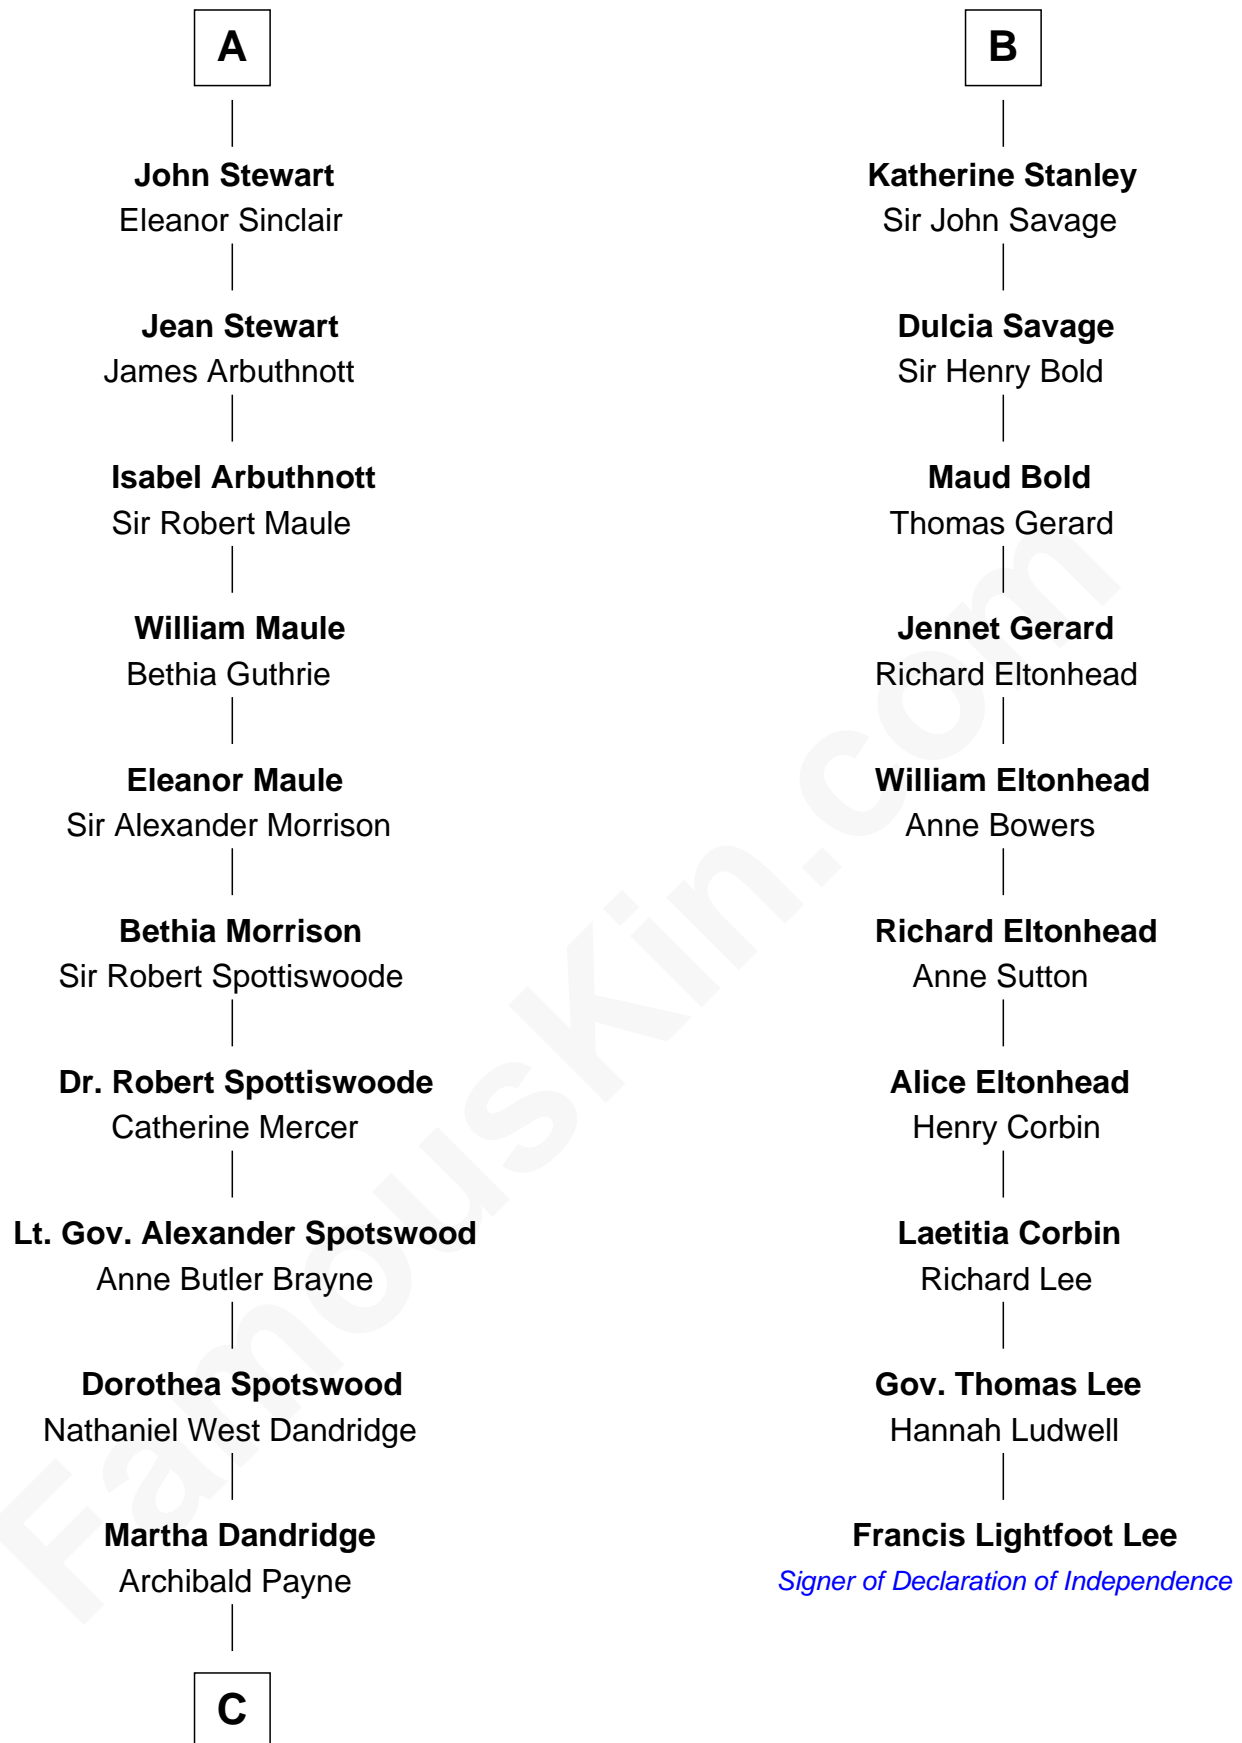

FamousKin.com

Relationship Chart of

Edith (Bolling) Wilson

First Lady of President Woodrow Wilson

16th cousin 4 times removed of

Francis Lightfoot Lee

Signer of the Declaration of Independence

Ramon Berenguer IV of Provence

Beatrice of Savoy

C

—
Catherine Payne
Archibald Bolling

—
Archibald Bolling
Anne E. Wigginton

—
William Holcombe Bolling
Sarah Spiers White

—
Edith (Bolling) Wilson
First Lady of Woodrow Wilson

FamousKin.com