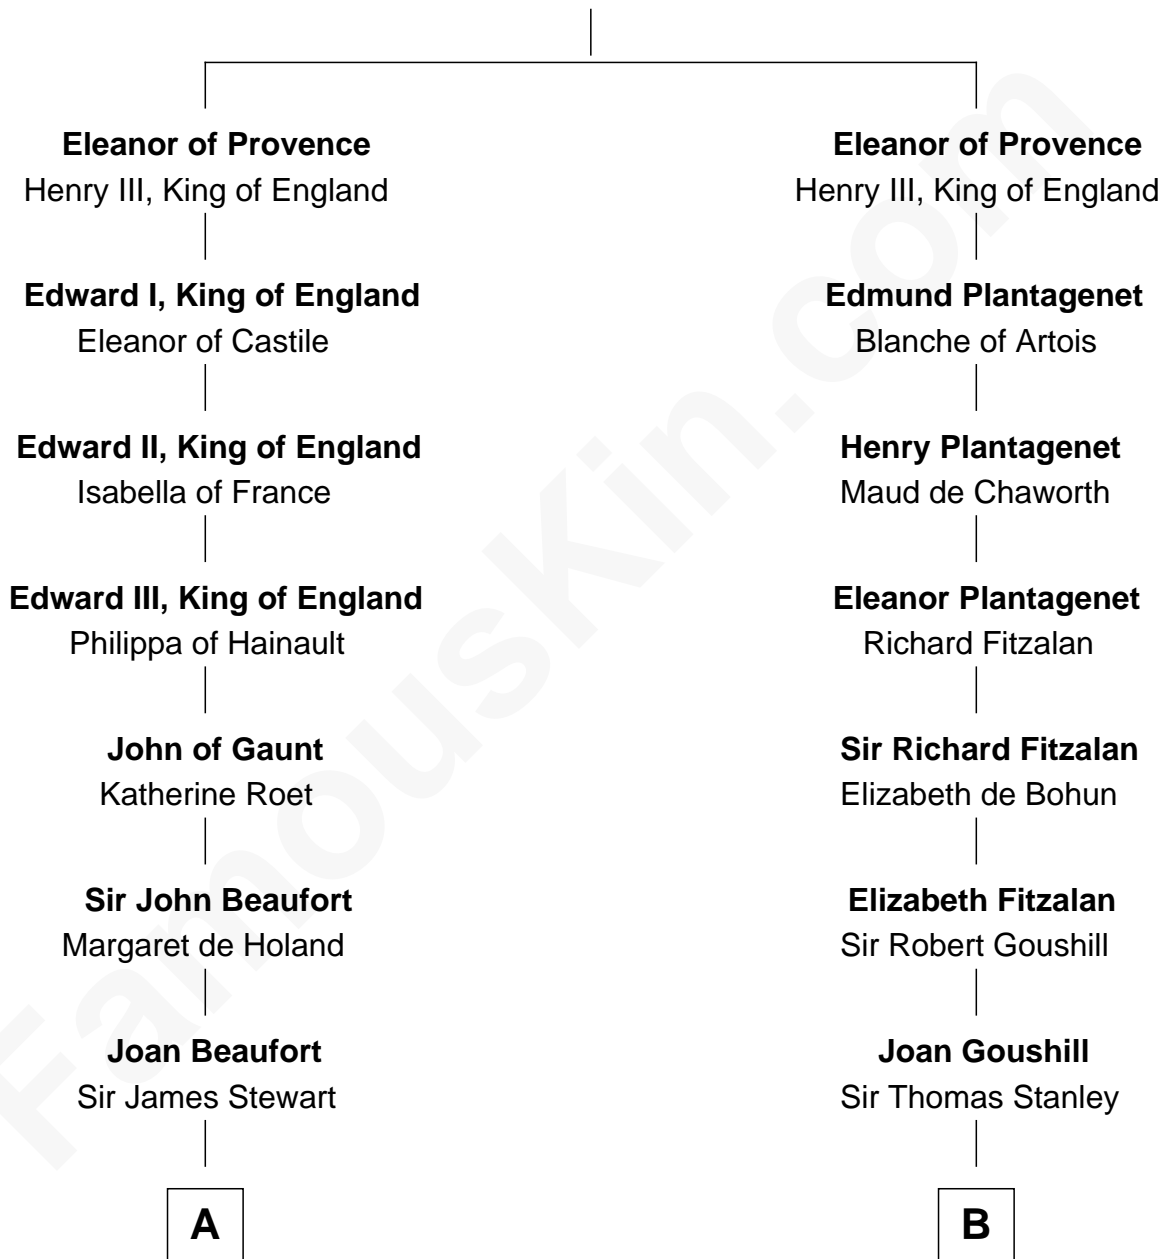

FamousKin.com

Relationship Chart of

Edith (Bolling) Wilson

First Lady of President Woodrow Wilson

16th cousin 4 times removed of

Francis Lightfoot Lee

Signer of the Declaration of Independence

Ramon Berenguer IV of Provence

Beatrice of Savoy

C

—
Catherine Payne
Archibald Bolling

—
Archibald Bolling
Anne E. Wigginton

—
William Holcombe Bolling
Sarah Spiers White

—
Edith (Bolling) Wilson
First Lady of Woodrow Wilson

FamousKin.com