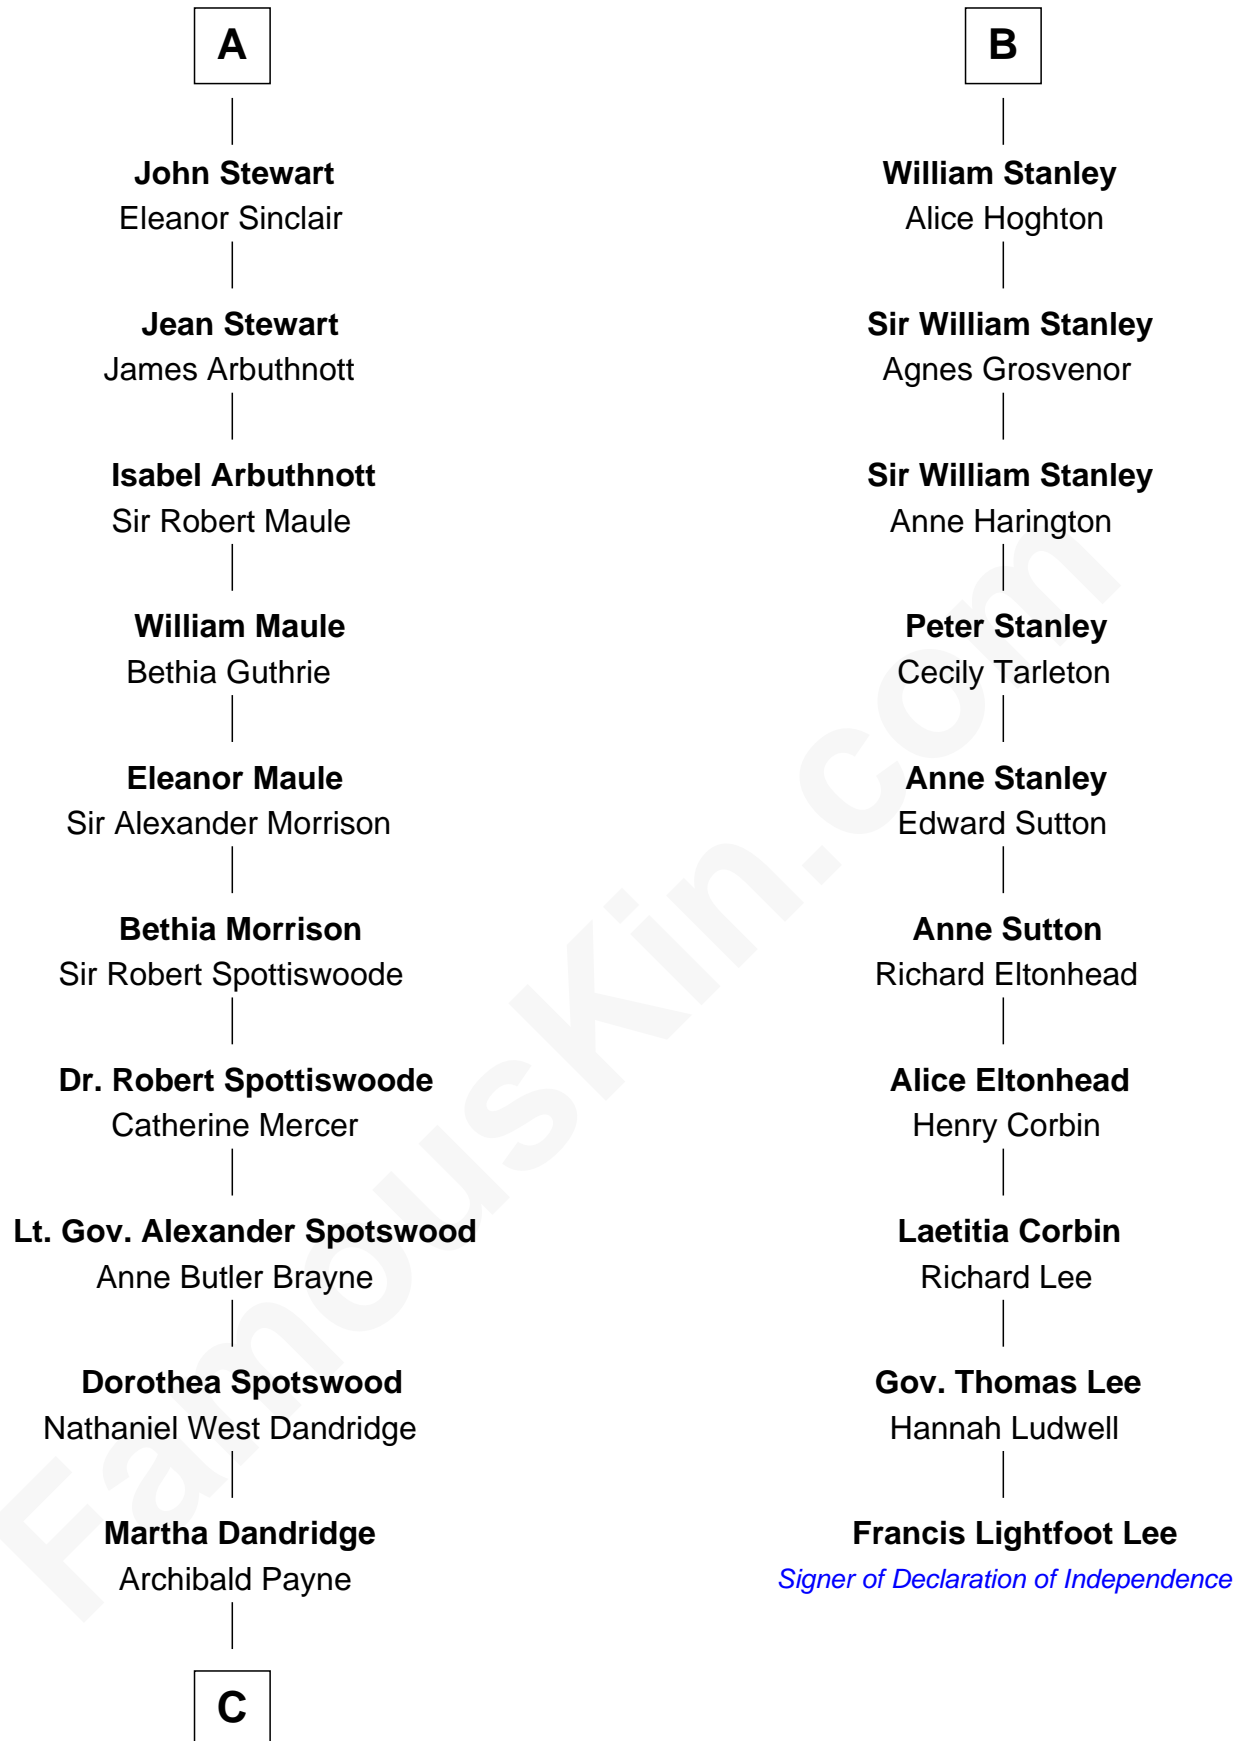

FamousKin.com

Relationship Chart of

Edith (Bolling) Wilson

First Lady of President Woodrow Wilson

16th cousin 4 times removed of

Francis Lightfoot Lee

Signer of the Declaration of Independence

C

—
Catherine Payne
Archibald Bolling

—
Archibald Bolling
Anne E. Wigginton

—
William Holcombe Bolling
Sarah Spiers White

—
Edith (Bolling) Wilson
First Lady of Woodrow Wilson

FamousKin.com