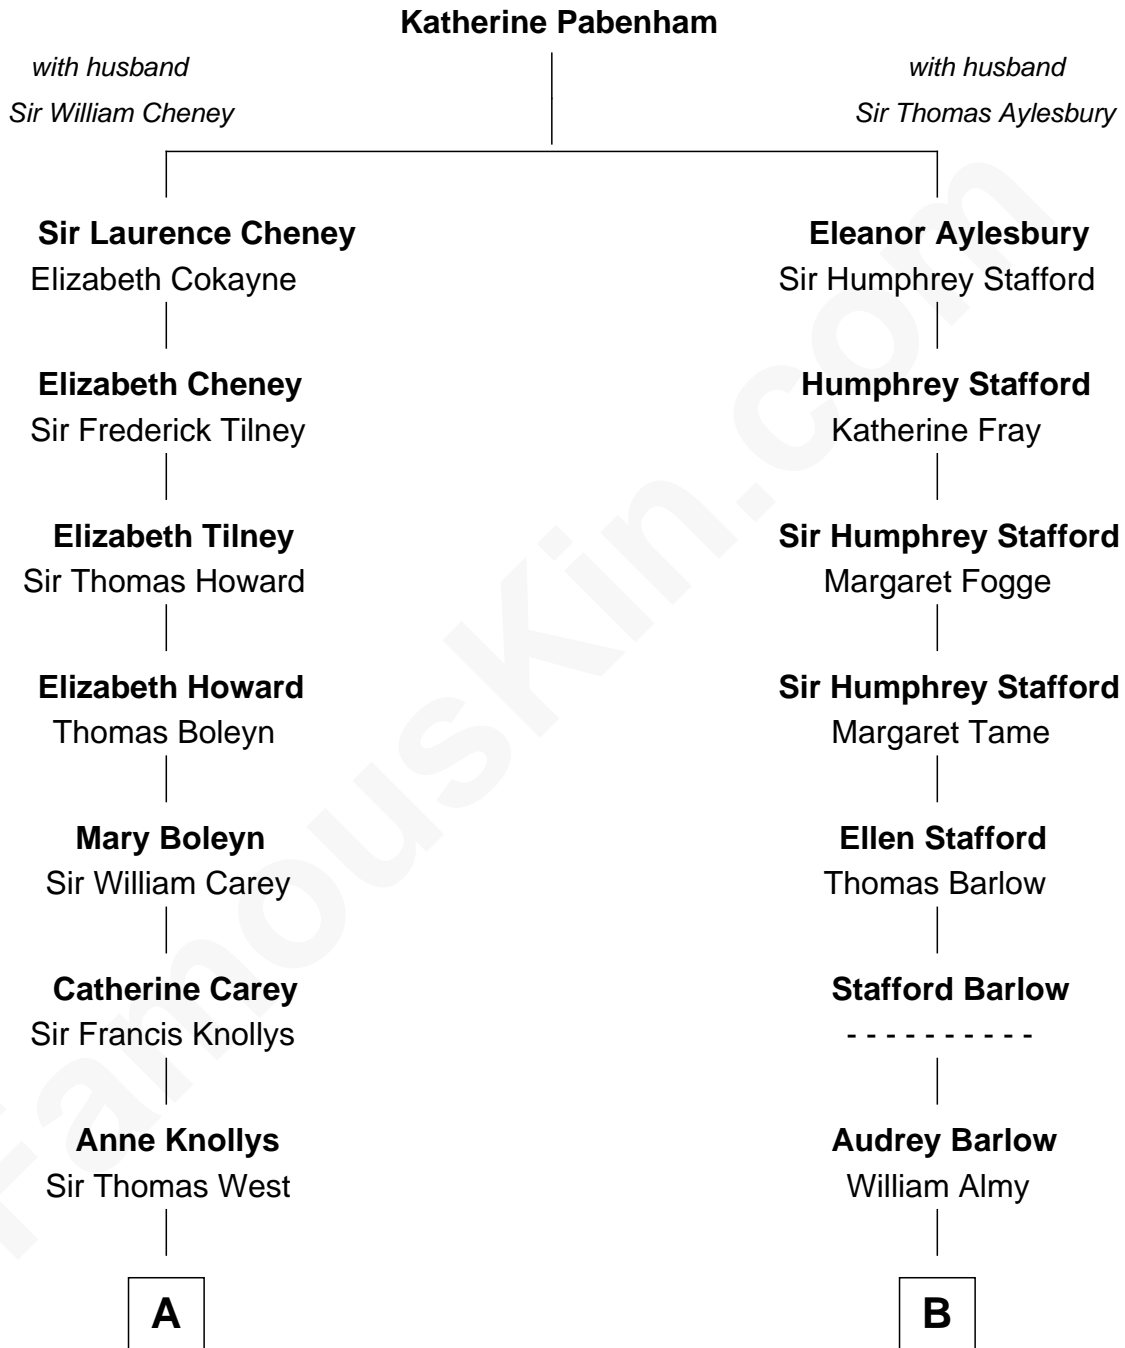

FamousKin.com

Relationship Chart of

Edith (Bolling) Wilson

First Lady of President Woodrow Wilson

16th cousin 3 times removed of

Amy Adams
Movie Actress

C

Colleen Hammond
Joseph Hugh Hicken

Kathryn Hicken
Richard Kent Adams

Amy Adams
Movie Actress

FamousKin.com