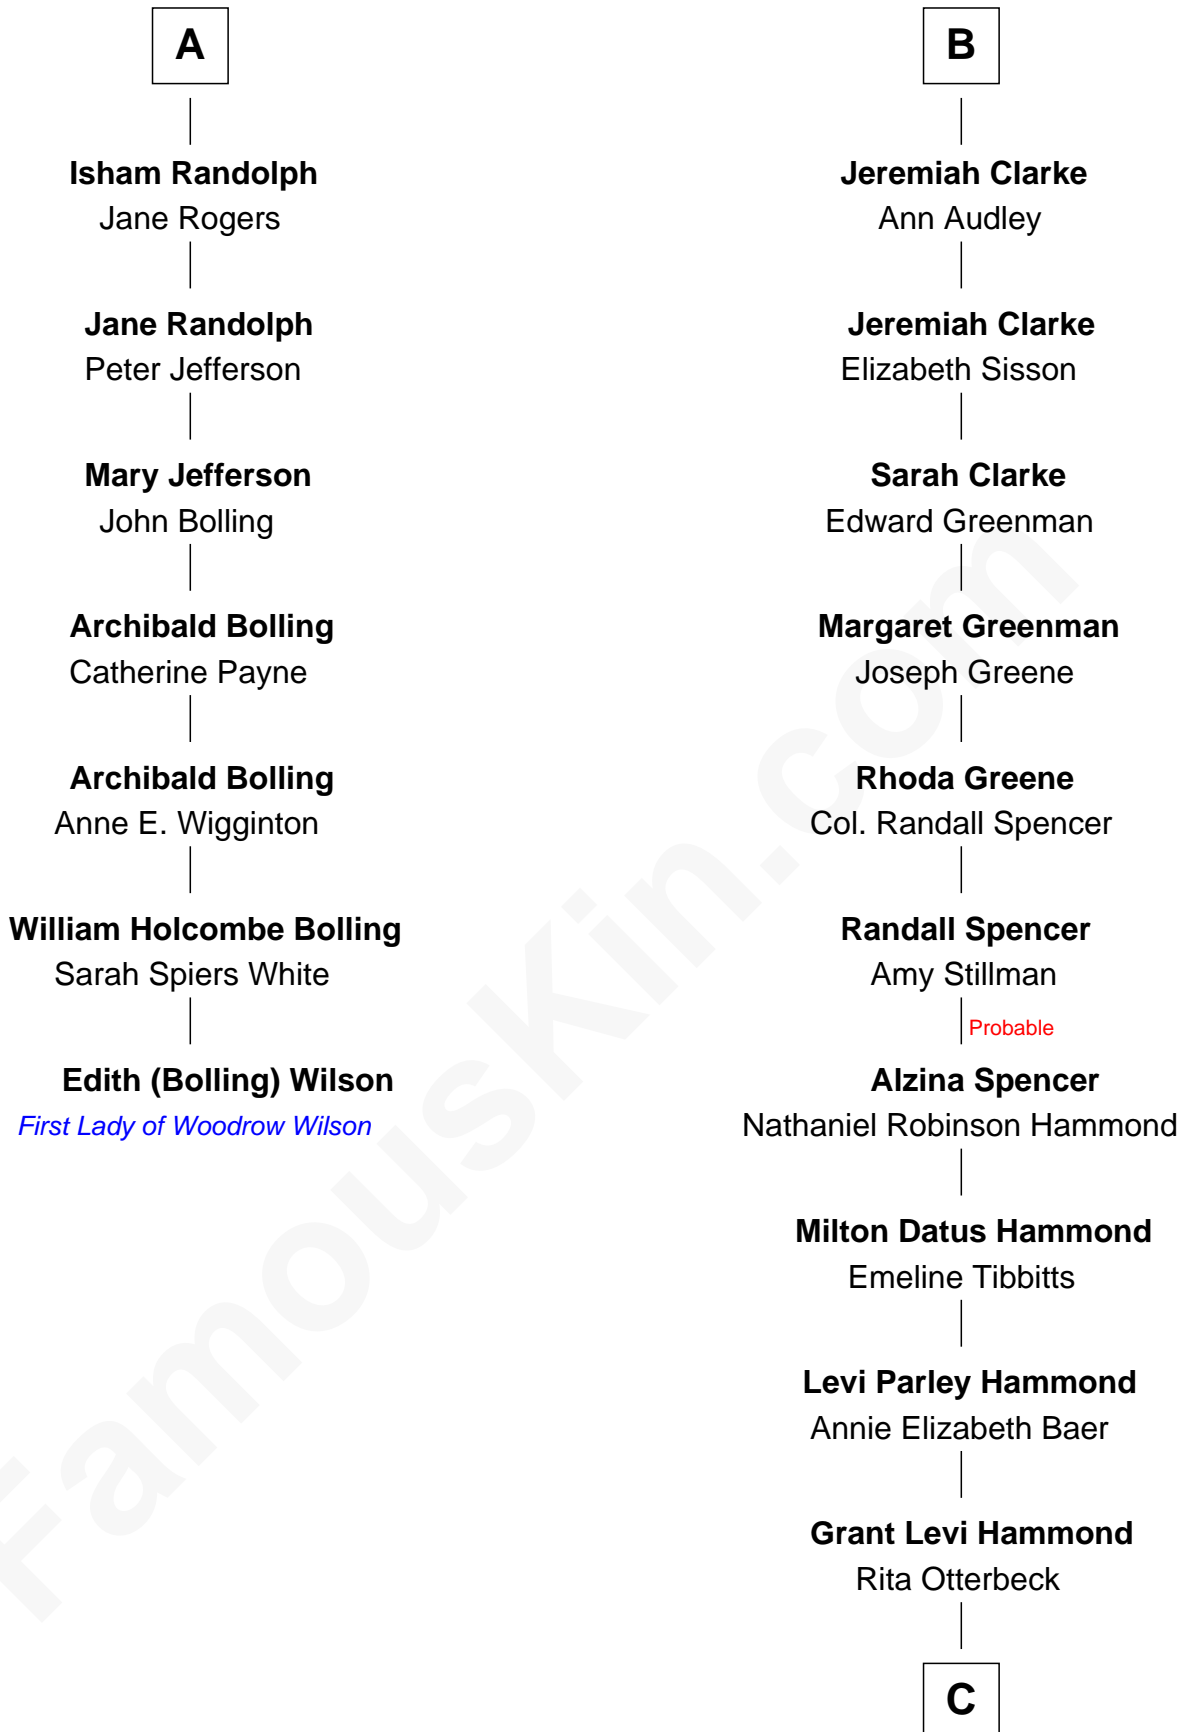

## Relationship Chart of

### Edith (Bolling) Wilson

*First Lady of President Woodrow Wilson*

13th cousin 6 times removed of

**Amy Adams**

*Movie Actress*

**Richard Vere**

Isabel Green

**C**

**Colleen Hammond**  
Joseph Hugh Hicken

**Kathryn Hicken**  
Richard Kent Adams

**Amy Adams**  
*Movie Actress*

FamousKin.com