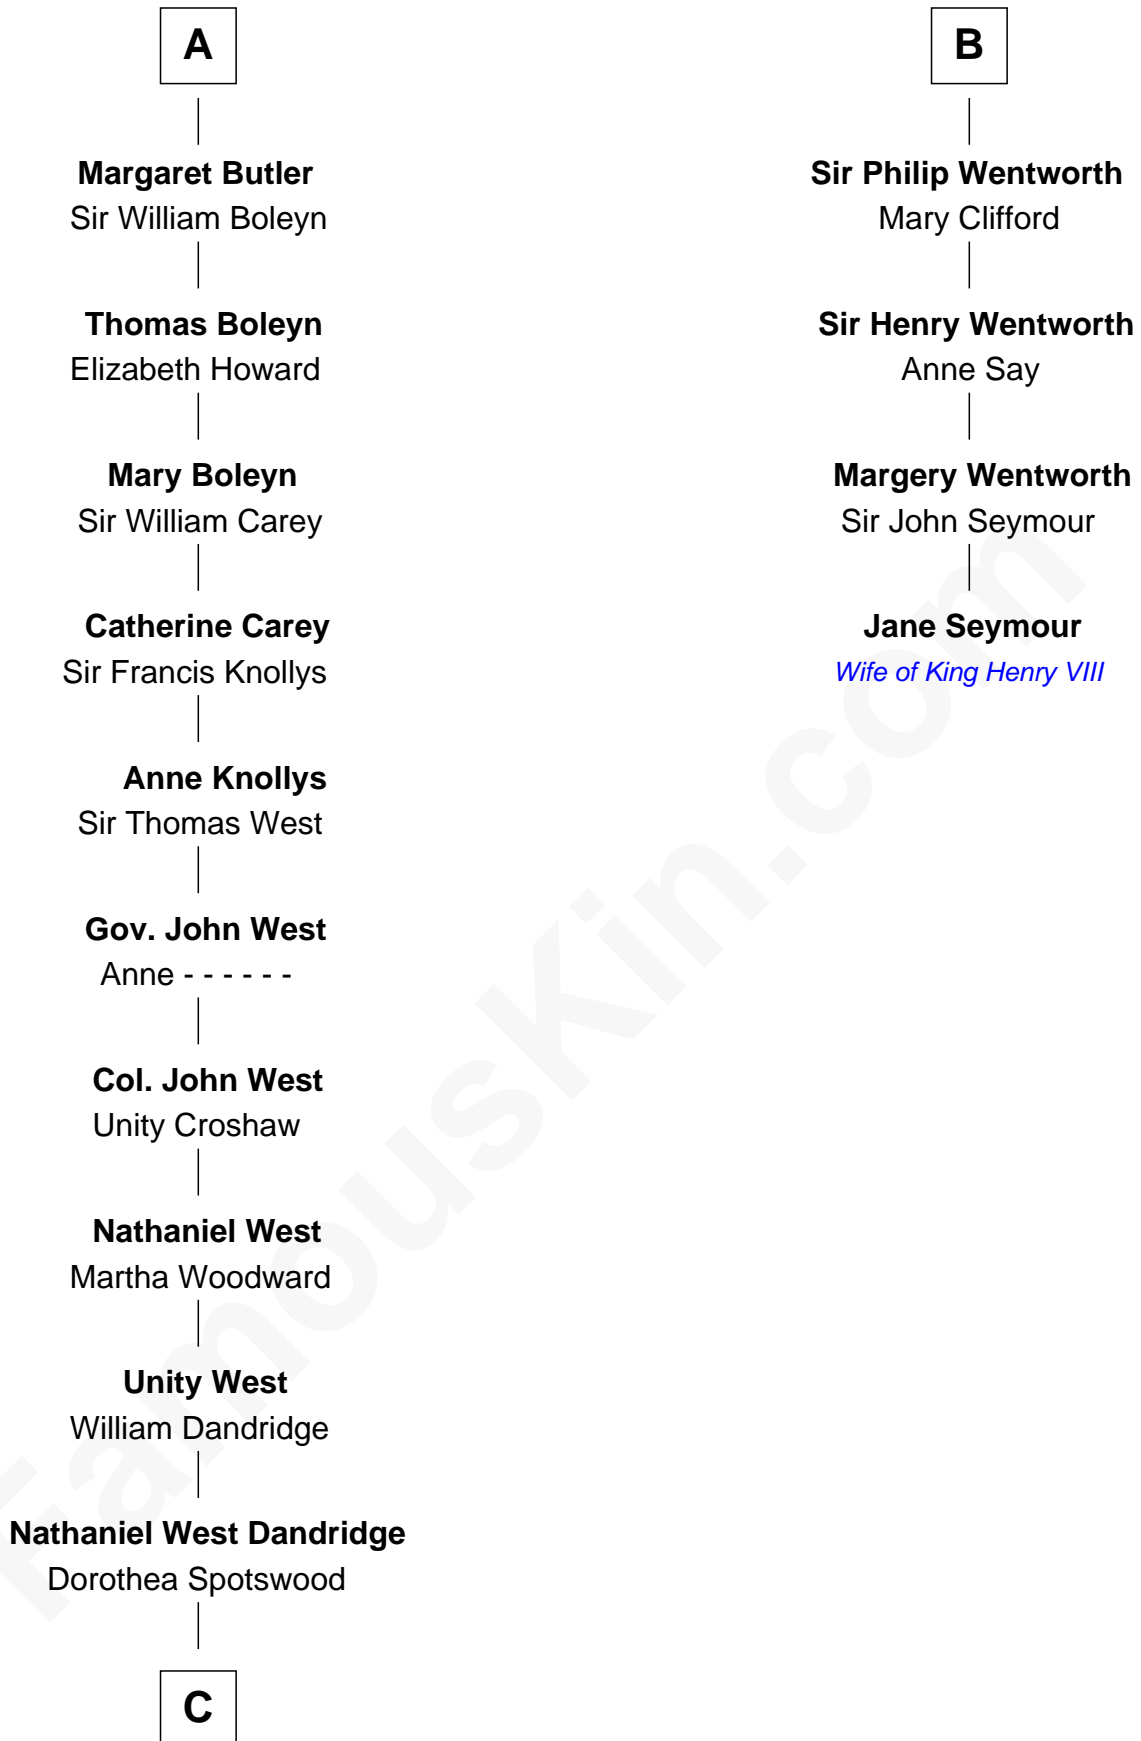

FamousKin.com

Relationship Chart of

Edith (Bolling) Wilson

First Lady of President Woodrow Wilson

10th cousin 11 times removed of

Jane Seymour

3rd Wife of King Henry VIII

C

Martha Dandridge

Archibald Payne

Catherine Payne

Archibald Bolling

Archibald Bolling

Anne E. Wigginton

William Holcombe Bolling

Sarah Spiers White

Edith (Bolling) Wilson

First Lady of Woodrow Wilson