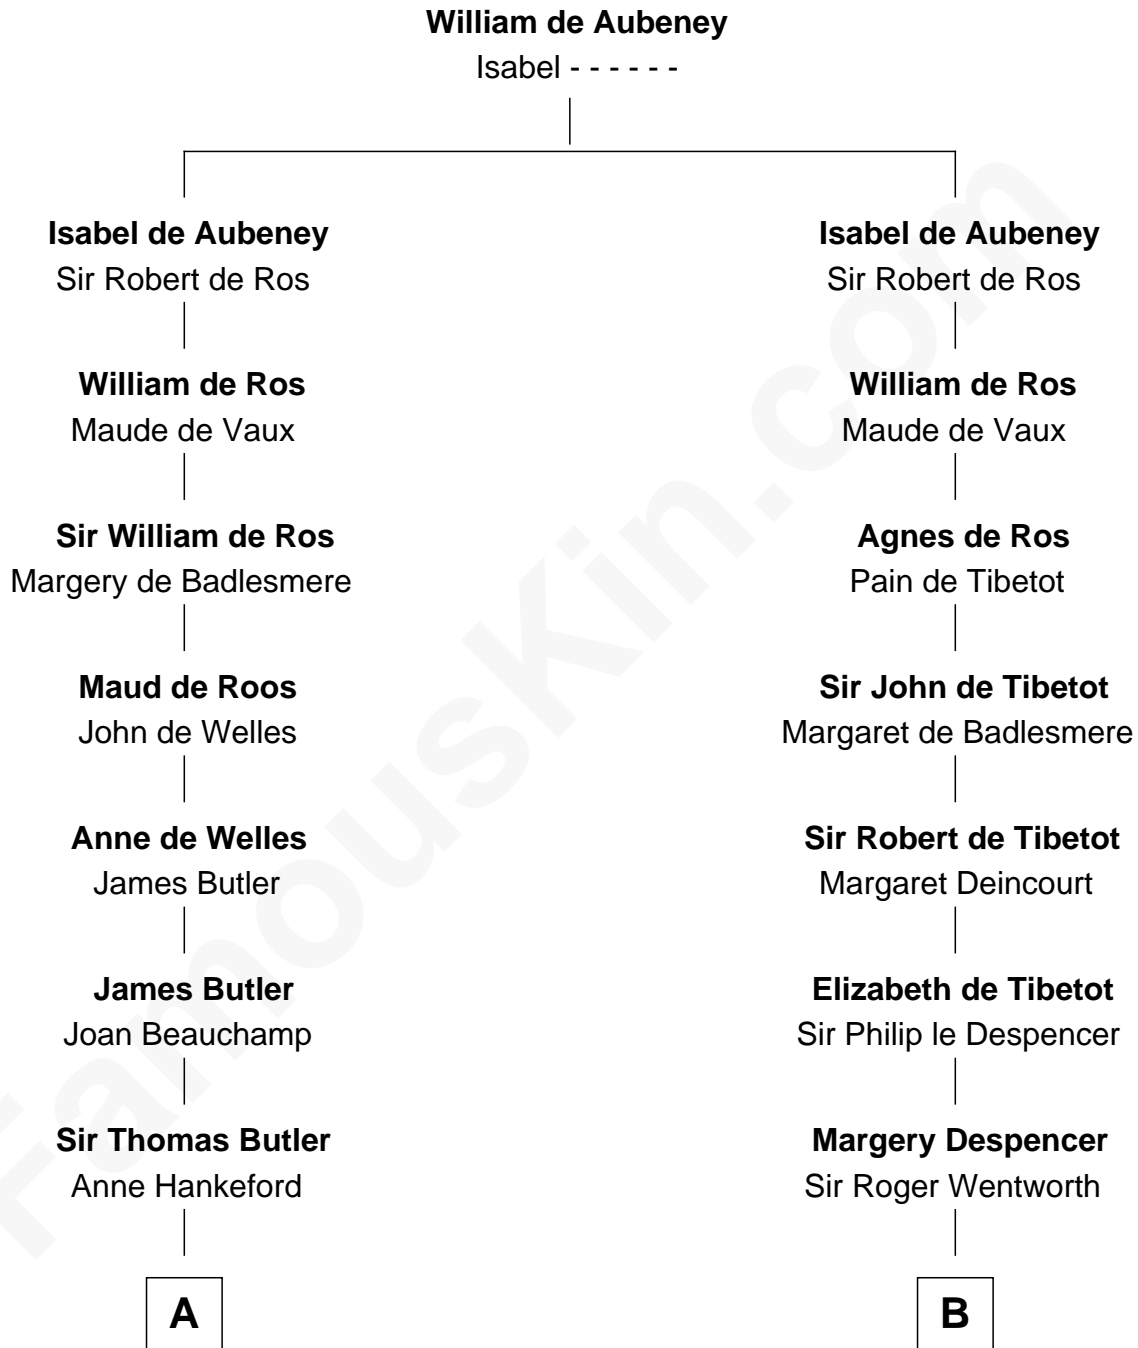

FamousKin.com

Relationship Chart of

Edith (Bolling) Wilson

First Lady of President Woodrow Wilson

10th cousin 11 times removed of

Jane Seymour

3rd Wife of King Henry VIII

C

Martha Dandridge

Archibald Payne

Catherine Payne

Archibald Bolling

Archibald Bolling

Anne E. Wigginton

William Holcombe Bolling

Sarah Spiers White

Edith (Bolling) Wilson

First Lady of Woodrow Wilson