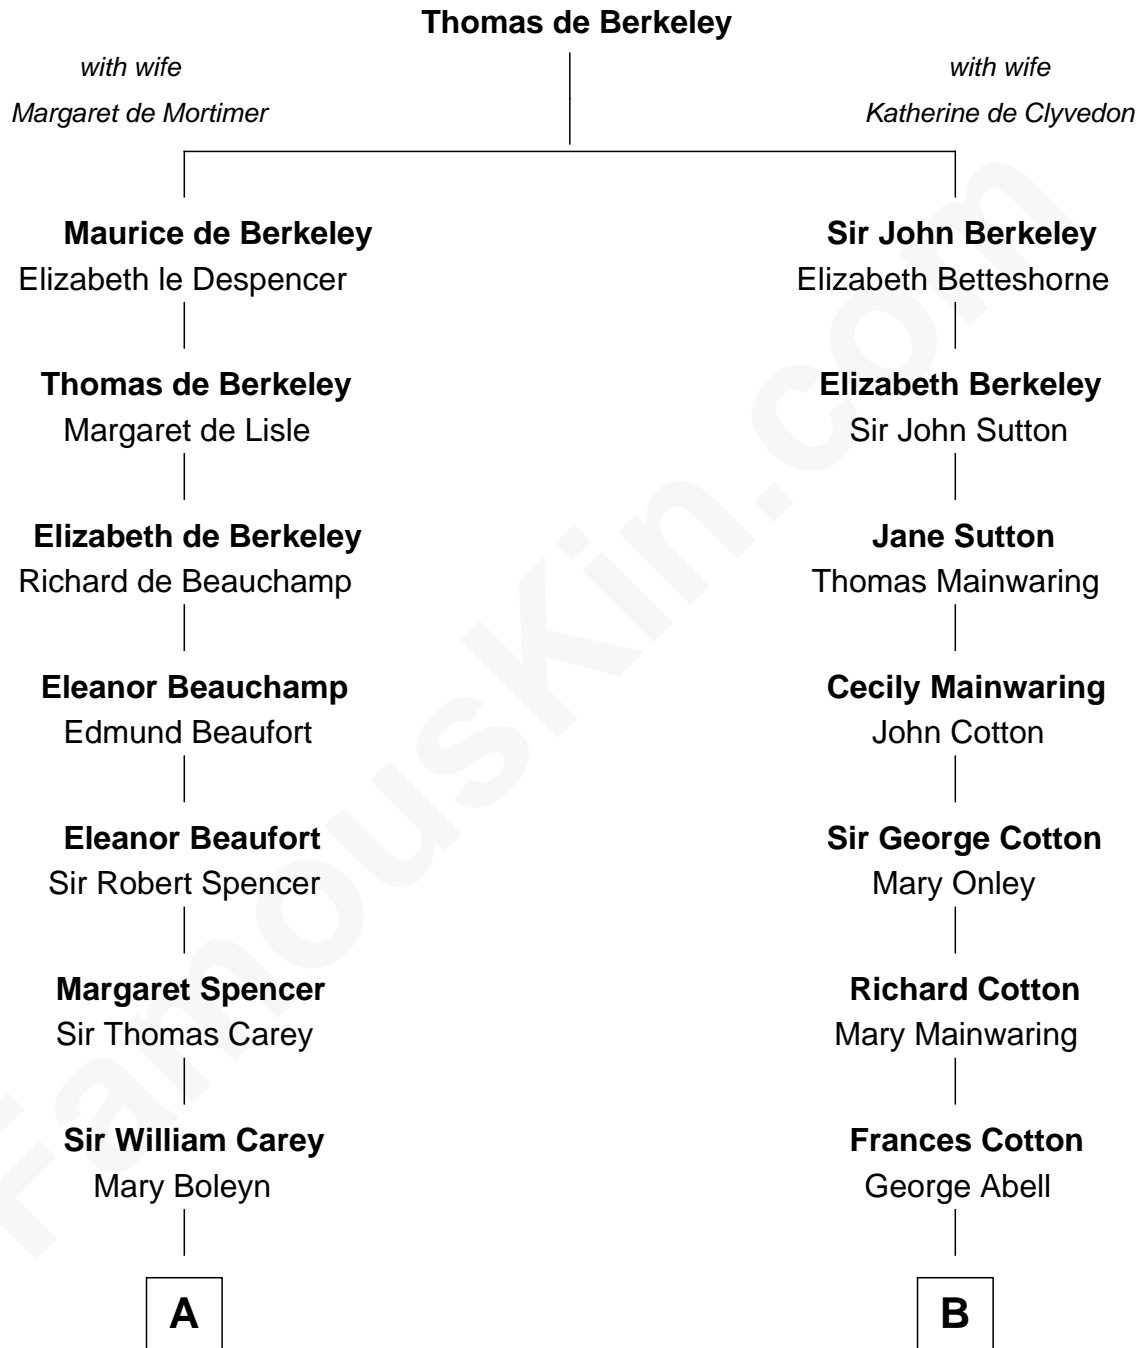

FamousKin.com

Relationship Chart of

Edith (Bolling) Wilson

First Lady of President Woodrow Wilson

17th cousin 1 time removed of

John Adams Morgan

1952 Olympic Sailing Gold Medalist

C

William Holcombe Bolling

Sarah Spiers White

Edith (Bolling) Wilson

First Lady of Woodrow Wilson

FamousKin.com