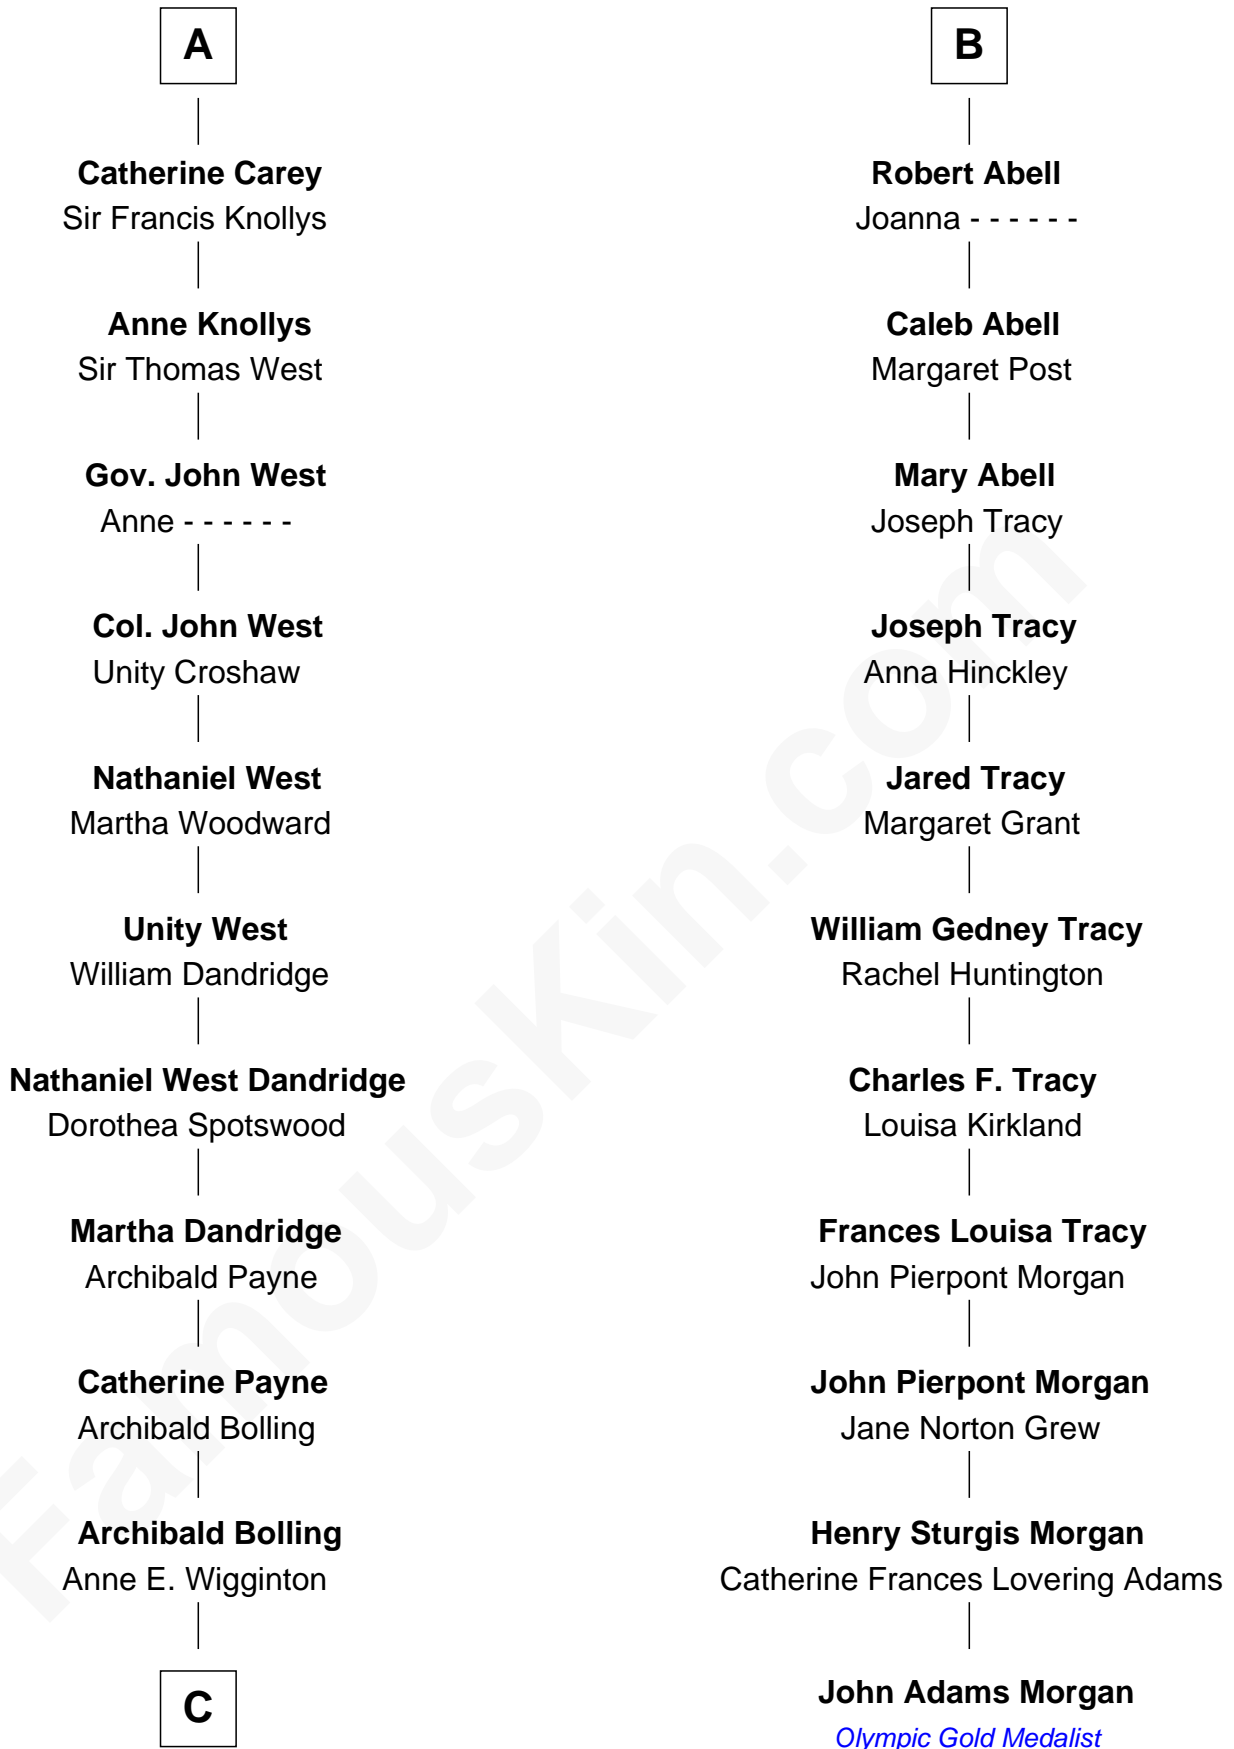

FamousKin.com

Relationship Chart of

Edith (Bolling) Wilson

First Lady of President Woodrow Wilson

17th cousin 1 time removed of

John Adams Morgan

1952 Olympic Sailing Gold Medalist

C

William Holcombe Bolling

Sarah Spiers White

Edith (Bolling) Wilson

First Lady of Woodrow Wilson

FamousKin.com